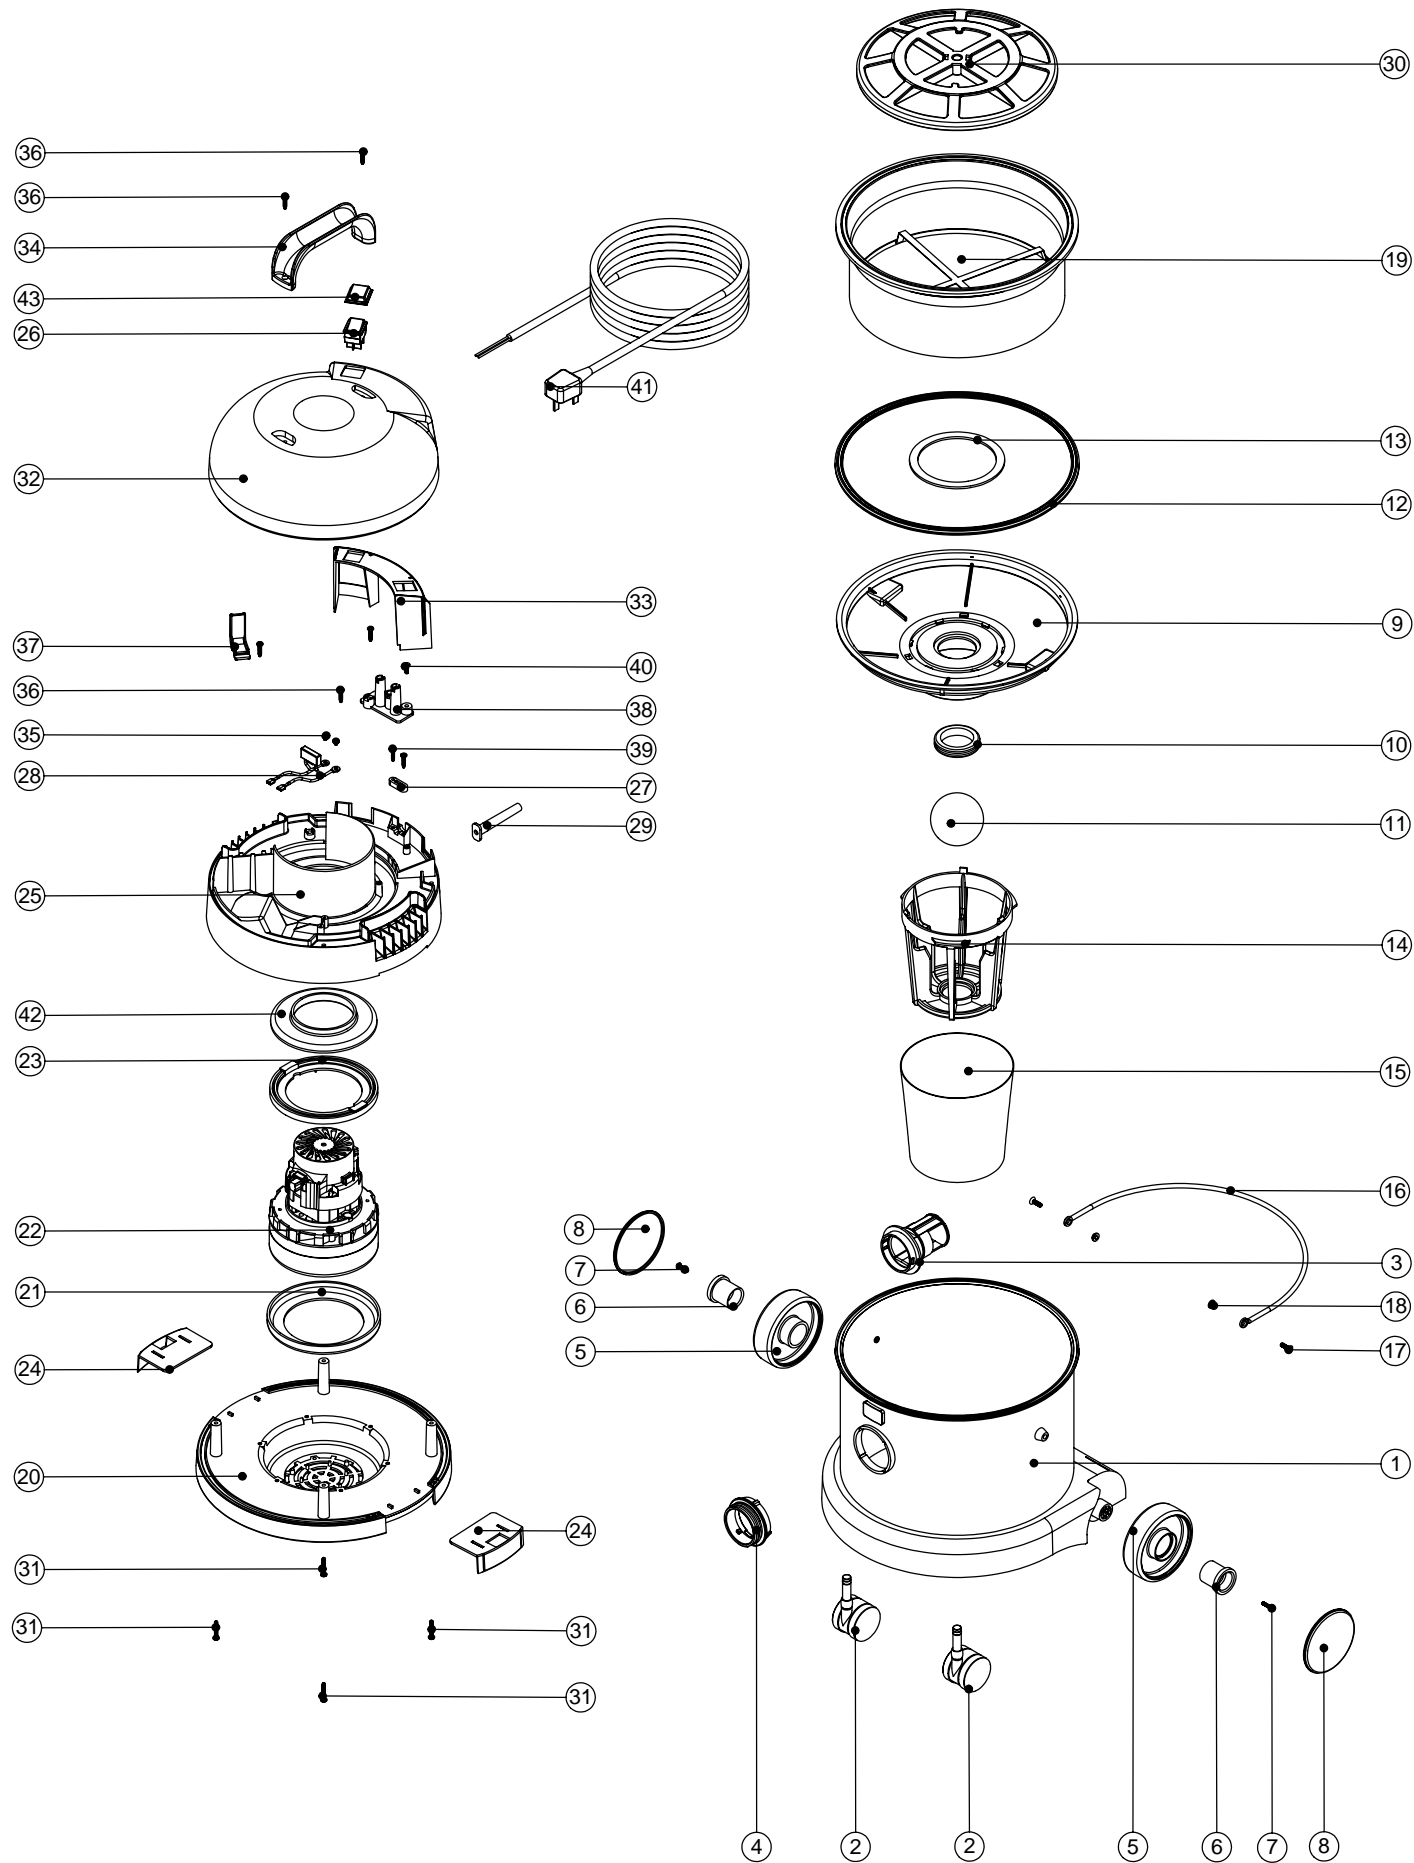

Numatic International Spare Parts

Model No: WV370-2 / WV380-2 EXPLODED DRAWING

234335
DRAWING: EXP-0766 ISS:A04
17/8/2006

Numatic International Spare Parts

Model No: WV370-2 / WV380-2 EXPLODED DRAWING

POS:	ITEM NO:	DESCRIPTION:	COMMENTS:
1	325426	BLUE DRUM ASSEMBLY	WV370-2
	325425	RED DRUM ASSEMBLY	WV370-2
	325427	GREEN DRUM ASSEMBLY	WV370-2
	325428	YELLOW DRUM ASSEMBLY	WV370-2
	225981	BLUE DRUM ASSEMBLY	WV380-2
	225980	RED DRUM ASSEMBLY	WV380-2
	225982	GREEN DRUM ASSEMBLY	WV380-2
	225983	YELLOW DRUM ASSEMBLY	WV380-2
	225210	GREY DRUM ASSEMBLY	WV380-2
	250028	FUN FACE	
2	204111	50MM TWIN WHEEL CASTOR WITH PU TYRE	WV370-2
	204059	2 INCH CASTOR	WV380-2
3	206493	WET DRY CONNECTOR	WV370-2
	225085	BAG CONNECTOR	WV380-2
4	227397	BLUE THREADED NECK	
	227396	RED THREADED NECK	
	227398	GREEN THREADED NECK	
	227399	YELLOW THREADED NECK	
5	227640	2 SHOT WHEEL ASSEMBLY	
6	227868	WHEEL HUB FOR 2 SHOT WHEEL	
7	219105	No8 X 5/8 INCH LONG POZI PAN PLASTITE SCREW	
8	227638	BLACK TRIM	
9	229635	FLOAT CAGE SUPPORT	
10	220235	FLOAT GROMMET	
11	206026	POLYPROP BALL	
12	207011	FLOAT CAGE GASKET	
13	225083	FLOAT ASSEMBLY GASKET	
14	225086	FLOAT CAGE	
15	207055	GAUZE FILTER	
16	403039	BUCKET HANDLE	
17	219282	M5 X 16MM LONG POZI PAN COUNTERSUNK SCREW	
18	208026	BUCKET HANDLE SPACER	
19	207109	12 INCH FILTER (DOUBLE BOTTOM) 160GRM SMS	
20	227921	BOTTOM MOTOR HOUSING	
21	202031	BOTTOM MOTOR GASKET	
22	205443	240V 2 STAGE D.I BYPASS ACUSTEK MOTOR (BL21104T) (MARKED 230V) TCO	
	205441	120V 2 STAGE D.I BYPASS ACUSTEK MOTOR (BL21101)	
23	227925	TOP MOTOR GASKET	
24	227115	TOGGLE	
25	227923	TOP MOTOR HOUSING	
26	220843	BLUE ROCKER SWITCH	
27	227008	BLACK CABLE CLAMP	
28	220698	SUPPRESSOR ASSEMBLY	
29	220923	STRESS RELIEF	
30	209050	SINGLE FILTER GRID	
31	219369	No8 X 1 INCH LONG POZI PAN STAINLESS STEEL PLASTITE SCREW	
32	227919	SWITCH COVER TOP	
33	227927	SWITCH MOUNTING BRACKET	
34	206451	HANDLE	
35	219090	M4 X 8MM LONG POZI PAN SEMS SCREW	
36	219041	No8 X 3/4 INCH LONG POZI PAN SCREW	
37	227019	CABLE HOOK	
38	220564	TERMINAL BLOCK MOULDING (2 INSERTS)	
39	219107	No6 X 5/8 INCH LONG POZI PAN PLASTITE SCREW	
40	219101	No8 X 1/2 INCH LONG POZI PAN PLASTITE SCREW	
41	236033	10.0M X 1.00MM X 2 CORE CABLE (UK PLUG)	
	236034	10.0M X 1.00MM X 2 CORE CABLE (EURO PLUG)	
	236036	10.0M X 1.00MM X 2 CORE CABLE (RSA PLUG)	
	236049	10MT X 2 CORE X 1.5MM CABLE PLUS 16AMP INDUSTRIAL PLUG	
	236047	10.0M X .75MM X 2 CORE CABLE + SWISS PLUG	
42	227926	AIR SEPERATOR	
43	206573	SWITCH COVER (PLUG HANDLE)	