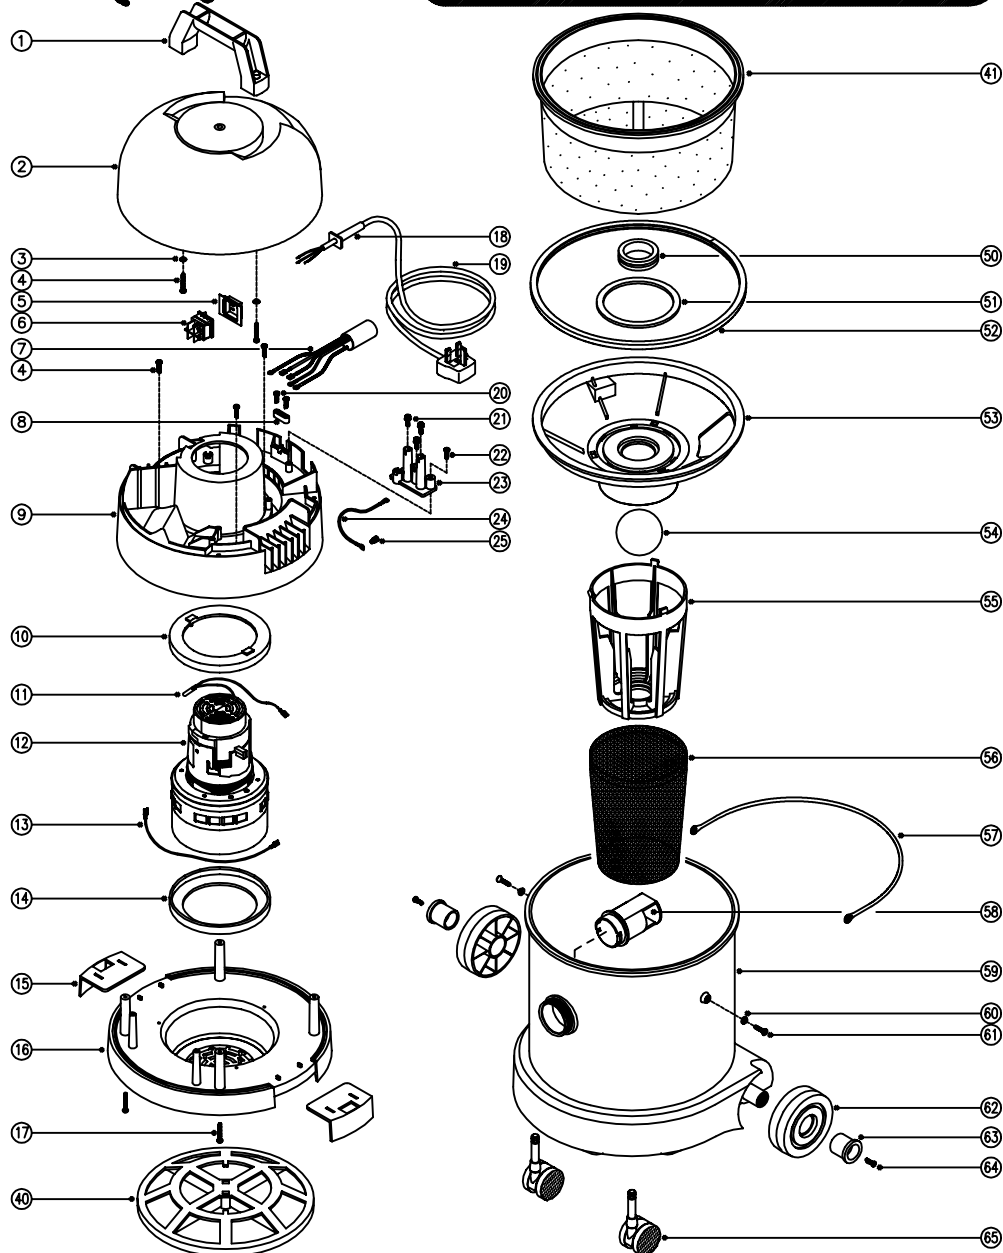

Spare Parts

Model No. WV/CVC370

Numatic, International, Chard, Somerset, TA20 2BB.
Tel: 01460 68480 Fax: 01460 68560
Sales - Tel: 01460 68600 Fax: 01460 68458

231855
DRAWING:EXP368 ISS:01
08/12/97