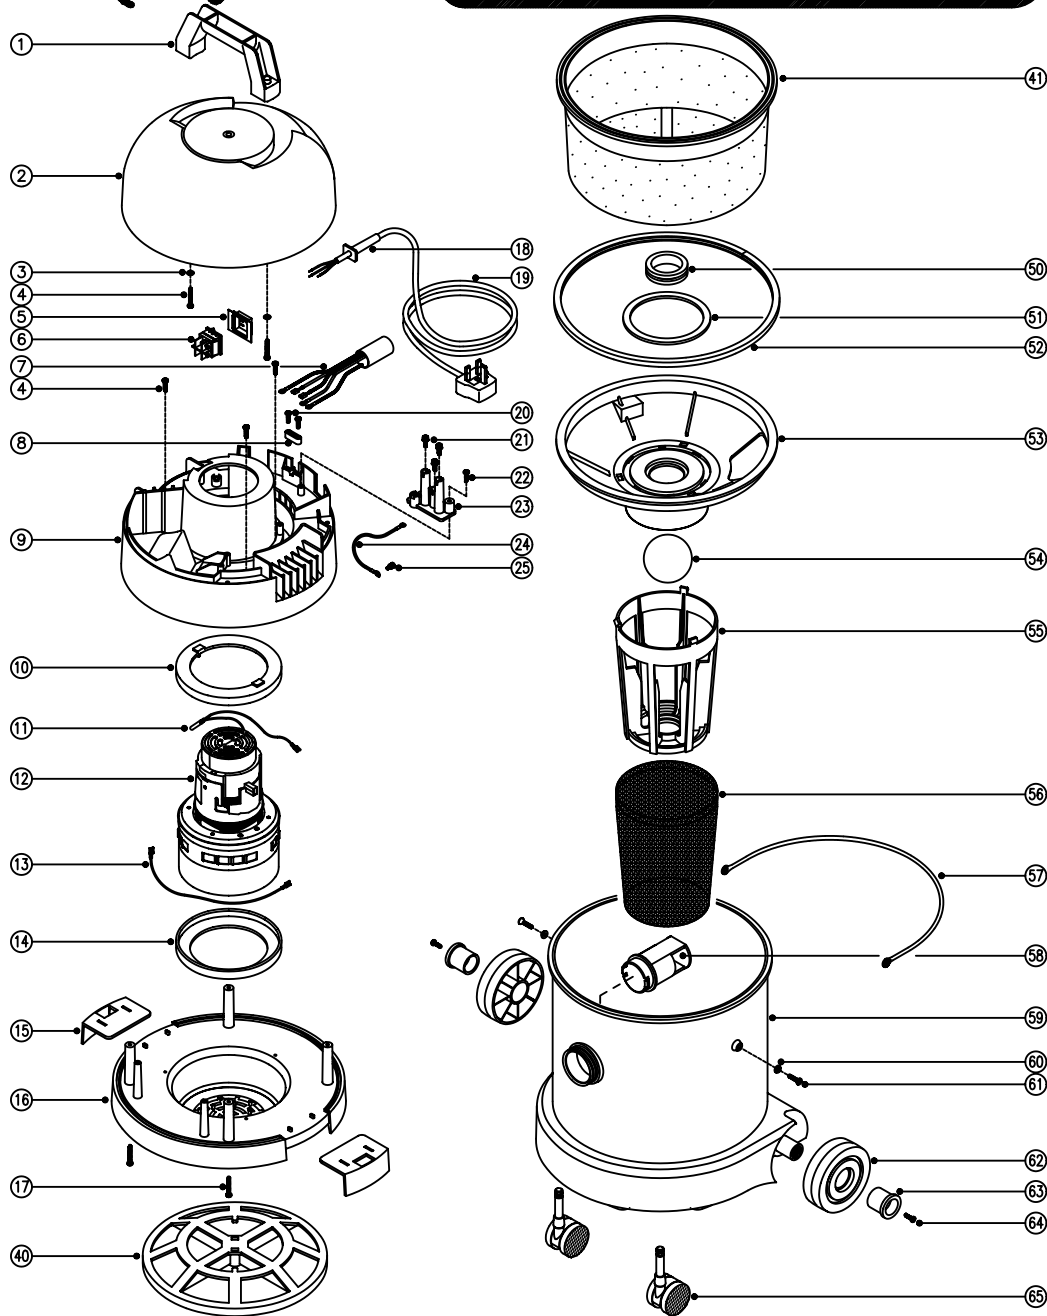

Spare Parts

Model No. WV/CVC370

Numatic, International, Chard, Somerset, TA20 2BB. 231855
Tel: 01460 68480 Fax: 01460 68560 DRAWING:EXP368 ISS:A03
Sales - Tel: 01460 68600 Fax: 01460 68458 14/10/99