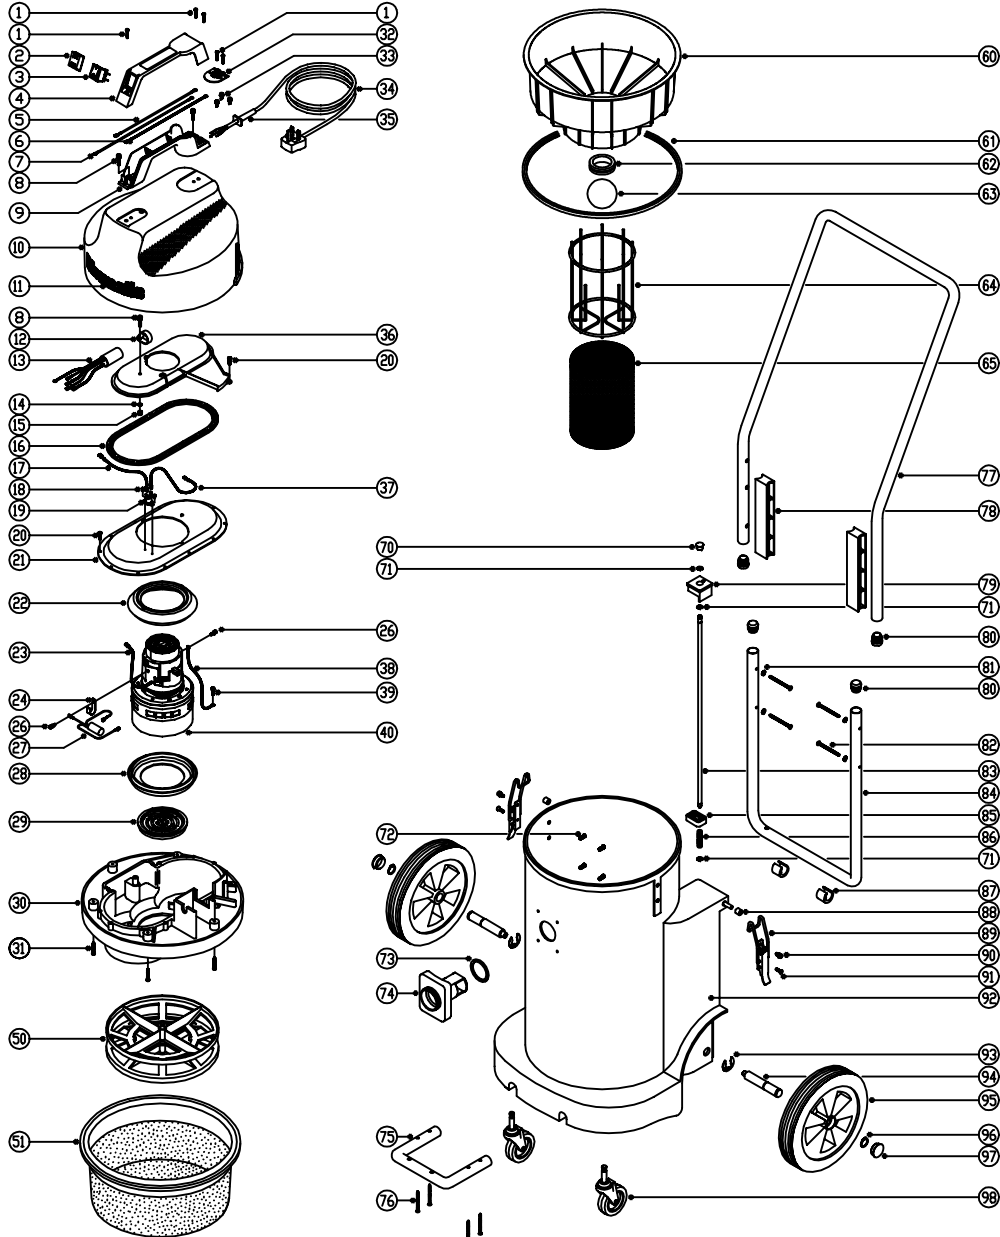

Spare Parts

Model No. WV900

Numatic, International, Chard, Somerset, TA20 2BB. 231868
Tel: 01460 68480 Fax: 01460 68560 DRAWING: EXP377 ISS:01
Sales - Tel: 01460 68600 Fax: 01460 68458 06/01/98