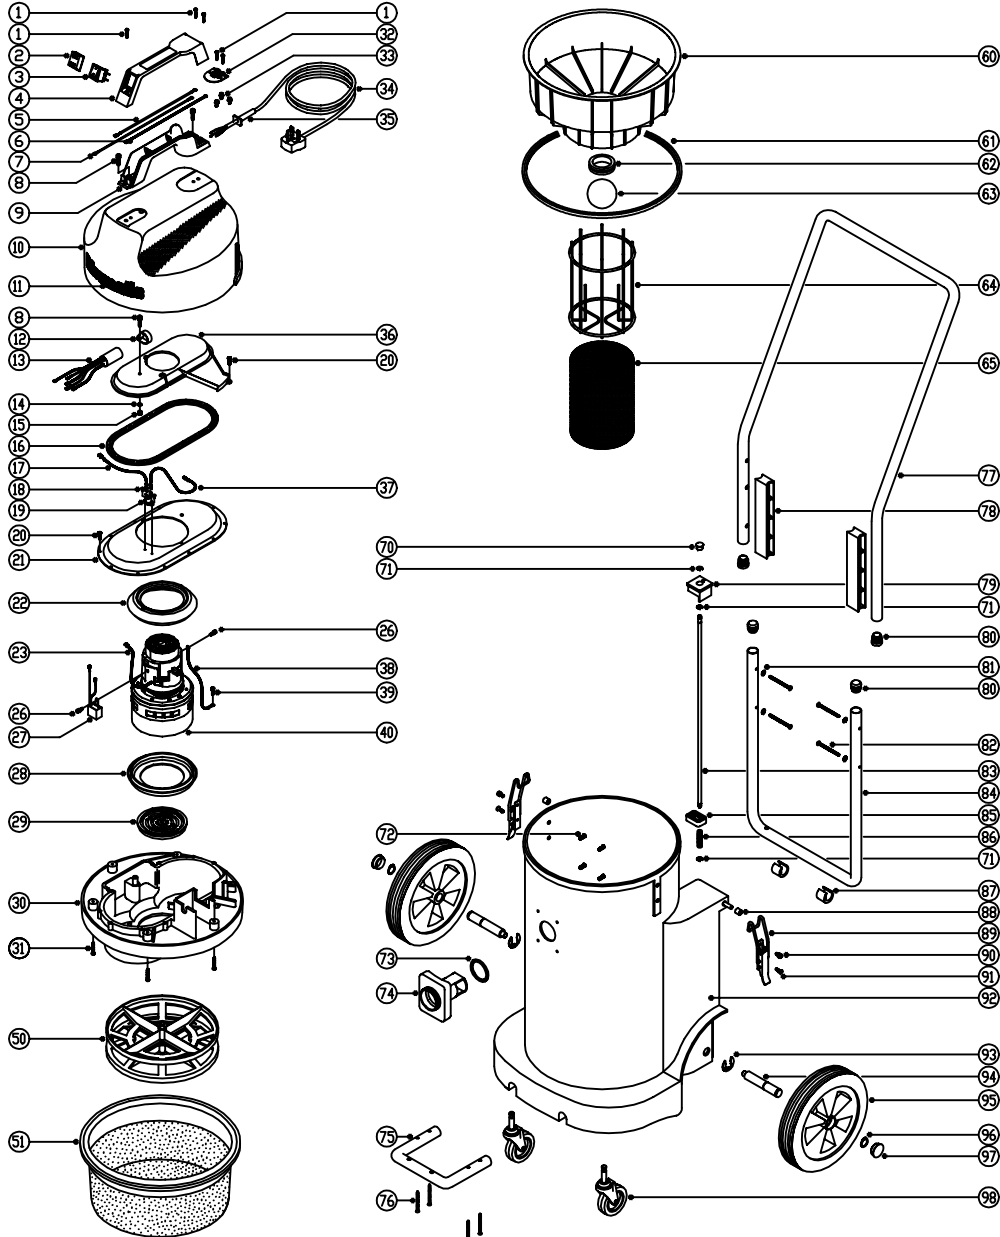

Spare Parts

Model No. WV900

Numatic, International, Chard, Somerset, TA20 2GB. 231868
Tel: 01460 68480 Fax: 01460 68560 DRAWING: EXP377 ISS:02
Sales - Tel: 01460 68600 Fax: 01460 68458 10/02/98