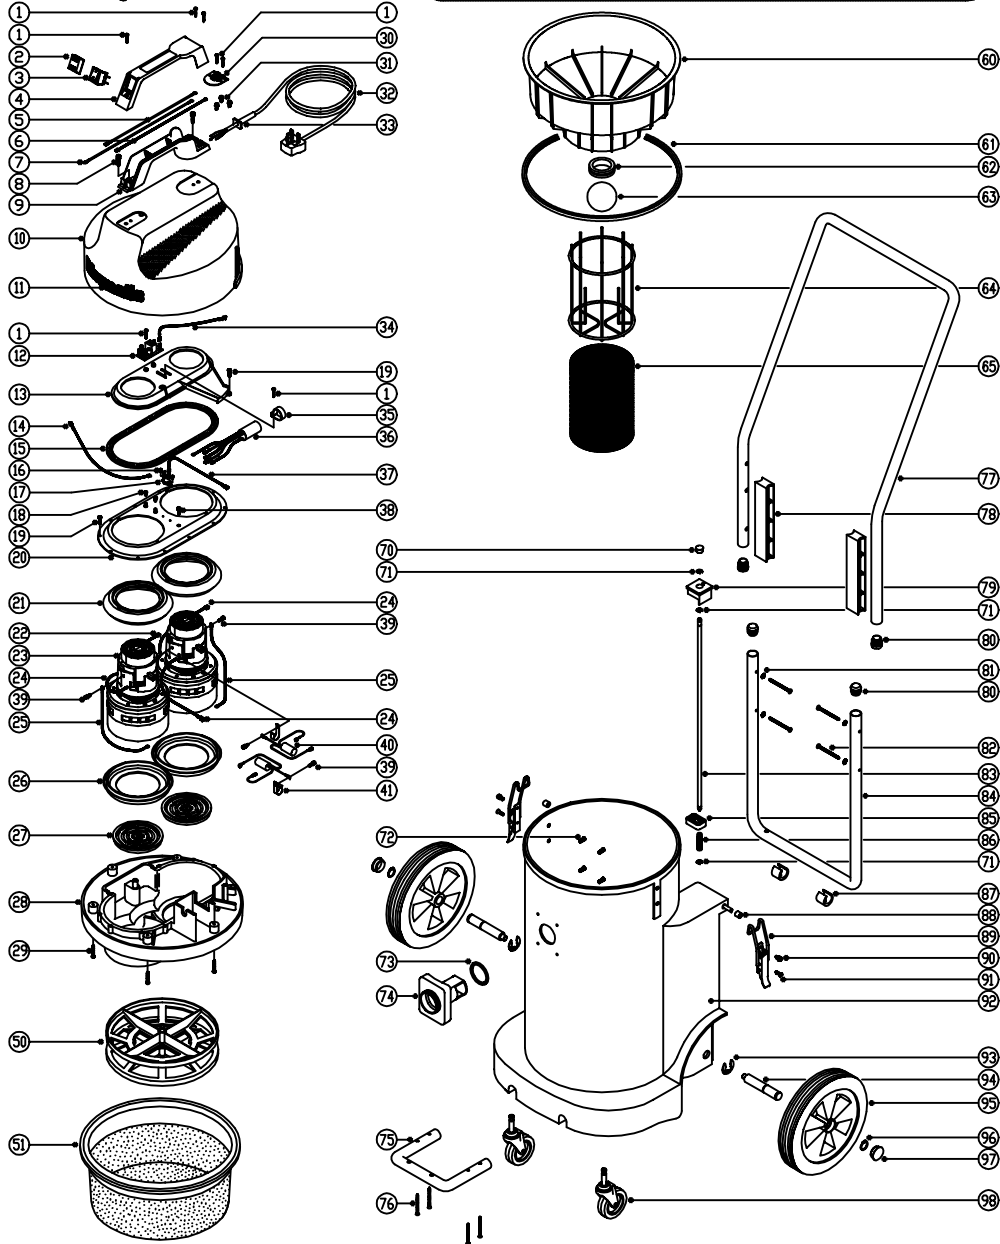

Spare Parts

Model No. WVD902

Numatic, International, Chard, Somerset, TA20 2BB. 231869
Tel: 01460 68480 Fax: 01460 68560 DRAWING: EXP378 ISS: 01
Sales - Tel: 01460 68600 Fax: 01460 68458 05/01/97