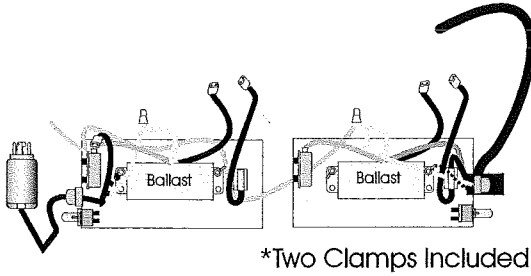

Bull Dog Power Products®
 13435 Industrial Park Blvd.
 Minneapolis, MN 55441
 1-877-992-7637 Fax 1-877-927-6370

**Ballast Box Set
 P40033A**

*Two Clamps Included

-  P40050 1/4-20 x 5/8 Screw
-  P33440 Washer
-  P100509 Ballast Lid
-  P100508 Ballast Box
-  P33491 Strain Relief
-  P40053 1/4-20 Nut
-  P46005C Switch Cover
-  P46009 Fuse Holder
-  P100310 Switch Cover Plate
-  P46056 1/4" Washer
-  P46025 1/2" Electrical Nut
-  P33472 3" x 3/16" Sheet Rubber
-  P46007 Connector Ring Terminal
-  P33235 Connector 1/4" Female
-  P33248 Connector
-  P46058 1/4-20 x 1" Hex Head Cap Screw
-  P33470 Bushing

-  P100488
Short Brake Bar
-  P100487
Long Brake Bar
-  P41000
Brake T-Bar
-  P46056
1/4" Washer
-  P40054
5/16-18 Nut
-  P33441
3/4" Washer Nylon
-  P40051
5/16-18 x 1" Screw