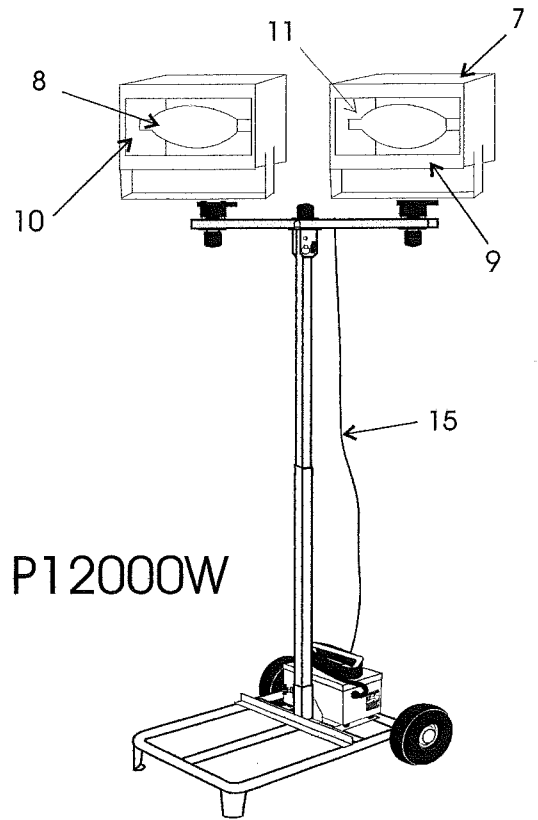

Bull Dog Power Products®
 13435 Industrial Park Blvd.
 Minneapolis, MN 55441
 1-877-992-7637 Fax 1-877-927-6370

**Ballast Box Set
 P40033A**

*Two Clamps Included

-  P40050 1/4-20 x 5/8 Screw
-  P33440 Washer
-  P100509 Ballast Lid
-  P100508 Ballast Box
-  P33491 Strain Relief
-  P40053 1/4-20 Nut
-  P46005C Switch Cover
-  P46009 Fuse Holder
-  P100310 Switch Cover Plate
-  P46056 1/4" Washer
-  P46025 1/2" Electrical Nut
-  P33472 3" x 3/16" Sheet Rubber
-  P46007 Connector Ring Terminal
-  P33235 Connector 1/4" Female
-  P33248 Connector
-  P46058 1/4-20 x 1" Hex Head Cap Screw
-  P33470 Bushing

P12000W

-  7 P100831 1 kW Light Fixture Complete
-  Lamp Socket P101765
-  8 P100817 1kW Bulb
-  12 P46010 Ballast
-  9 P100883 - Lens - Cable
-  13 P46005 Switch
-  10 Reflector (P100831) P101767
-  14 P46006 Fuse
-  11 Lampholder (P100831) P101758
-  15 P46003 14' Cord
-  16 P101377 8' Cord with 30 Amp Plug

1

Mast Set P100375

-  P44000A
Top Mast
-  P44001A
Middle Mast
-  P44002A
Base Mast
-  P33440
Washer
-  P33453
1/4-28 Nut
-  P33456
1/4-28 x 1-5/8 Bolt
-  P44006P
Trigger
-  P46050
End Cap Mast Handles
-  P44003
1" x 1-1/2" Tubing

-  P100488
Short Brake Bar
-  P100487
Long Brake Bar
-  P41000
Brake T-Bar
-  P46056
1/4" Washer
-  P40054
5/16-18 Nut
-  P33441
3/4" Washer Nylon
-  P40051
5/16-18 x 1" Screw