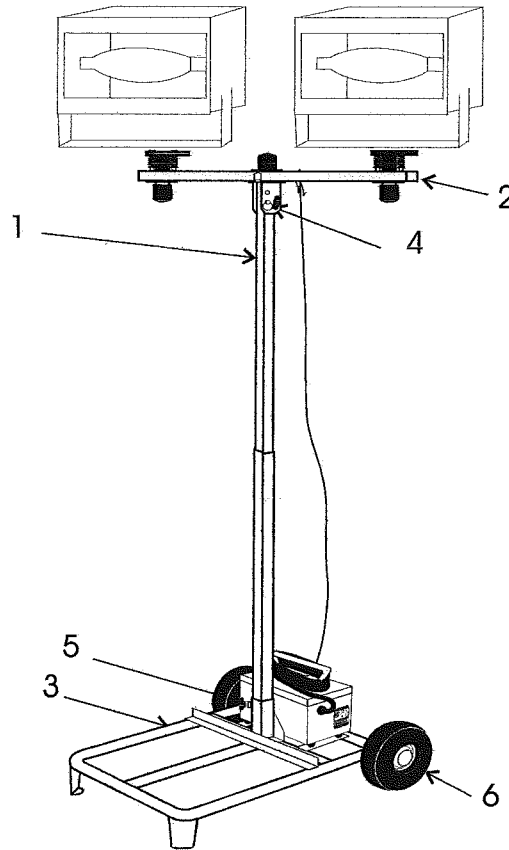

Bull Dog Power Products®
 13435 Industrial Park Blvd.
 Minneapolis, MN 55441
 1-877-992-7637 Fax 1-877-927-6370

**Ballast Box Set
 P40033A**

*Two Clamps Included

-  P40050 1/4-20 x 5/8 Screw
-  P33440 Washer
-  P100509 Ballast Lid
-  P100508 Ballast Box
-  P33491 Strain Relief
-  P40053 1/4-20 Nut
-  P46005C Switch Cover
-  P46009 Fuse Holder
-  P100310 Switch Cover Plate
-  P46056 1/4" Washer
-  P46025 1/2" Electrical Nut
-  P33472 3" x 3/16" Sheet Rubber
-  P46007 Connector Ring Terminal
-  P33235 Connector 1/4" Female
-  P33248 Connector
-  P46058 1/4-20 x 1" Hex Head Cap Screw
-  P33470 Bushing

P12000W

-  7 P100831 1 kW Light Fixture Complete
-  Lamp Socket P101765
-  8 P100817 1kW Bulb
-  12 P46010 Ballast
-  9 P100883 - Lens - Cable
-  13 P46005 Switch
-  10 Reflector (P100831) P101767
-  14 P46006 Fuse
-  11 Lampholder (P100831) P101758
-  15 P46003 14' Cord
-  16 P101377 8' Cord with 30 Amp Plug

1

Mast Set P100375

-  P44000A
Top Mast
-  P44001A
Middle Mast
-  P44002A
Base Mast
-  P33440
Washer
-  P33453
1/4-28 Nut
-  P33456
1/4-28 x 1-5/8 Bolt
-  P44006P
Trigger
-  P46050
End Cap Mast Handles
-  P44003
1" x 1-1/2" Tubing

-  P100488
Short Brake Bar
-  P100487
Long Brake Bar
-  P41000
Brake T-Bar
-  P46056
1/4" Washer
-  P40054
5/16-18 Nut
-  P33441
3/4" Washer Nylon
-  P40051
5/16-18 x 1" Screw