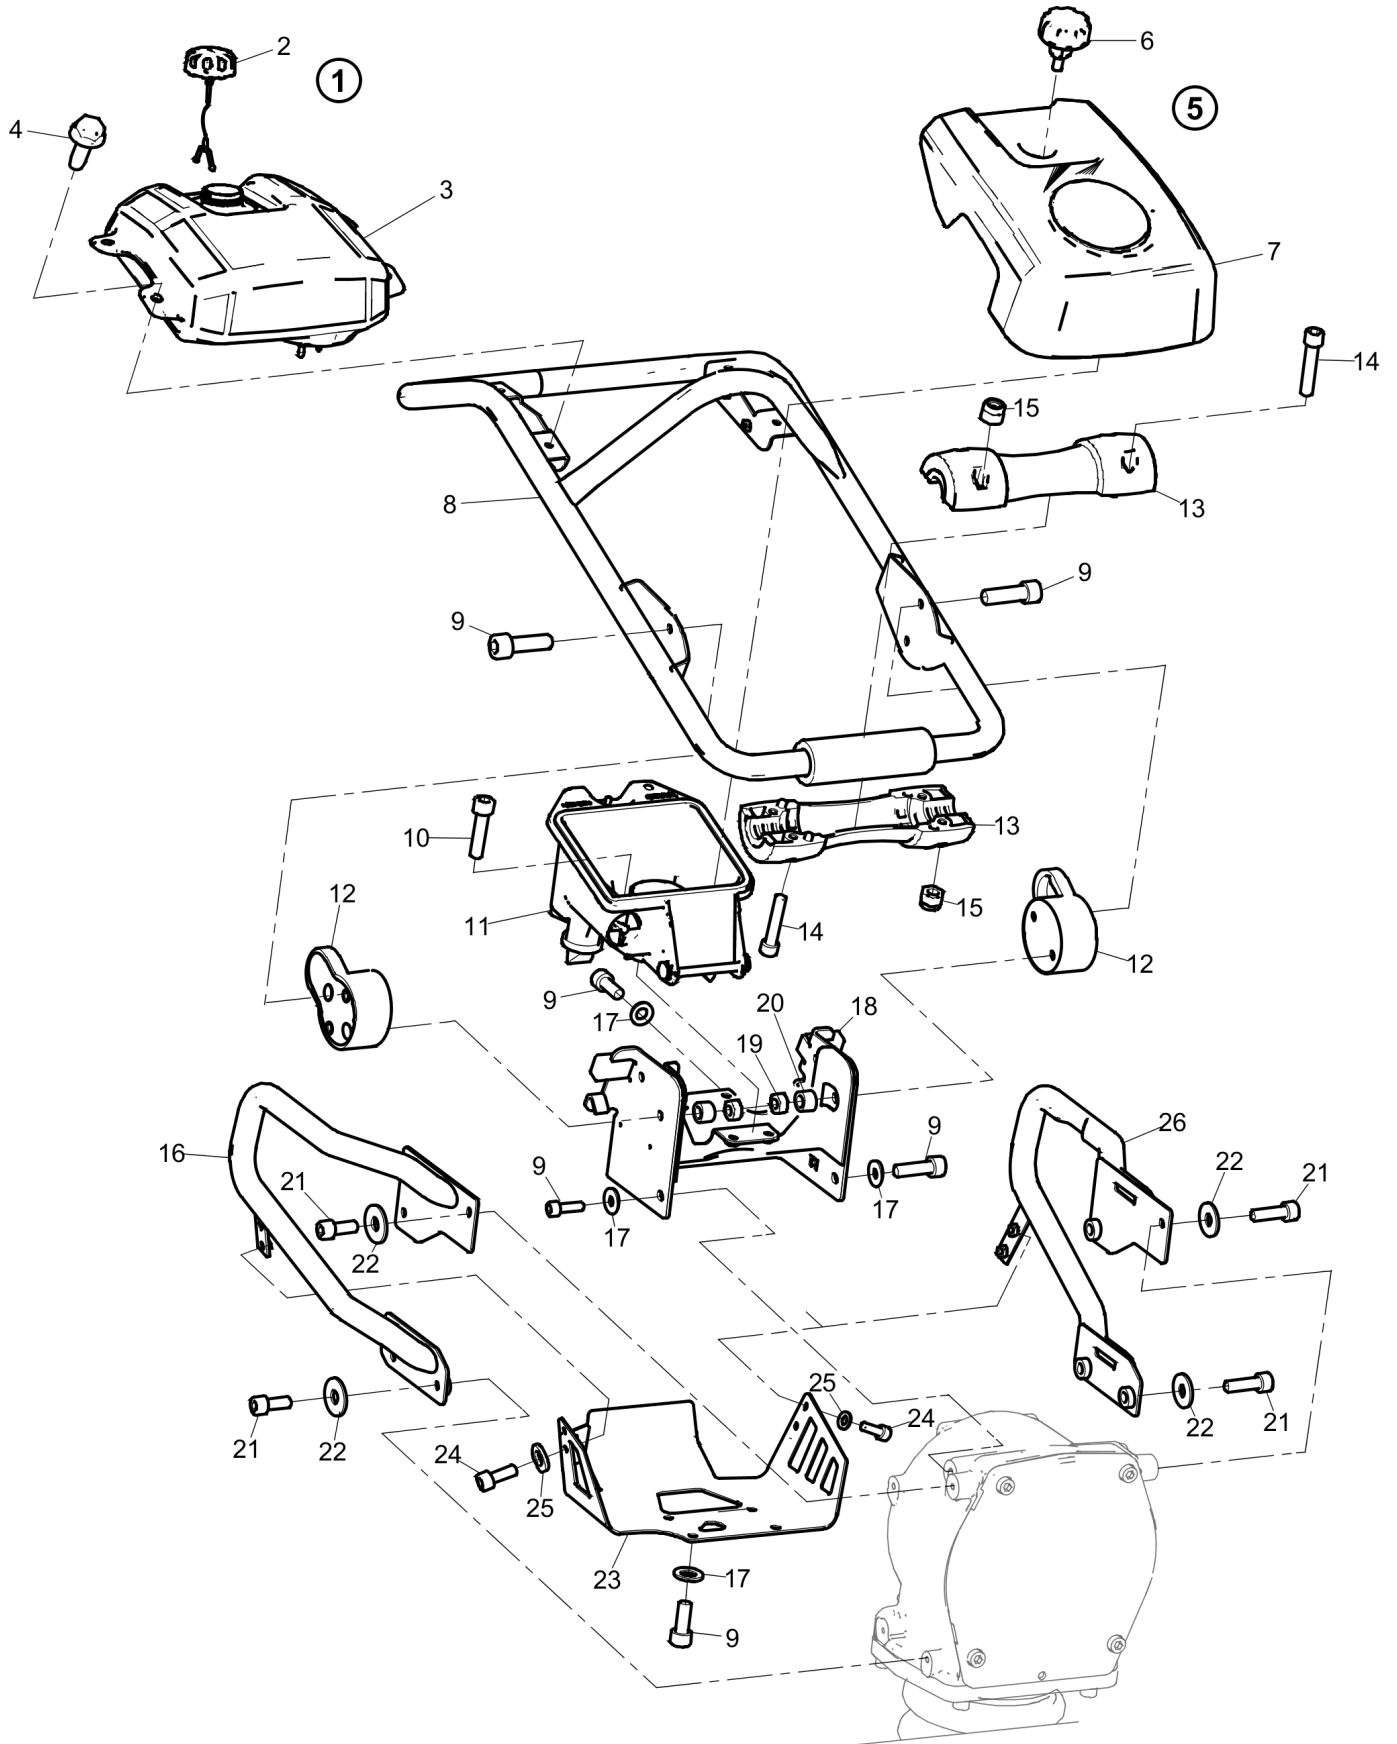

Spare parts list

Rammer

	Valid from serial number
Rammer TA 55 230 mm (9 in.)	BGF000001

General information

This spare parts list applies to the following:

Part number	Description
3382 0003 87	Rammer TA 55 230 mm (9 in.)

Please observe the safety instructions listed in the relevant Safety and operating instructions!

Contents

Spare parts list

Handle 1
Throttle control and fuel system 3
Air filter and engine installation 6
Transmission 9
Spring unit 11
Foot 230 mm (9 in.) 13
Labels 15

Kits

One year service kit 17
Shock absorber repair kit 19
Transmission repair kit 21
Spring unit repair kit 23
Foot 230 mm (9 in.) repair kit 25

Spare parts list Handle

Refer to Parts Online for the most up to date information. The printed information might be outdated.

Tue Apr 07 23:20:22 MDT 2015

Item	Part No.	Name	Qty	L
1	3382100311	Fuel tank, complete	1	
.2	3382011626	Fuel cap	1	
.3	-	Fuel tank	1	
4	0226030500	Screw	4	
5	3382100505	Hood, complete	1	
.6	9234000948	Hood knob	1	
.7	-	Hood	1	
.8	3382014309	Handle	1	
9	0211132303	Hex. Sock screw, M6S M8x20 8.8 fzb	12	
10	0211124903	Hex sock. screw	4	
11	-	Air filter housing	1	A
12	3382011297	Shock absorber	2	
13	4700384496	Roller	2	
14	0211125003	Hexagon socket head cap screw	4	
15	0291112815	Locknut	4	
16	3382014314	Safety frame, right	1	
17	0301233500	Plain washer 8.4x16	8	
18	3382013052	Handle bracket	1	
19	0266211000	Hexagon nut	4	
20	3382012906	Spacer	4	
21	0211124703	Hex. Sock screw, M6x20, 8.8	8	
22	0300027464	Washer DIN9021	8	
23	3382014308	Engine cover	1	
24	0211124603	Hexagon socket head cap screw	4	
25	0301232100	Plain washer	4	
26	3382014313	Safety frame, left	1	