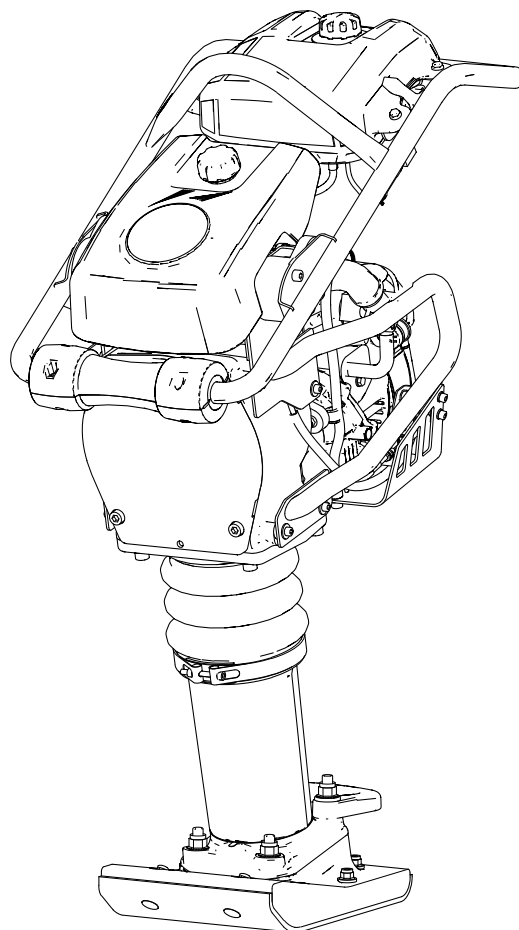

Spare parts list

Rammer

	Valid from serial number
Rammer TA 55 230 mm (9 in.)	BGF000001

General information

This spare parts list applies to the following:

Part number	Description
3382 0003 87	Rammer TA 55 230 mm (9 in.)

Please observe the safety instructions listed in the relevant Safety and operating instructions!

Contents

Spare parts list

Handle 1
Throttle control and fuel system 3
Air filter and engine installation 6
Transmission 9
Spring unit 11
Foot 230 mm (9 in.) 13
Labels 15

Spare parts list Throttle control and fuel system

Refer to Parts Online for the most up to date information. The printed information might be outdated.

Tue Apr 07 23:20:23 MDT 2015

Item	Part No.	Name	Qty	L
1	3382100311	Fuel tank, complete	1	
2	-	Tank	1	
3	3382011626	Fuel cap	1	
4	0226030500	Screw	4	
5	-	Throttle control, complete	1	
6	3382011608	Throttle wire, complete	1	
.7	-	Nut	1	
.8	-	Switch part, upper	1	
.9	-	Switch	1	
.10	-	Swirch part, lower	1	
.11	-	Screw	2	
12	3382011609	Handle, complete	1	
13	3382100312	Cable harness, complete	1	
.14	-	Cable harness	1	
15	-	Switch	1	
16	3382012916	End cover	1	
17	3382013037	Bracket	1	
18	0301231800	Flat washer	2	
19	0211120403	Screw	2	
20	0347010210	Hose clamp	6	
21	0216110051	Screw, M5 x 12 mm	2	
22	0075000209	Fuel hose	1	A
23	3382014091	Fuel tap, complete	1	
.24	-	Knob	1	
.25	-	Snap Ring	1	
.26	0291112818	Lock nut, M8	1	
.27	0301233500	Plain washer 8.4x16	3	
.28	0661100054	Sealing washer	2	
.29	-	Fuel tap screw	1	
.30	-	Fuel tap	1	
31	0075000208	Fuel hose	1	B
32	0075000209	Fuel hose	1	C
33	0346100029	Pipe clamp	1	
34	3382012761	Fuel filter	1	
35	0075000209	Fuel hose	1	D
36	0346100203	Pipe clamp	1	
37	0211125003	Hexagon socket head cap screw	1	