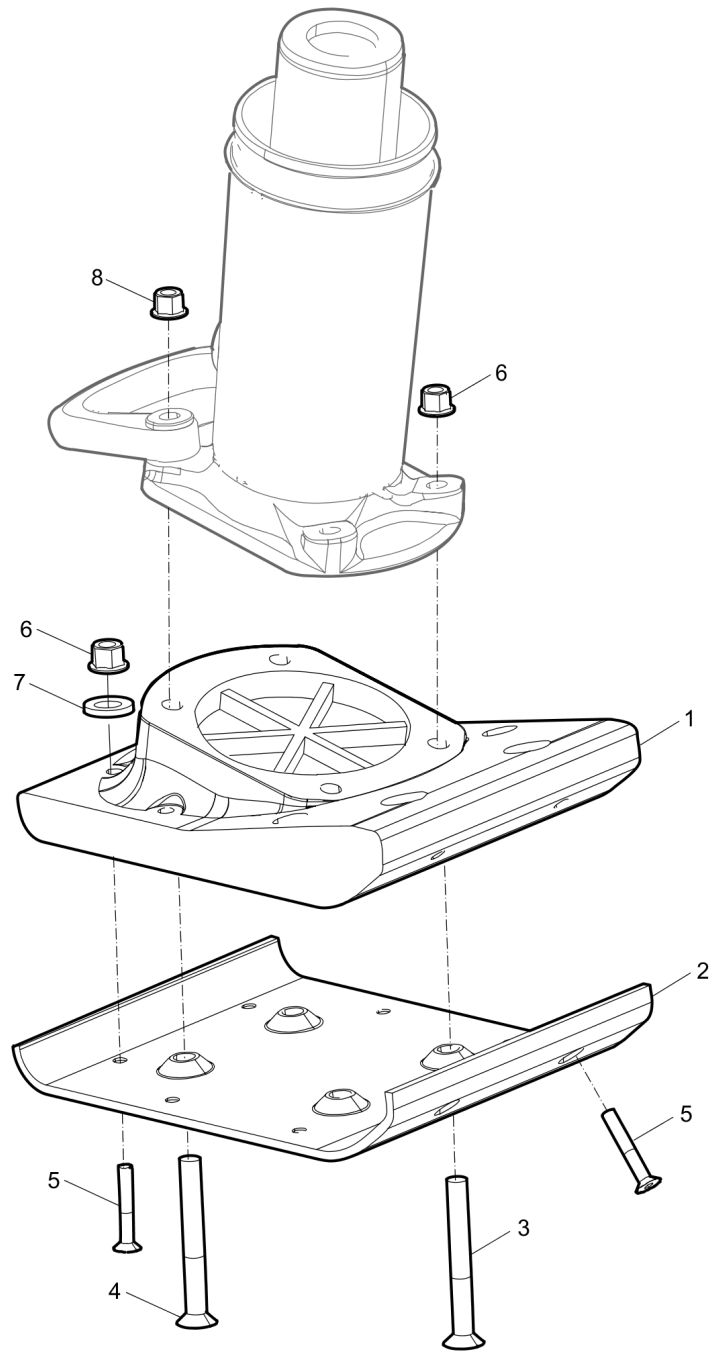

Spare parts list Spring unit

Refer to Parts Online for the most up to date information. The printed information might be outdated.

Tue Apr 07 23:20:25 MDT 2015

Item	Part No.	Name	Qty	L
1	4700381479	Piston bolt	1	
2	4700385087	Plug	2	
3	4700385063	Piston head	1	
4	4700384984	Cover	1	
5	4700385062	Spring	2	
6	4700385061	Spring	2	
7	4700385086	Stop	1	
8	4700385064	Piston rod	1	
9	4700385085	Stop	1	
10	4700396677	Hose clamp	1	
11	4700927889	Screw	4	
12	4812070540	Bellow	1	
13	4700396676	Hose clamp	1	
14	4700384955	Bellows support	1	
15	4700791395	Sight plug	1	
16	4700385168	Gasket	1	
17	4700384956	Inner tube	1	
18	4700385084	Cover	1	
19	4700904951	Plug	1	
20	4700160038	O-ring	1	
21	4700508021	Screw, M8 x 50 mm 8.8 A2K	6	
22	4700162009	Seal ring	6	
23	4700791376	Fiber washer	1	
24	4700385164	Grab handle	1	
25	0291112845	Nut, M12, 10.9	2	

Spare parts list Foot 230 mm (9 in.)

Refer to Parts Online for the most up to date information. The printed information might be outdated.

Tue Apr 07 23:20:25 MDT 2015

Item	Part No.	Name	Qty	L
1	4700385165	Foot	1	
2	4700385166	Ground plate	1	
3	4700791085	Screw, M12 x 100 mm 10.9 GEOMET®	2	A
4	4700791339	Screw, M12 x 150 mm 10.9 GEOMET®	2	A
5	4700791331	Screw, M8 x 50 mm NYLOK BLUE PATCH™(Known as TUF-LOK® in Europe)	8	B
6	-	Nut, M8 x 1.25 mm	8	
7	-	Washer, 8.4 x 22 x 3 mm, 0.33 x 0.87 x 0.12 in. HV300	7	
8	-	Nut, M12 x 1.75 mm	4	