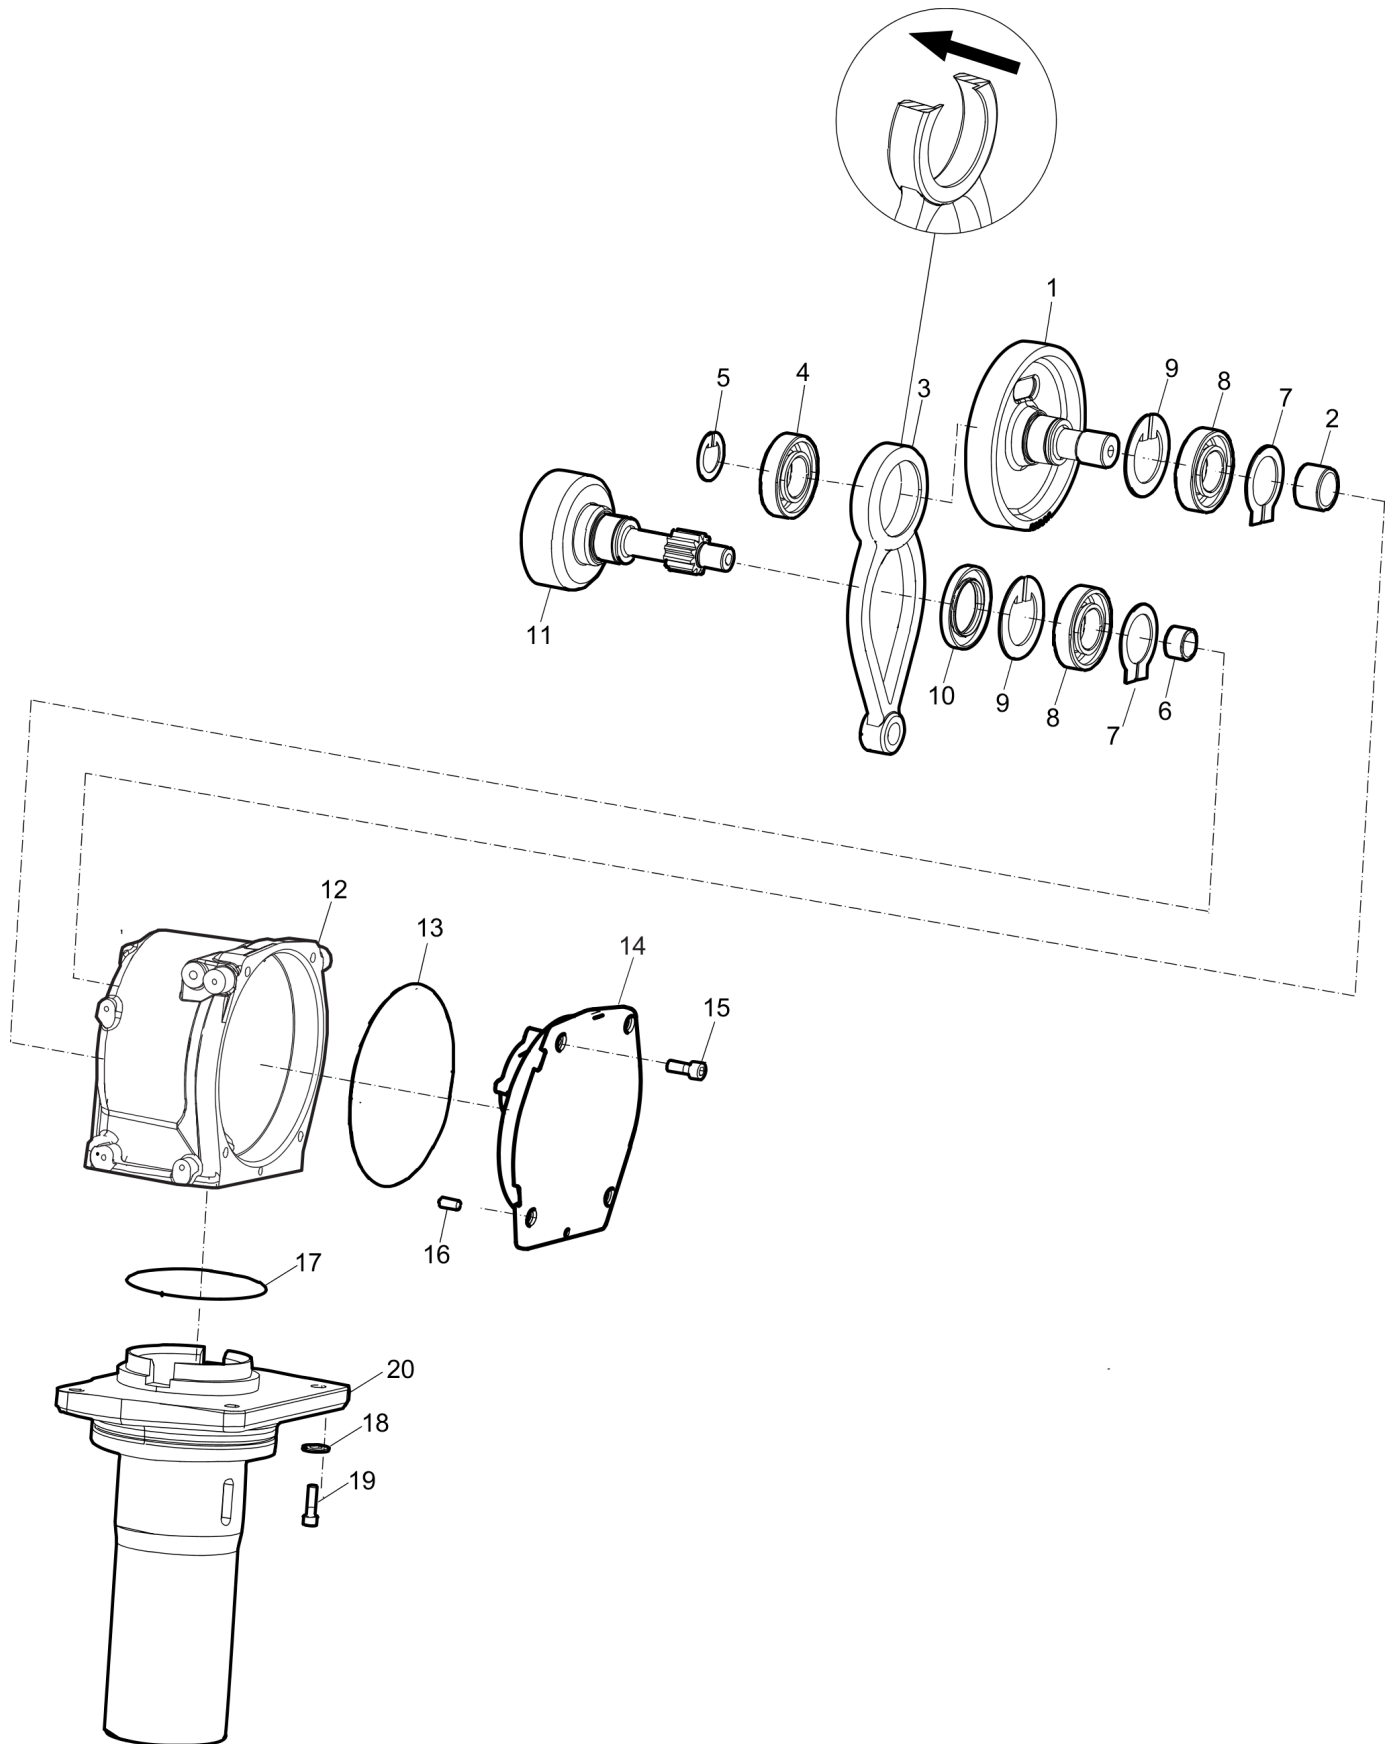

Spare parts list Transmission

Refer to Parts Online for the most up to date information. The printed information might be outdated.

Tue Apr 07 23:20:24 MDT 2015

Item	Part No.	Name	Qty	L
1	4700380906	Gear wheel	1	
2	4700904950	Needle bearing	1	
3	4700380920	Connecting rod	1	
4	4700111078	Ball bearing	1	
5	0335112700	Retaining ring for shaft	1	
6	4700904949	Needle bearing	1	
7	0335113600	Snap ring	2	
8	4700903520	Bearing	2	
9	4700151025	Snap ring	2	
10	4700904952	Sealing	1	
11	4700381477	Shaft	1	
12	3382011251	Crankcase	1	
13	4700160106	O-ring	1	
14	4700377332	Cover	1	
15	4700508096	Hexagon socket head cap screw	4	
16	4700628006	Pin	1	
17	4700160035	O-ring	1	
18	4700904230	Washer	4	
19	4700508053	Screw	4	
20	4700395479	Outer tube	1