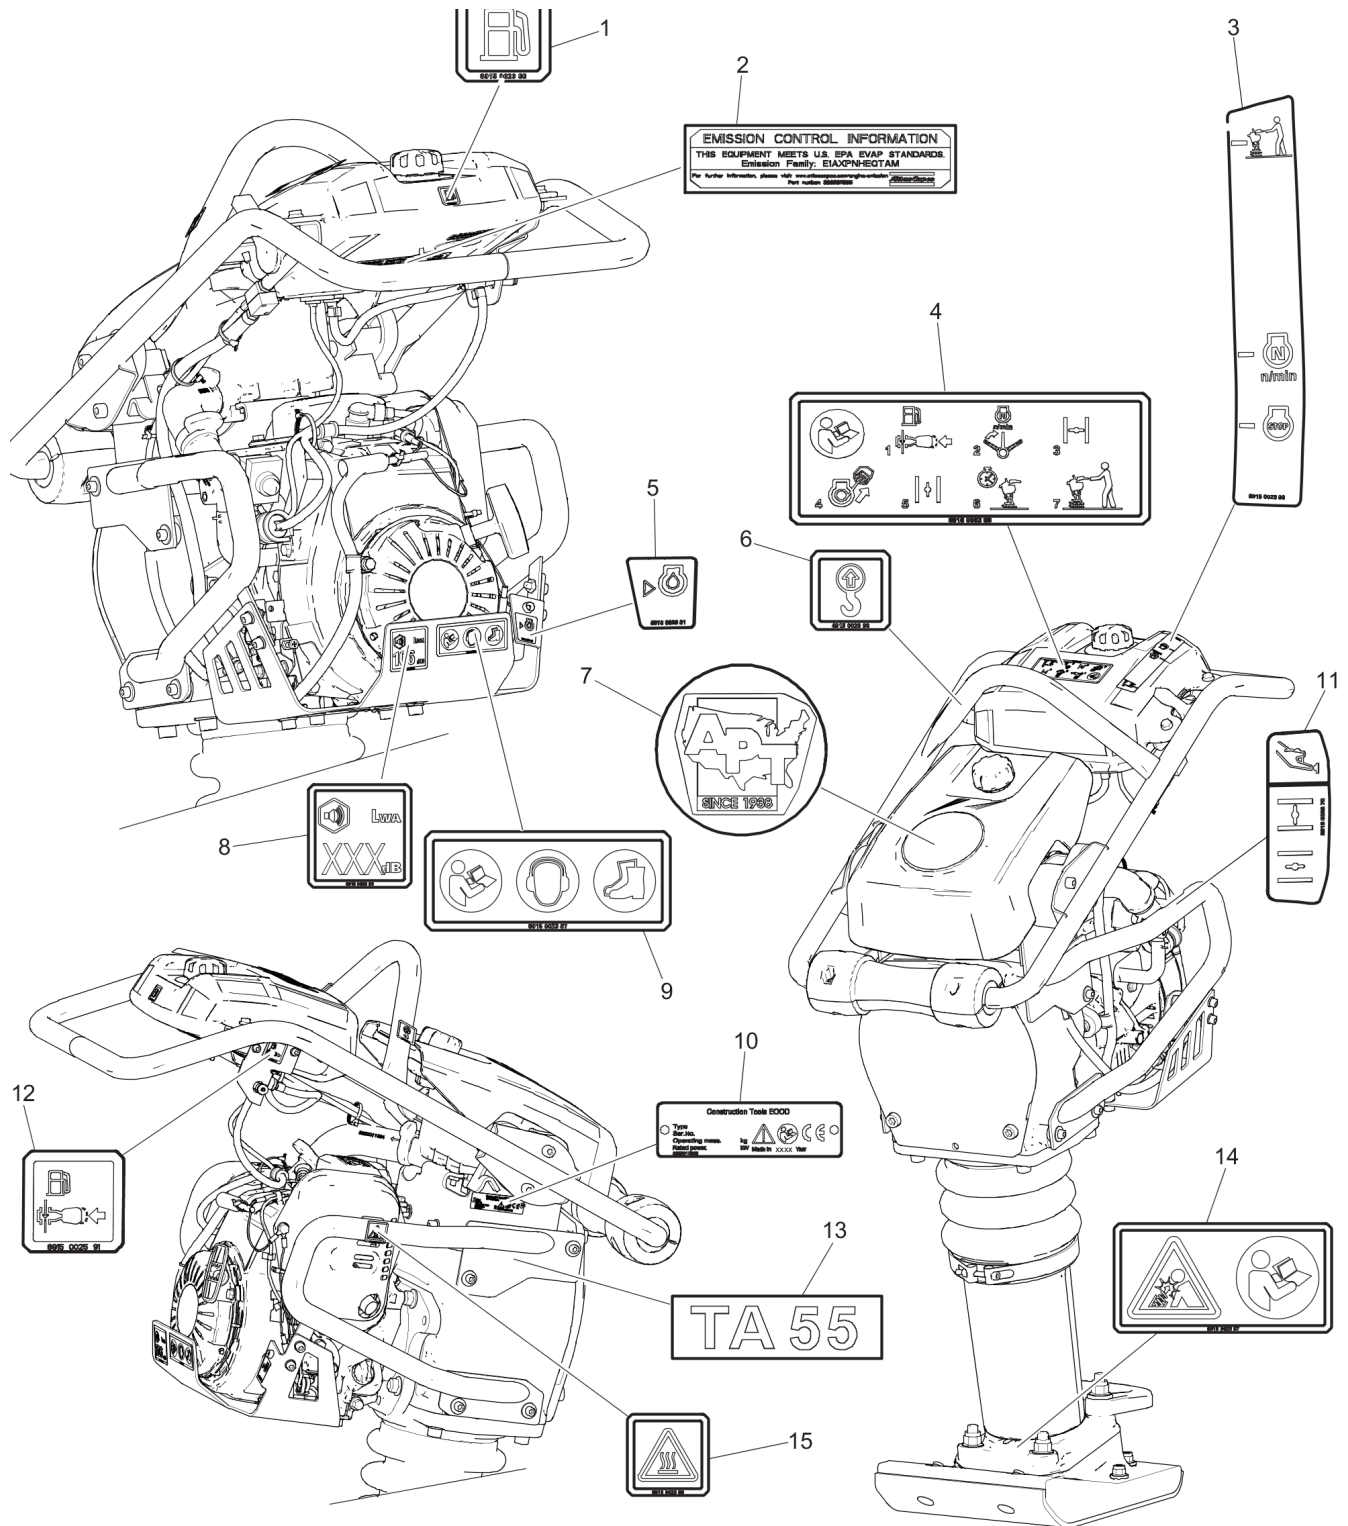

Spare parts list Labels

Refer to Parts Online for the most up to date information. The printed information might be outdated.

Tue Apr 07 23:20:26 MDT 2015

Item	Part No.	Name	Qty	L
1	8915002399	Label, fuel	1	
2	-	Label, emission control information	1	
3	8915002398	Label, start instruction	1	
4	8915002388	Label, start instruction	1	
5	8915002631	Label, engine oil indicator	1	
6	8915002393	Label, lifting point	2	
7	8915300213	Product label "APT"	1	
8	-	Sound power label	1	
9	8915002387	Safety label, read instructions, ear protection and safety boots	1	
10	-	Data plate	1	
11	8915002570	Label, engine choke and primer pump	1	
12	8915002591	Fuel tap ON/OFF	1	
13	8915300211	Product label "TA 55"	2	
14	4700791088	Safety label, compressed spring package	1	
15	8915002632	Safety label, hot surfaces	1