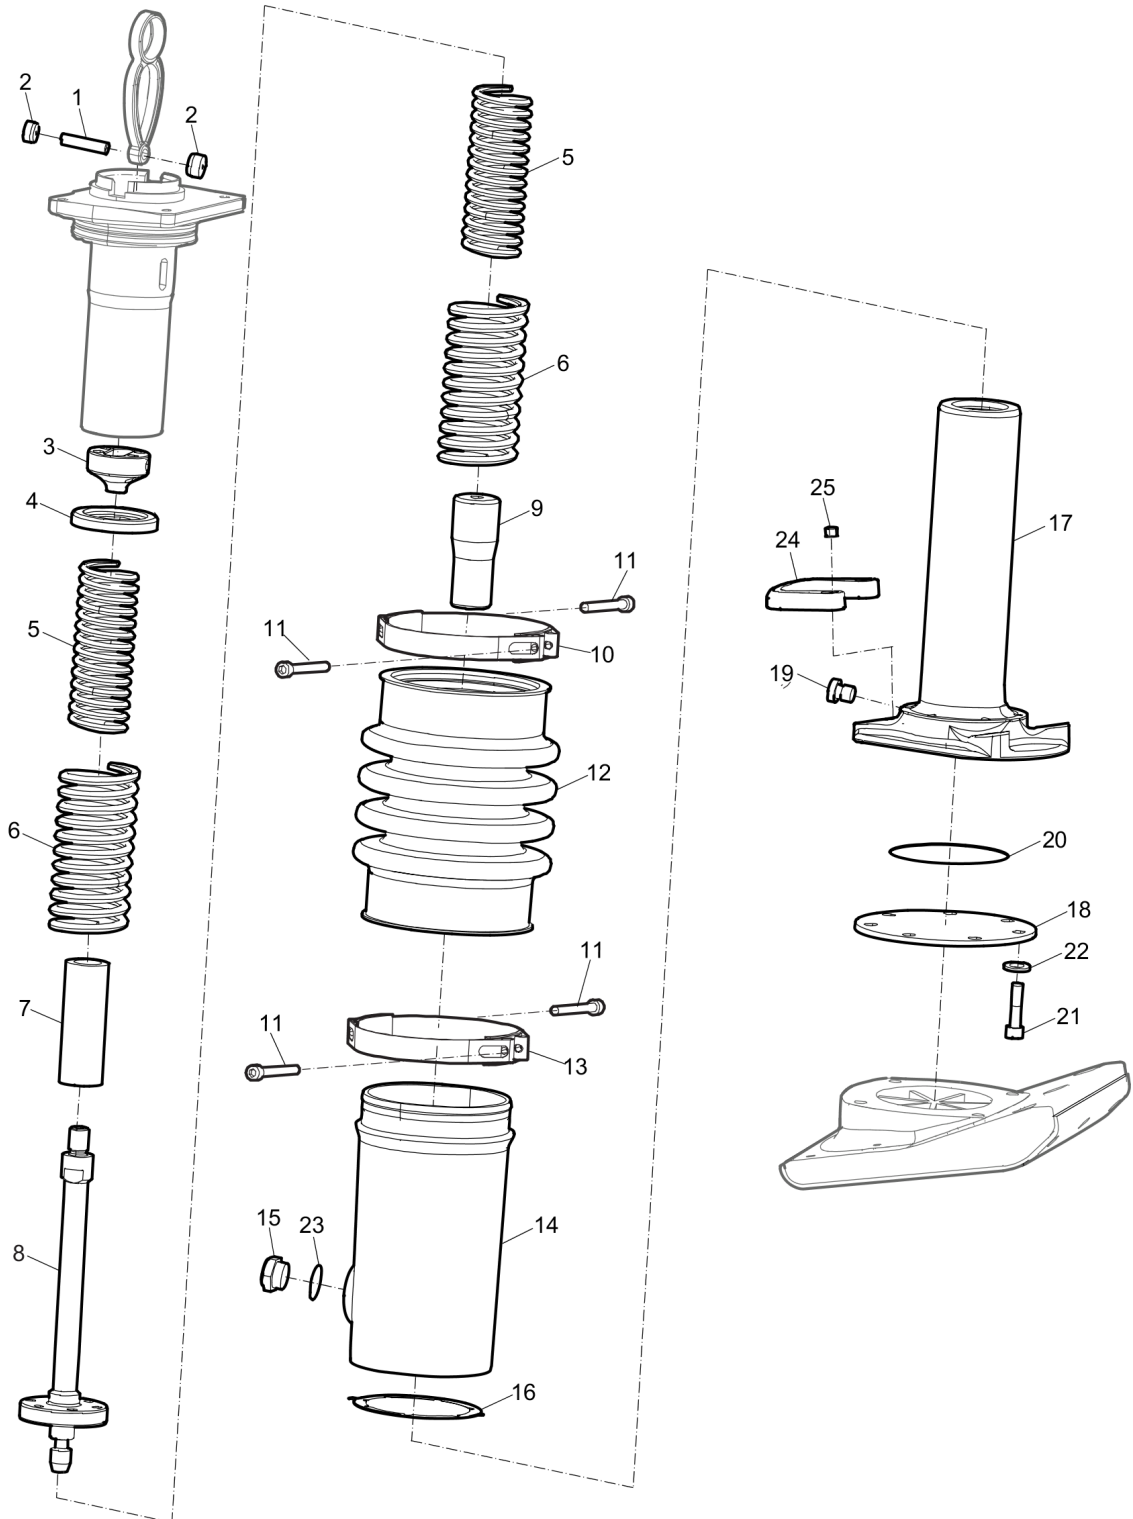

Spare parts list Spring unit

Refer to Parts Online for the most up to date information. The printed information might be outdated.

Tue Apr 07 23:20:25 MDT 2015

Item	Part No.	Name	Qty	L
1	4700381479	Piston bolt	1	
2	4700385087	Plug	2	
3	4700385063	Piston head	1	
4	4700384984	Cover	1	
5	4700385062	Spring	2	
6	4700385061	Spring	2	
7	4700385086	Stop	1	
8	4700385064	Piston rod	1	
9	4700385085	Stop	1	
10	4700396677	Hose clamp	1	
11	4700927889	Screw	4	
12	4812070540	Bellow	1	
13	4700396676	Hose clamp	1	
14	4700384955	Bellows support	1	
15	4700791395	Sight plug	1	
16	4700385168	Gasket	1	
17	4700384956	Inner tube	1	
18	4700385084	Cover	1	
19	4700904951	Plug	1	
20	4700160038	O-ring	1	
21	4700508021	Screw, M8 x 50 mm 8.8 A2K	6	
22	4700162009	Seal ring	6	
23	4700791376	Fiber washer	1	
24	4700385164	Grab handle	1	
25	0291112845	Nut, M12, 10.9	2