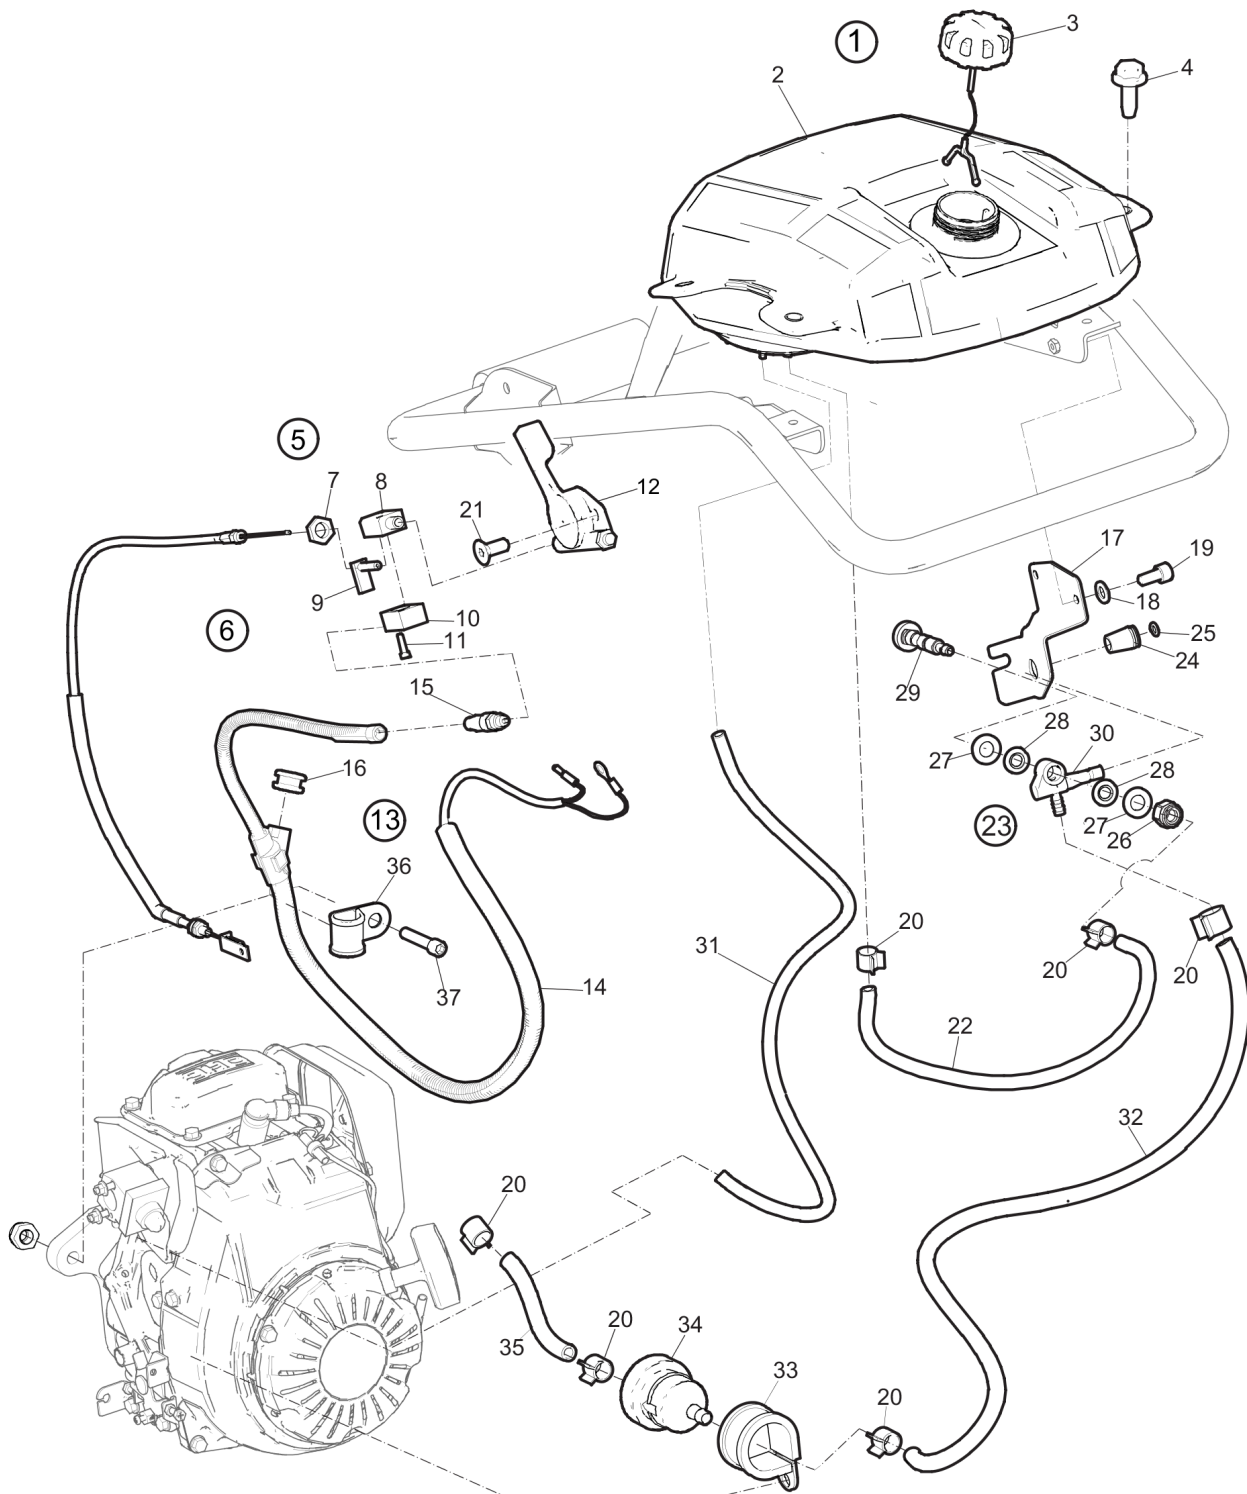

Please observe the safety instructions listed in the relevant Safety and operating instructions!

Contents

Spare parts list

Handle 1
Throttle control and fuel system 3
Air filter and engine installation 6
Transmission 9
Spring unit 11
Foot 230 mm (9 in.) 13
Labels 15

Spare parts list Throttle control and fuel system

Refer to Parts Online for the most up to date information. The printed information might be outdated.

Tue Apr 07 23:20:23 MDT 2015

Item	Part No.	Name	Qty	L
1	3382100311	Fuel tank, complete	1	
2	-	Tank	1	
3	3382011626	Fuel cap	1	
4	0226030500	Screw	4	
5	-	Throttle control, complete	1	
6	3382011608	Throttle wire, complete	1	
.7	-	Nut	1	
.8	-	Switch part, upper	1	
.9	-	Switch	1	
.10	-	Swirch part, lower	1	
.11	-	Screw	2	
12	3382011609	Handle, complete	1	
13	3382100312	Cable harness, complete	1	
.14	-	Cable harness	1	
15	-	Switch	1	
16	3382012916	End cover	1	
17	3382013037	Bracket	1	
18	0301231800	Flat washer	2	
19	0211120403	Screw	2	
20	0347010210	Hose clamp	6	
21	0216110051	Screw, M5 x 12 mm	2	
22	0075000209	Fuel hose	1	A
23	3382014091	Fuel tap, complete	1	
.24	-	Knob	1	
.25	-	Snap Ring	1	
.26	0291112818	Lock nut, M8	1	
.27	0301233500	Plain washer 8.4x16	3	
.28	0661100054	Sealing washer	2	
.29	-	Fuel tap screw	1	
.30	-	Fuel tap	1	
31	0075000208	Fuel hose	1	B
32	0075000209	Fuel hose	1	C
33	0346100029	Pipe clamp	1	
34	3382012761	Fuel filter	1	
35	0075000209	Fuel hose	1	D
36	0346100203	Pipe clamp	1	
37	0211125003	Hexagon socket head cap screw	1	