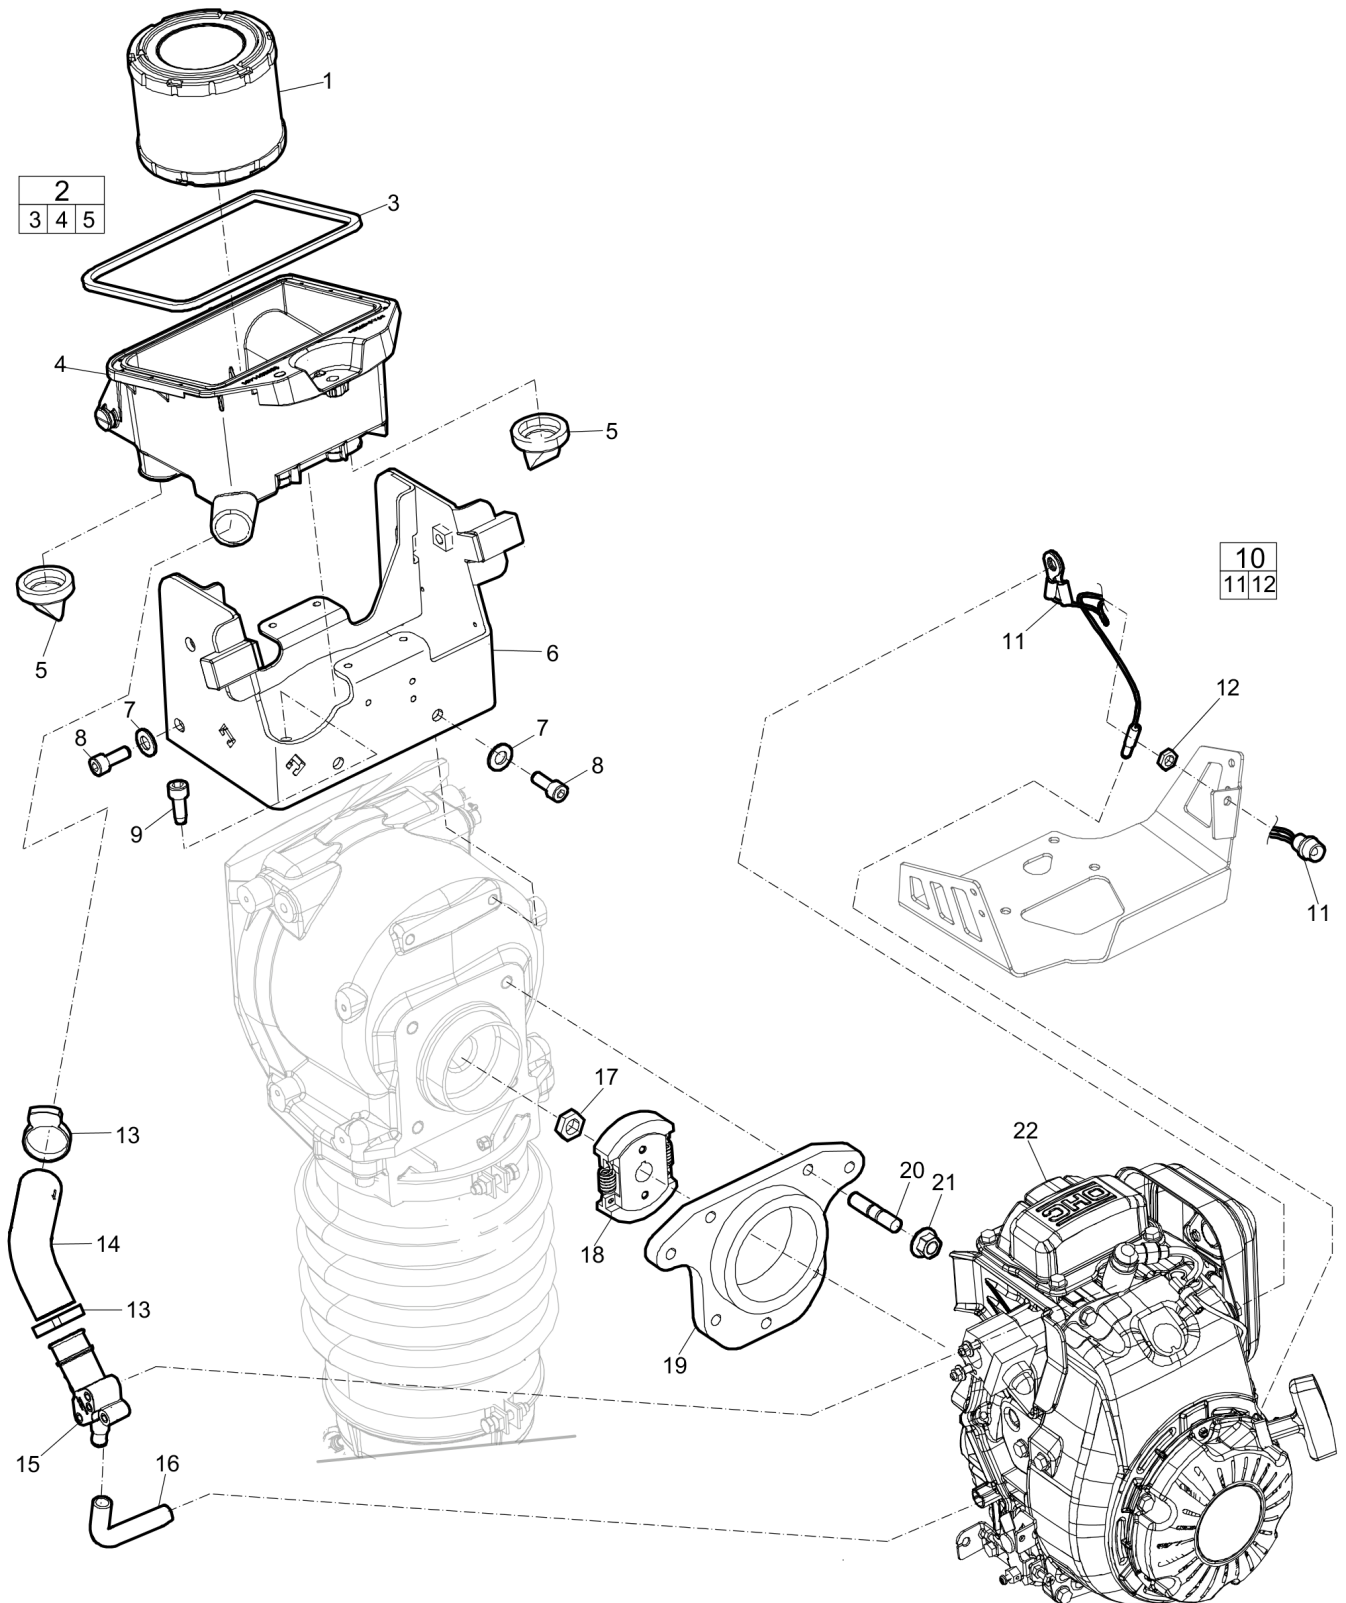

Refer to Parts Online for the most up to date information. The printed information might be outdated.

Tue Apr 07 23:20:24 MDT 2015

Item	Part No.	Name	Qty	L
1	3382011502	Air filter	1	
.2	3382011461	Air filter housing, complete	1	
.3	3382012499	Gasket	1	
.4	-	Air filter housing	1	
.5	3382011563	Evacuator valve	2	
6	3382013052	Handle bracket	1	
7	0301233500	Plain washer 8.4x16	4	
8	0211132303	Hex. Sock screw, M6S M8x20 8.8 fzb	4	
9	0211124903	Hex sock. screw	4	
10	3382012194	Engine oil indicator, complete	1	
.11	-	Wiring harness	1	
.12	-	Nut	1	
13	0347012230	Hose clamp	2	
14	3382011484	Air intake hose	1	
15	3382011473	Air hose connection	1	
16	4700379490	Hose	1	
17	0261109910	Nut, M12 x 1.25 mm A3K	1	
18	3382010862	Centrifugal clutch, complete	1	
19	-	Engine adapter	1	
20	4700384517	Stud, M10 x 47 mm	4	
21	0261109955	Nut, fine pitch, M10 x 1.25 mm	4	
22	3382012181	Engine, Honda GXR 120	1