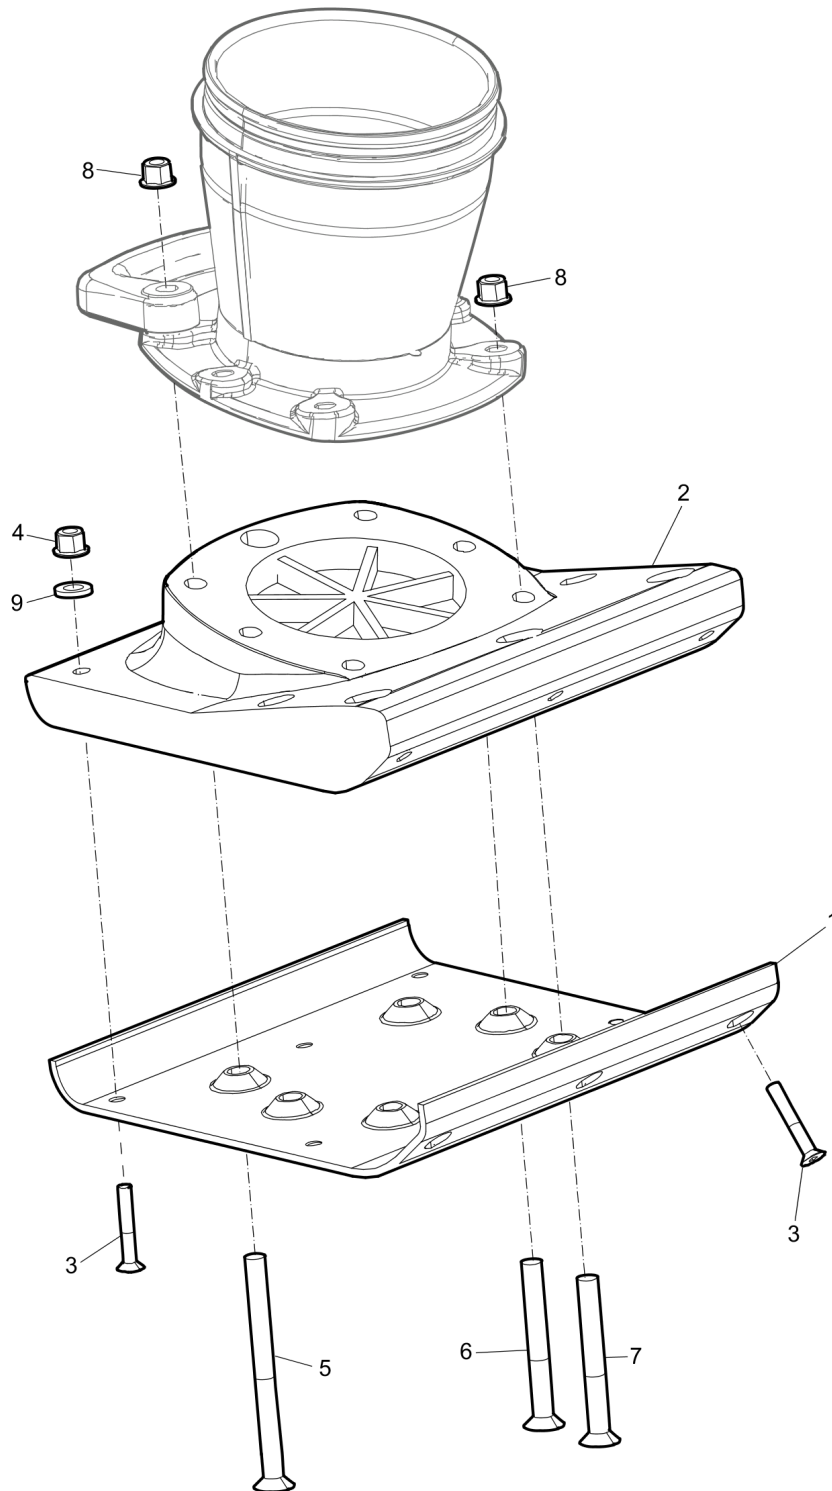

**Spare parts list** Spring unit

Refer to Parts Online for the most up to date information. The printed information might be outdated.

Tue Apr 07 23:15:41 MDT 2015

Item	Part No.	Name	Qty	L
1	4700381482	Plug	2	
2	4700381479	Piston bolt	1	
3	4700381961	Rod piston head	1	
4	4700383681	Lid	1	
5	4700380895	Spring	2	
6	4700380894	Spring	2	
7	4700380899	Stop	1	
8	4700383668	Rod piston	1	
9	4700380902	Stop	1	
10	4700283631	Hose clamp	2	
11	4700500023	Screw, M8 x 40 mm 8.8 A2K	2	
12	4812070541	Bellows	1	
13	4700508092	Screw	12	
14	4700388409	Bellows support	1	
15	4700791395	Sight plug	1	
16	4700383666	Gasket	1	
17	4700383669	Inner tube	1	
18	4700384416	Handle	1	
19	4700904951	Plug	1	
20	4700160054	O-ring	1	
21	4700382369	Lid	1	
22	4700162009	Seal ring	6	
23	0291112845	Nut, M12, 10.9	2	
24	4700791376	Fiber washer	1	

**Spare parts list** Foot 280 mm (11 in.)

Refer to Parts Online for the most up to date information. The printed information might be outdated.

Tue Apr 07 23:15:42 MDT 2015

Item	Part No.	Name	Qty	L
1	4700382371	Ground plate	1	
2	4700382366	Foot	1	
3	4700791331	Screw, M8 x 50 mm NYLOK BLUE PATCH™(Known as TUF-LOK® in Europe)	8	A
4	-	Nut, M8 x 1.25 mm A2K	8	
5	4700791339	Screw, M12 x 150 mm 10.9 GEOMET®	2	B
6	4700791085	Screw, M12 x 100 mm 10.9 GEOMET®	2	B
7	4700791337	Screw, M12 x 110 mm 10.9 GEOMET®	2	B
8	-	Nut, M12 x 1.75 mm A3K	6	
9	-	Washer, 8.4 x 22 x 3 mm, 0.33 x 0.87 x 0.12 in. HV300	8	