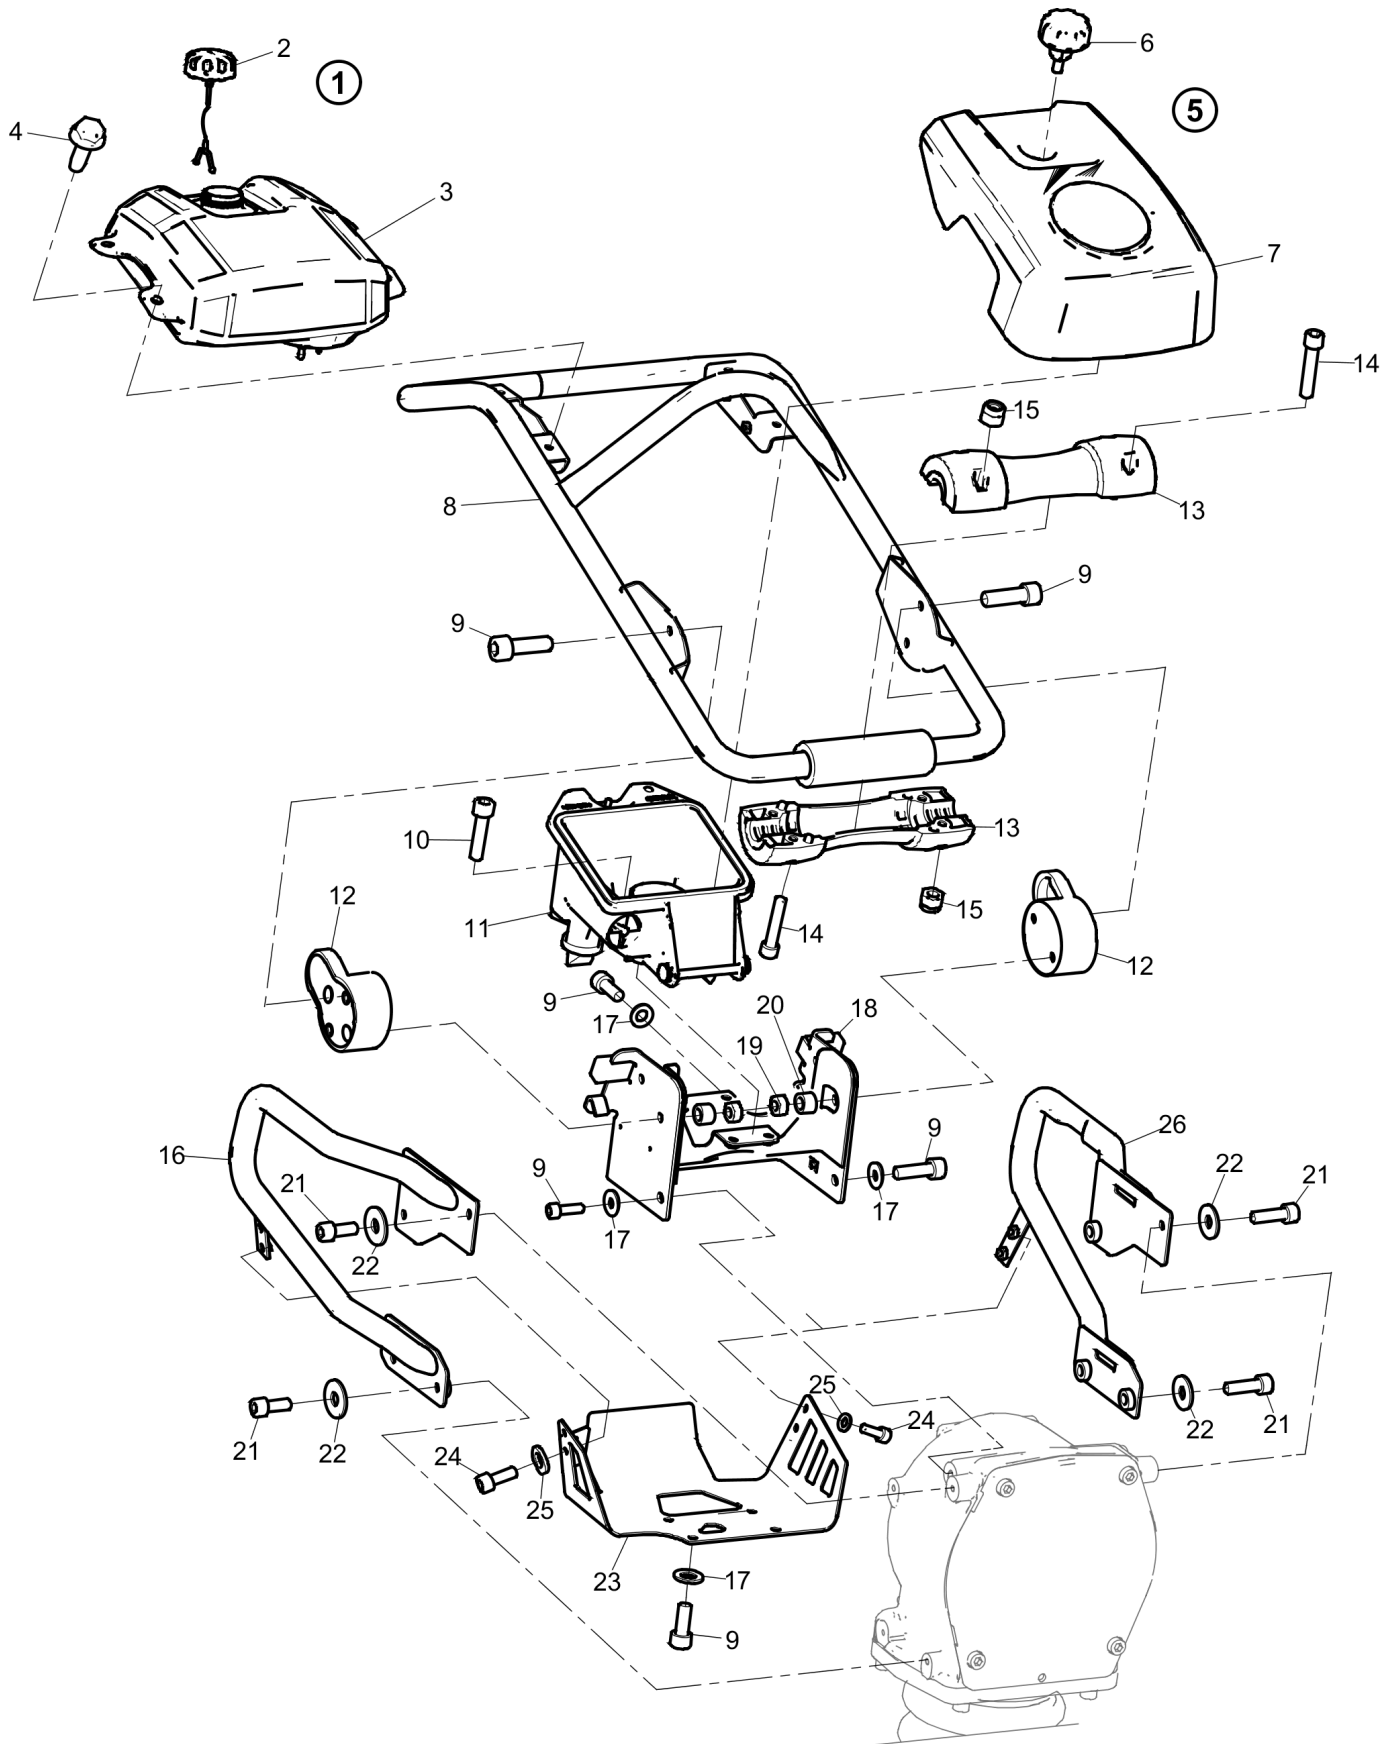

## General information

This spare parts list applies to the following:

Part number	Description
3382 0003 88	Rammer TA 65 280 mm (11 in.)

Use only authorized parts. Any damage or malfunction caused by the use of unauthorized parts is not covered by Warranty or Product Liability. Any unauthorized use or copying of the contents or any part thereof is prohibited. This applies in particular to trademarks, model denominations, part numbers, and drawings.

Please observe the safety instructions listed in the relevant Safety and operating instructions!

Contents

**Spare parts list**

Handle ..... 1  
Throttle control and fuel system ..... 3  
Air filter and engine installation ..... 6  
Transmission ..... 9  
Spring unit ..... 11  
Foot 280 mm (11 in.) ..... 13  
Labels ..... 15

Refer to Parts Online for the most up to date information. The printed information might be outdated.

Tue Apr 07 23:15:38 MDT 2015

Item	Part No.	Name	Qty	L
1	3382100311	Fuel tank, complete	1	
.2	3382011626	Fuel cap	1	
.3	-	Fuel tank	1	
4	0226030500	Screw	4	
5	3382100505	Hood, complete	1	
.6	9234000948	Hood knob	1	
.7	-	Hood	1	
.8	3382014309	Handle	1	
9	0211132303	Hex. Sock screw, M6S M8x20 8.8 fzb	12	
10	0211124903	Hex sock. screw	4	
11	-	Air filter housing	1	A
12	3382011297	Shock absorber	2	
13	4700384496	Roller	2	
14	0211125003	Hexagon socket head cap screw	4	
15	0291112815	Locknut	4	
16	3382014314	Safety frame, right	1	
17	0301233500	Plain washer 8.4x16	8	
18	3382013052	Handle bracket	1	
19	0266211000	Hexagon nut	4	
20	3382012906	Spacer	4	
21	0211124703	Hex. Sock screw, M6x20, 8.8	8	
22	0300027464	Washer DIN9021	8	
23	3382014308	Engine cover	1	
24	0211124603	Hexagon socket head cap screw	4	
25	0301232100	Plain washer	4	
26	3382014313	Safety frame, left	1	