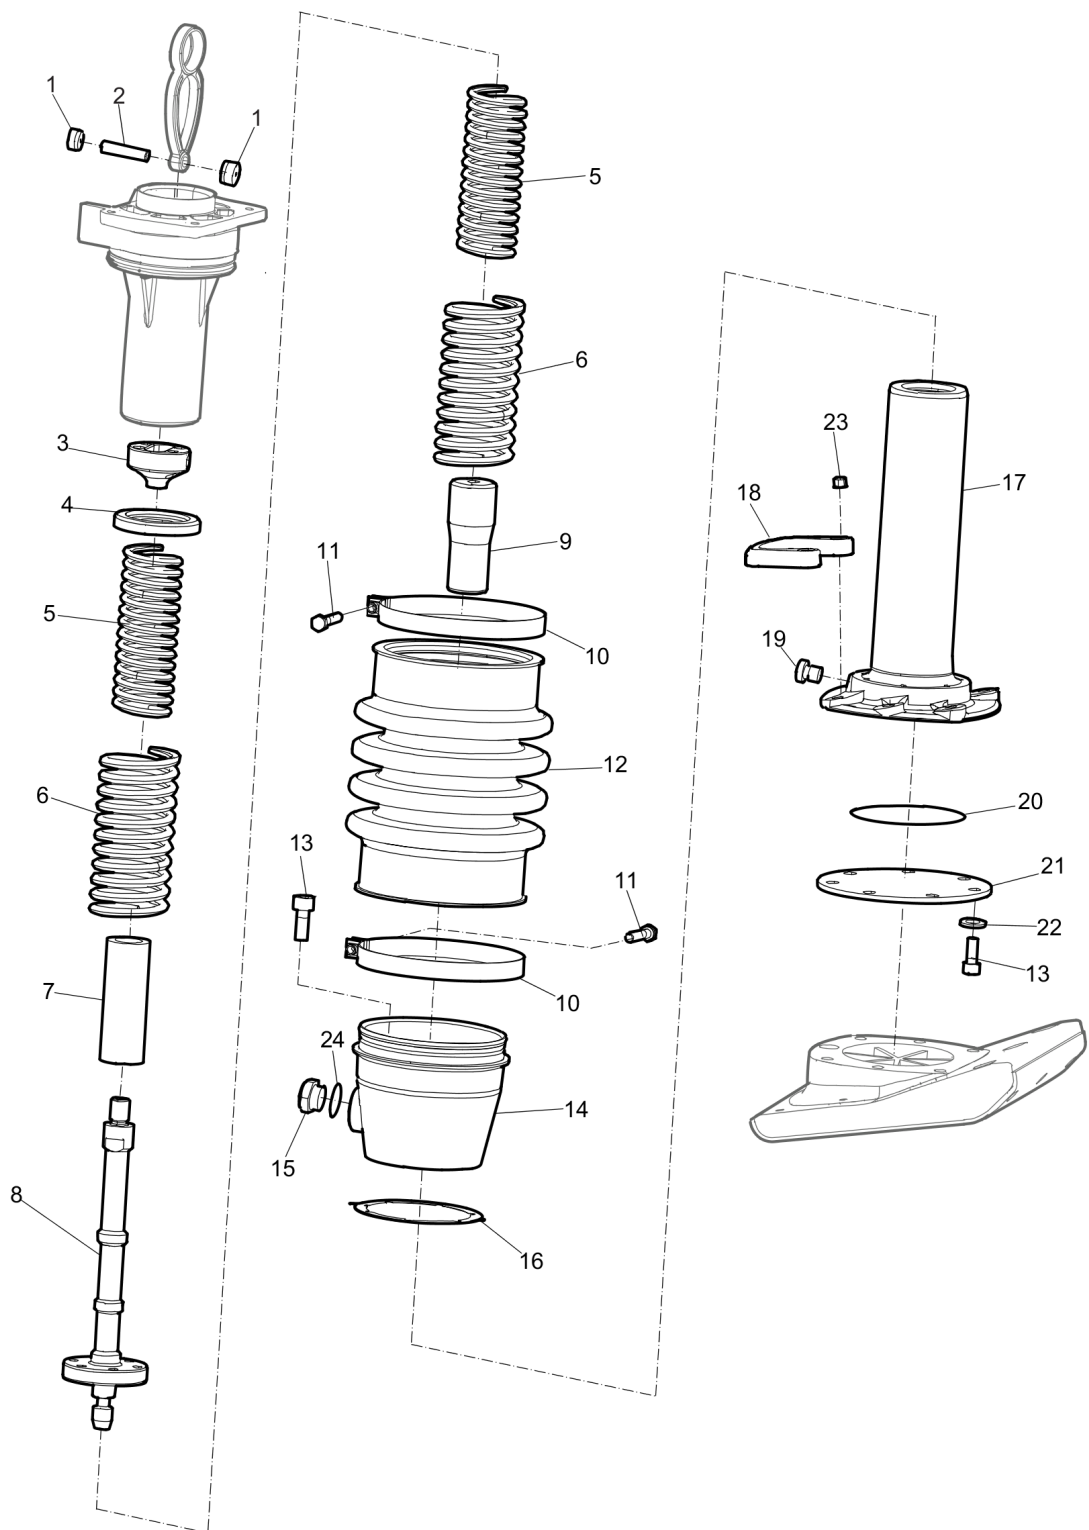

Spare parts list Spring unit

Refer to Parts Online for the most up to date information. The printed information might be outdated.

Tue Apr 07 23:15:41 MDT 2015

Item	Part No.	Name	Qty	L
1	4700381482	Plug	2	
2	4700381479	Piston bolt	1	
3	4700381961	Rod piston head	1	
4	4700383681	Lid	1	
5	4700380895	Spring	2	
6	4700380894	Spring	2	
7	4700380899	Stop	1	
8	4700383668	Rod piston	1	
9	4700380902	Stop	1	
10	4700283631	Hose clamp	2	
11	4700500023	Screw, M8 x 40 mm 8.8 A2K	2	
12	4812070541	Bellows	1	
13	4700508092	Screw	12	
14	4700388409	Bellows support	1	
15	4700791395	Sight plug	1	
16	4700383666	Gasket	1	
17	4700383669	Inner tube	1	
18	4700384416	Handle	1	
19	4700904951	Plug	1	
20	4700160054	O-ring	1	
21	4700382369	Lid	1	
22	4700162009	Seal ring	6	
23	0291112845	Nut, M12, 10.9	2	
24	4700791376	Fiber washer	1