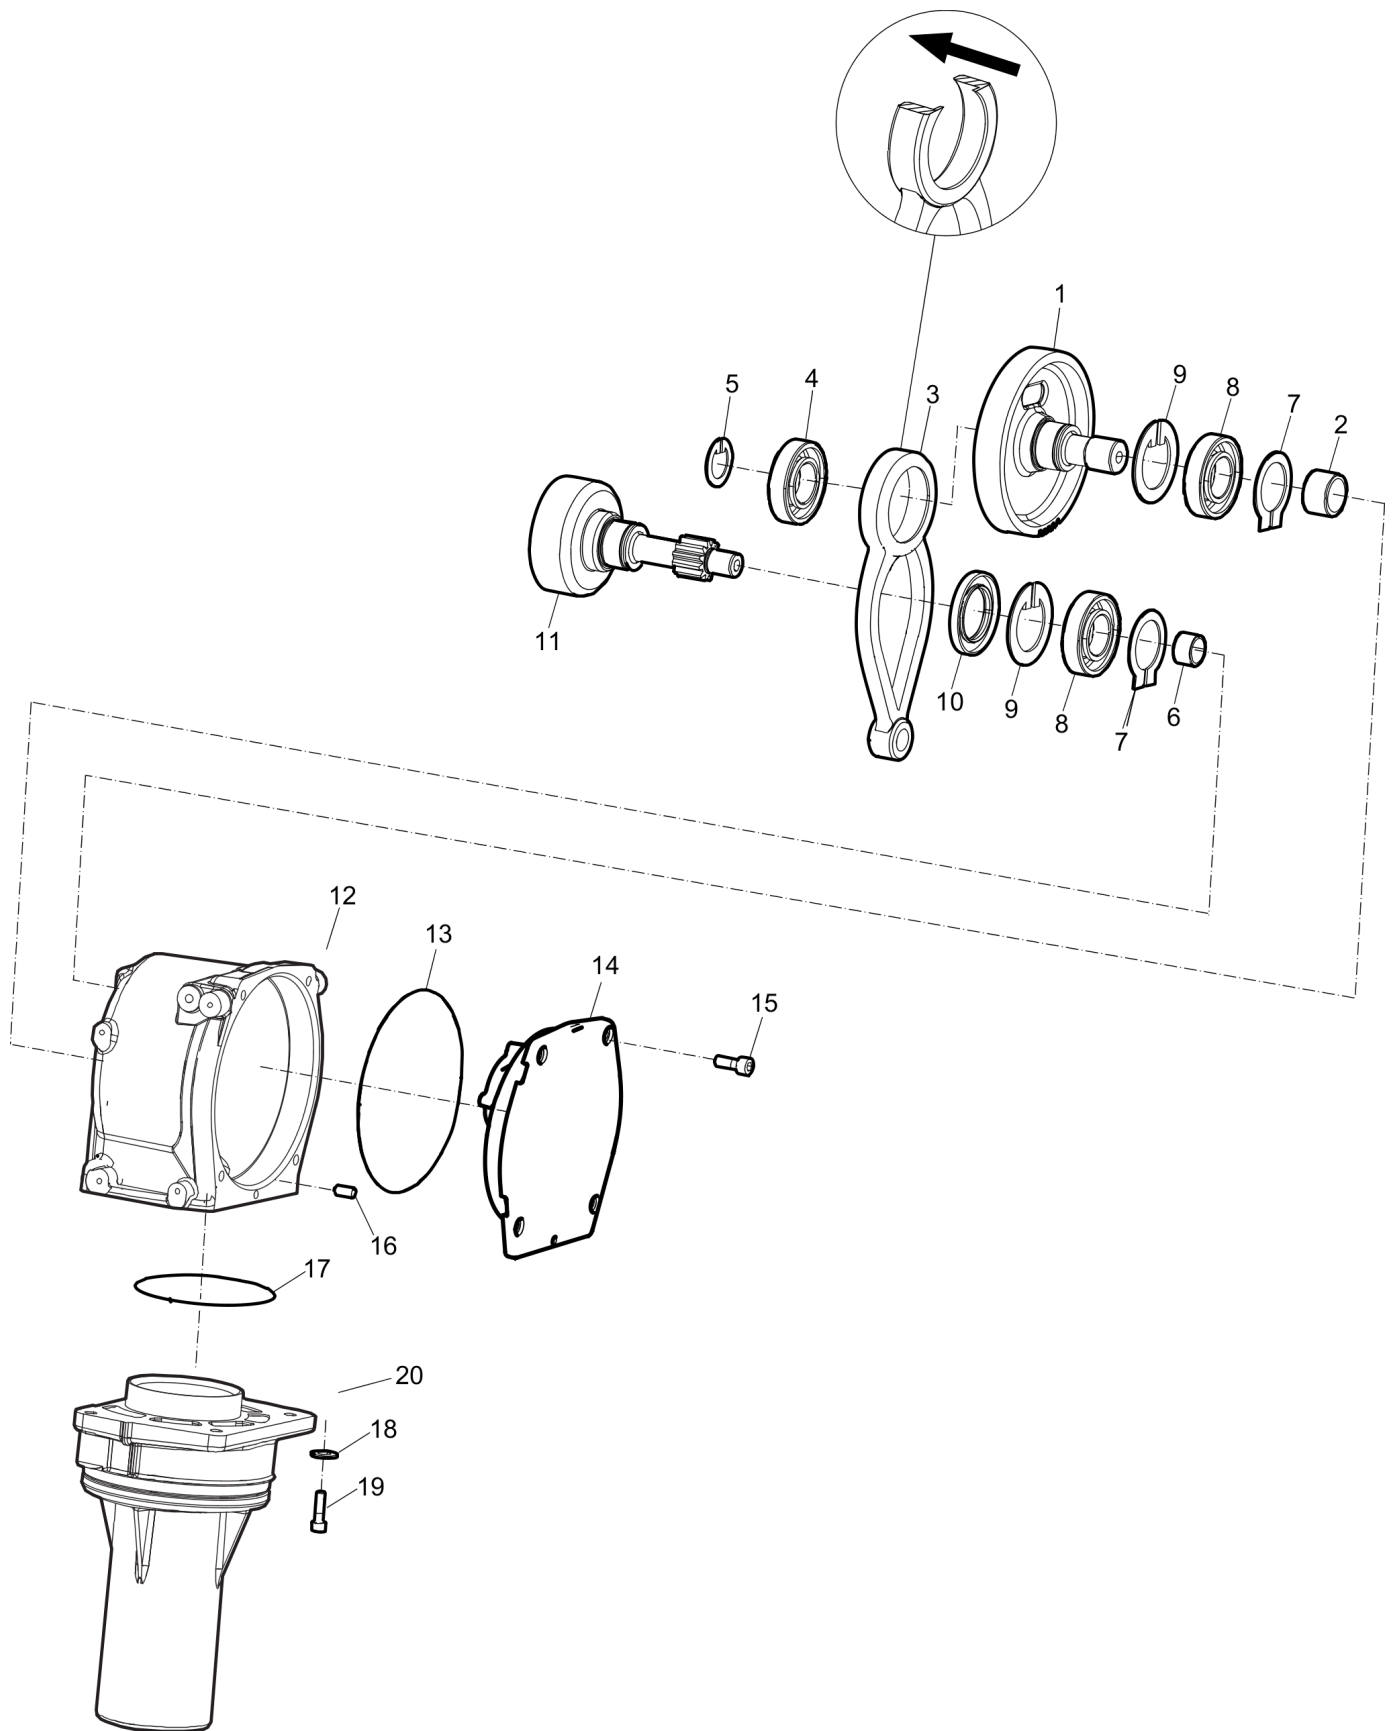

Spare parts list Transmission

Refer to Parts Online for the most up to date information. The printed information might be outdated.

Tue Apr 07 23:15:41 MDT 2015

Item	Part No.	Name	Qty	L
1	4700380906	Gear wheel	1	
2	4700904950	Needle bearing	1	
3	4700380920	Connecting rod	1	
4	4700111078	Ball bearing	1	
5	0335112700	Retaining ring for shaft	1	
6	4700904949	Needle bearing	1	
7	0335113600	Snap ring	2	
8	4700903520	Bearing	2	
9	4700151025	Snap ring	2	
10	4700904952	Sealing	1	
11	4700381477	Shaft	1	
12	3382011251	Crankcase	1	
13	4700160106	O-ring	1	
14	4700377332	Cover	1	
15	4700508096	Hexagon socket head cap screw	4	
16	4700628006	Pin	1	
17	4700160035	O-ring	1	
18	4700904230	Washer	4	
19	4700508053	Screw	4	
20	3382012440	Outer tube	1