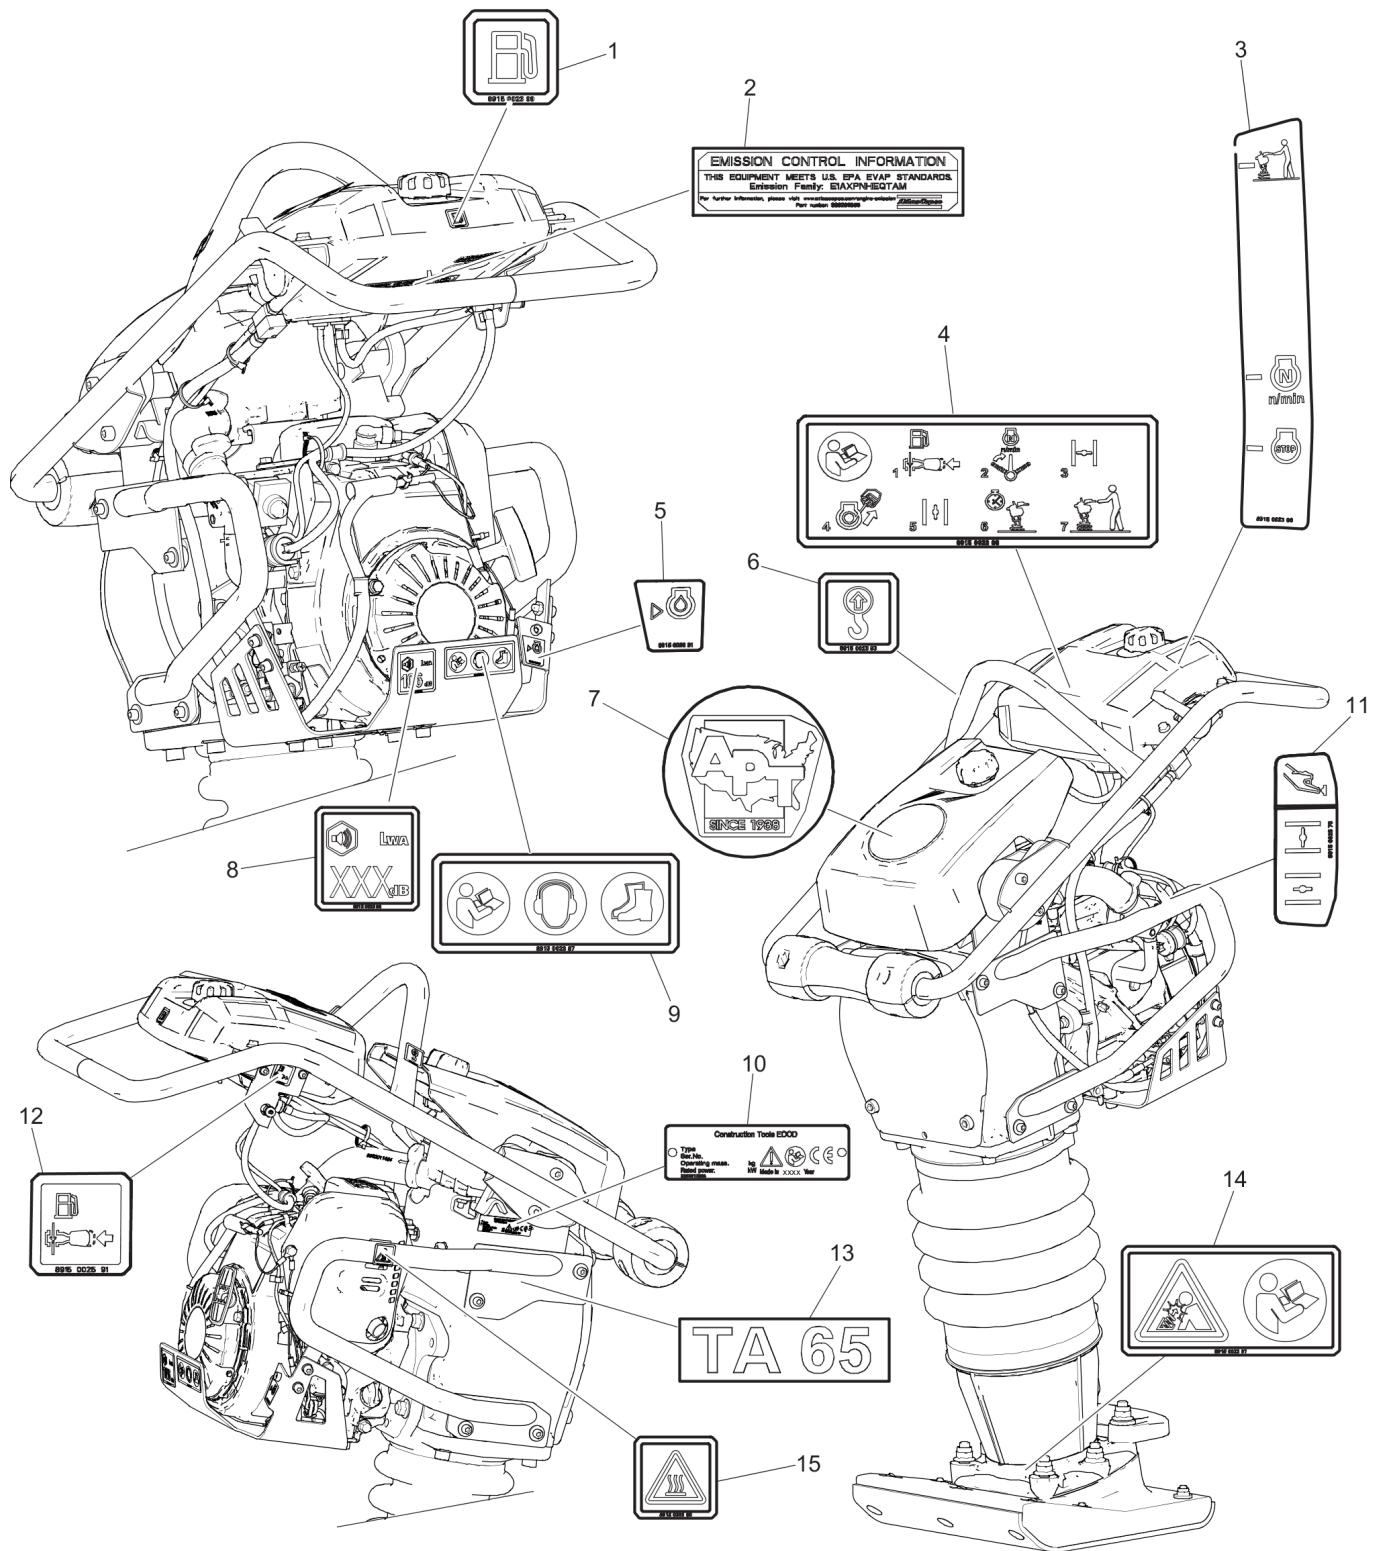

Spare parts list Labels

Refer to Parts Online for the most up to date information. The printed information might be outdated.

Tue Apr 07 23:15:43 MDT 2015

Item	Part No.	Name	Qty	L
1	8915002399	Label, fuel	1	
2	-	Label, emission control information	1	
3	8915002398	Label, start instruction	1	
4	8915002388	Label, start instruction	1	
5	8915002631	Label, engine oil indicator	1	
6	8915002393	Label, lifting point	2	
7	8915300213	Product label "APT"	1	
8	-	Sound power label	1	
9	8915002387	Safety label, read instructions, ear protection and safety boots	1	
10	-	Data plate	1	
11	8915002570	Label, engine choke and primer pump	1	
12	8915002591	Fuel tap ON/OFF	1	
13	8915300212	Product label "TA 65"	2	
14	4700791088	Safety label, compressed spring package	1	
15	8915002632	Safety label, hot surfaces	1