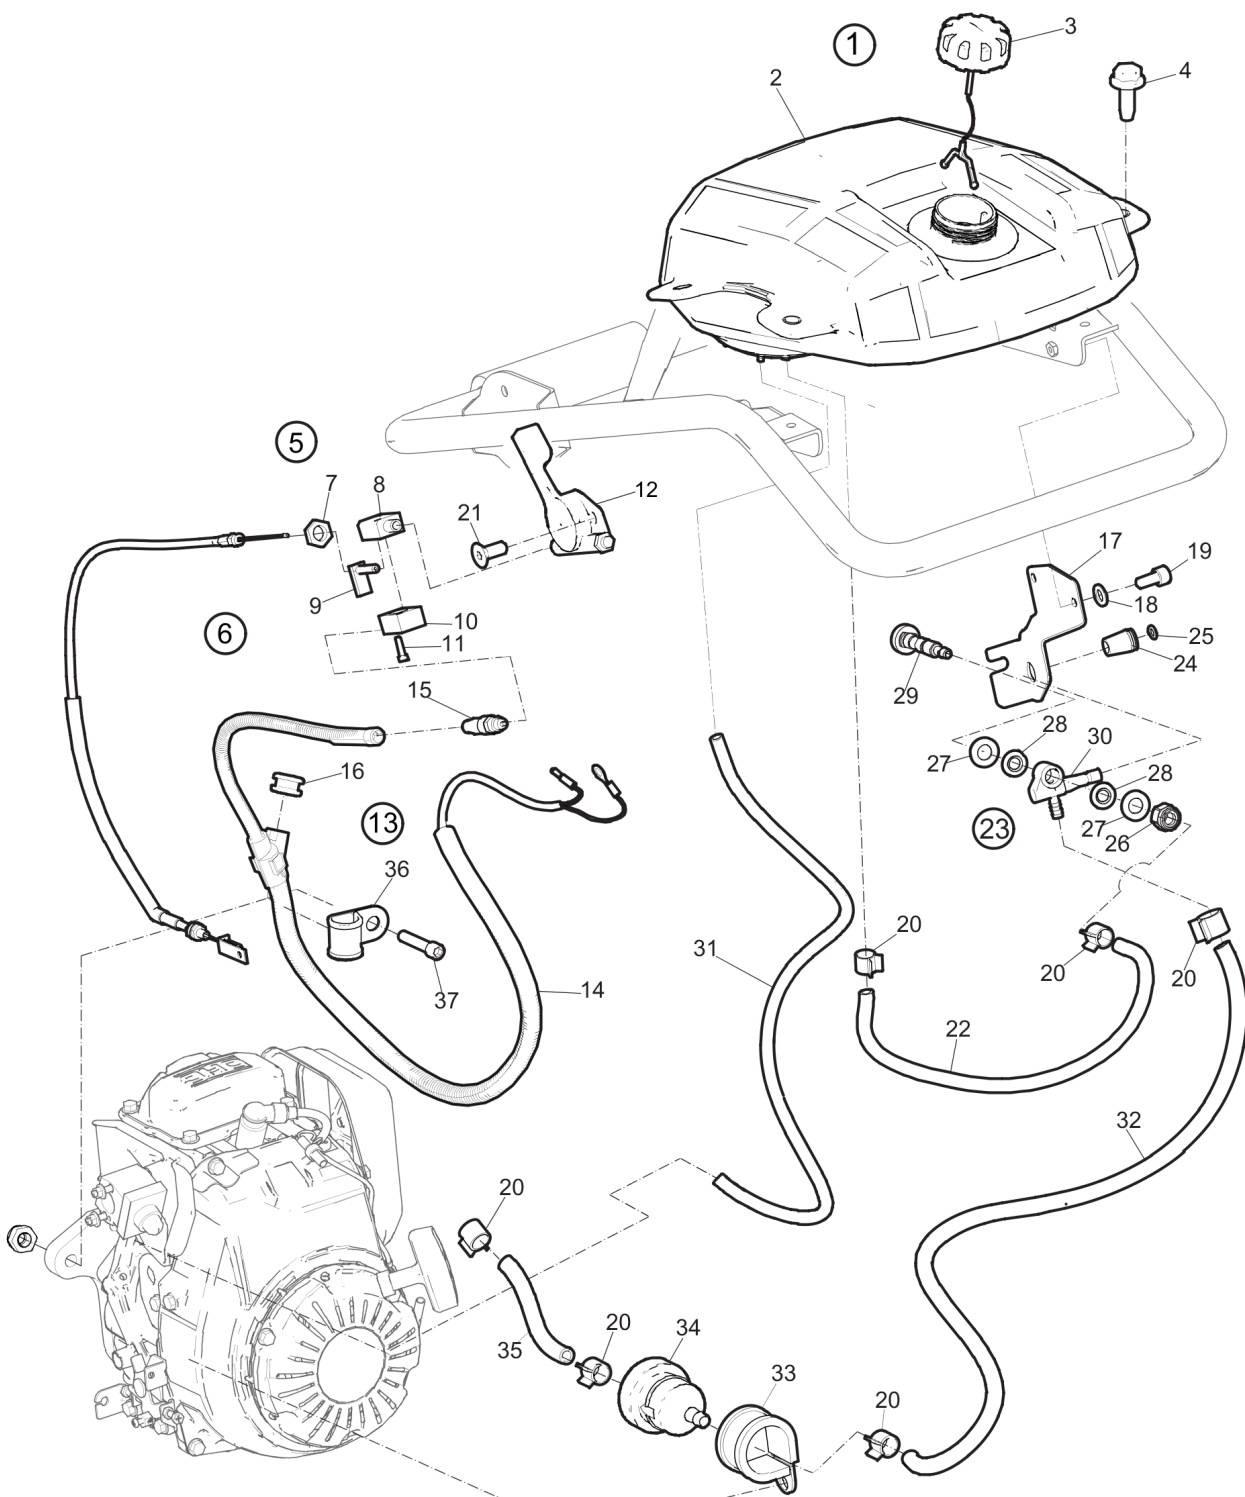

**Spare parts list** Throttle control and fuel system

Refer to Parts Online for the most up to date information. The printed information might be outdated.

Tue Apr 07 23:15:39 MDT 2015

Item	Part No.	Name	Qty	L
1	3382100311	Fuel tank, complete	1	
2	-	Tank	1	
3	3382011626	Fuel cap	1	
4	0226030500	Screw	4	
5	-	Throttle control, complete	1	
6	3382011608	Throttle wire, complete	1	
.7	-	Nut	1	
.8	-	Switch part, upper	1	
.9	-	Switch	1	
.10	-	Swirch part, lower	1	
.11	-	Screw	2	
12	3382011609	Handle, complete	1	
13	3382100312	Cable harness, complete	1	
.14	-	Cable harness	1	
15	-	Switch	1	
16	3382012916	End cover	1	
17	3382013037	Bracket	1	
18	0301231800	Flat washer	2	
19	0211120403	Screw	2	
20	0347010210	Hose clamp	6	
21	0216110051	Screw, M5 x 12 mm	2	
22	0075000209	Fuel hose	1	A
23	3382014091	Fuel tap, complete	1	
.24	-	Knob	1	
.25	-	Snap Ring	1	
.26	0291112818	Lock nut, M8	1	
.27	0301233500	Plain washer 8.4x16	3	
.28	0661100054	Sealing washer	2	
.29	-	Fuel tap screw	1	
.30	-	Fuel tap	1	
31	0075000208	Fuel hose	1	B
32	0075000209	Fuel hose	1	C
33	0346100029	Pipe clamp	1	
34	3382012761	Fuel filter	1	
35	0075000209	Fuel hose	1	D
36	0346100203	Pipe clamp	1	
37	0211125003	Hexagon socket head cap screw	1	