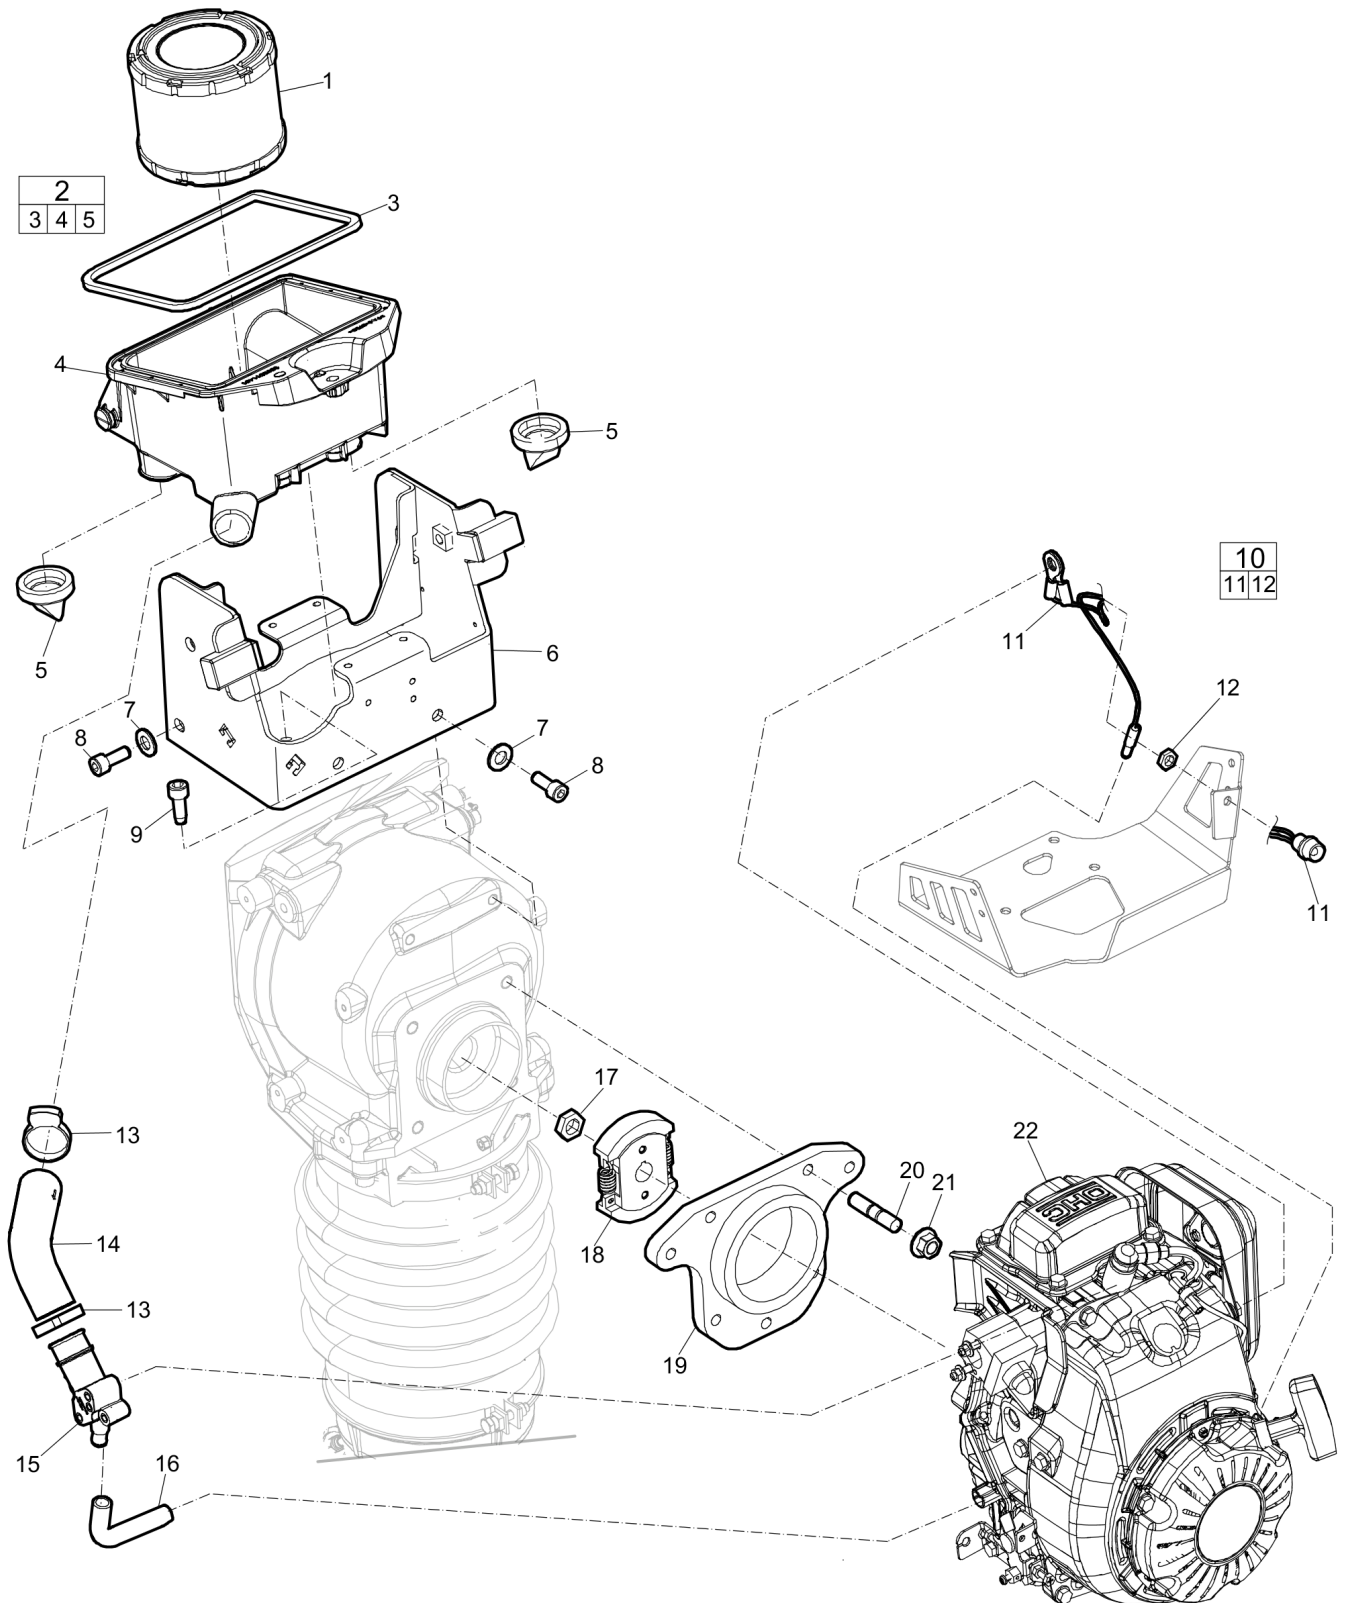

Refer to Parts Online for the most up to date information. The printed information might be outdated.

Tue Apr 07 23:15:40 MDT 2015

Item	Part No.	Name	Qty	L
1	3382011502	Air filter	1	
.2	3382011461	Air filter housing, complete	1	
.3	3382012499	Gasket	1	
.4	-	Air filter housing	1	
.5	3382011563	Evacuator valve	2	
6	3382013052	Handle bracket	1	
7	0301233500	Plain washer 8.4x16	4	
8	0211132303	Hex. Sock screw, M6S M8x20 8.8 fzb	4	
9	0211124903	Hex sock. screw	4	
10	3382012194	Engine oil indicator, complete	1	
.11	-	Wiring harness	1	
.12	-	Nut	1	
13	0347012230	Hose clamp	2	
14	3382011484	Air intake hose	1	
15	3382011473	Air hose connection	1	
16	4700379490	Hose	1	
17	0261109910	Nut, M12 x 1.25 mm A3K	1	
18	3382010862	Centrifugal clutch, complete	1	
19	-	Engine adapter	1	
20	4700384517	Stud, M10 x 47 mm	4	
21	0261109955	Nut, fine pitch, M10 x 1.25 mm	4	
22	3382012181	Engine, Honda GXR 120	1