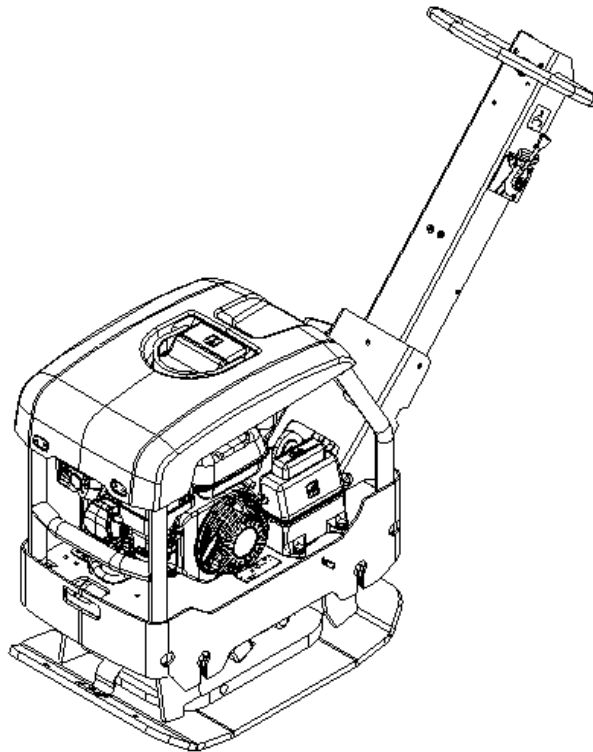

RP 204

Spare parts list

Forward and reversible plate

	Valid from serial number
RP 204	101223

Engine: Honda GX 200 UT SM-12 OH

General information

This spare parts list applies to the following:

Part number	Description
3382000630	RP 204 Honda GX200