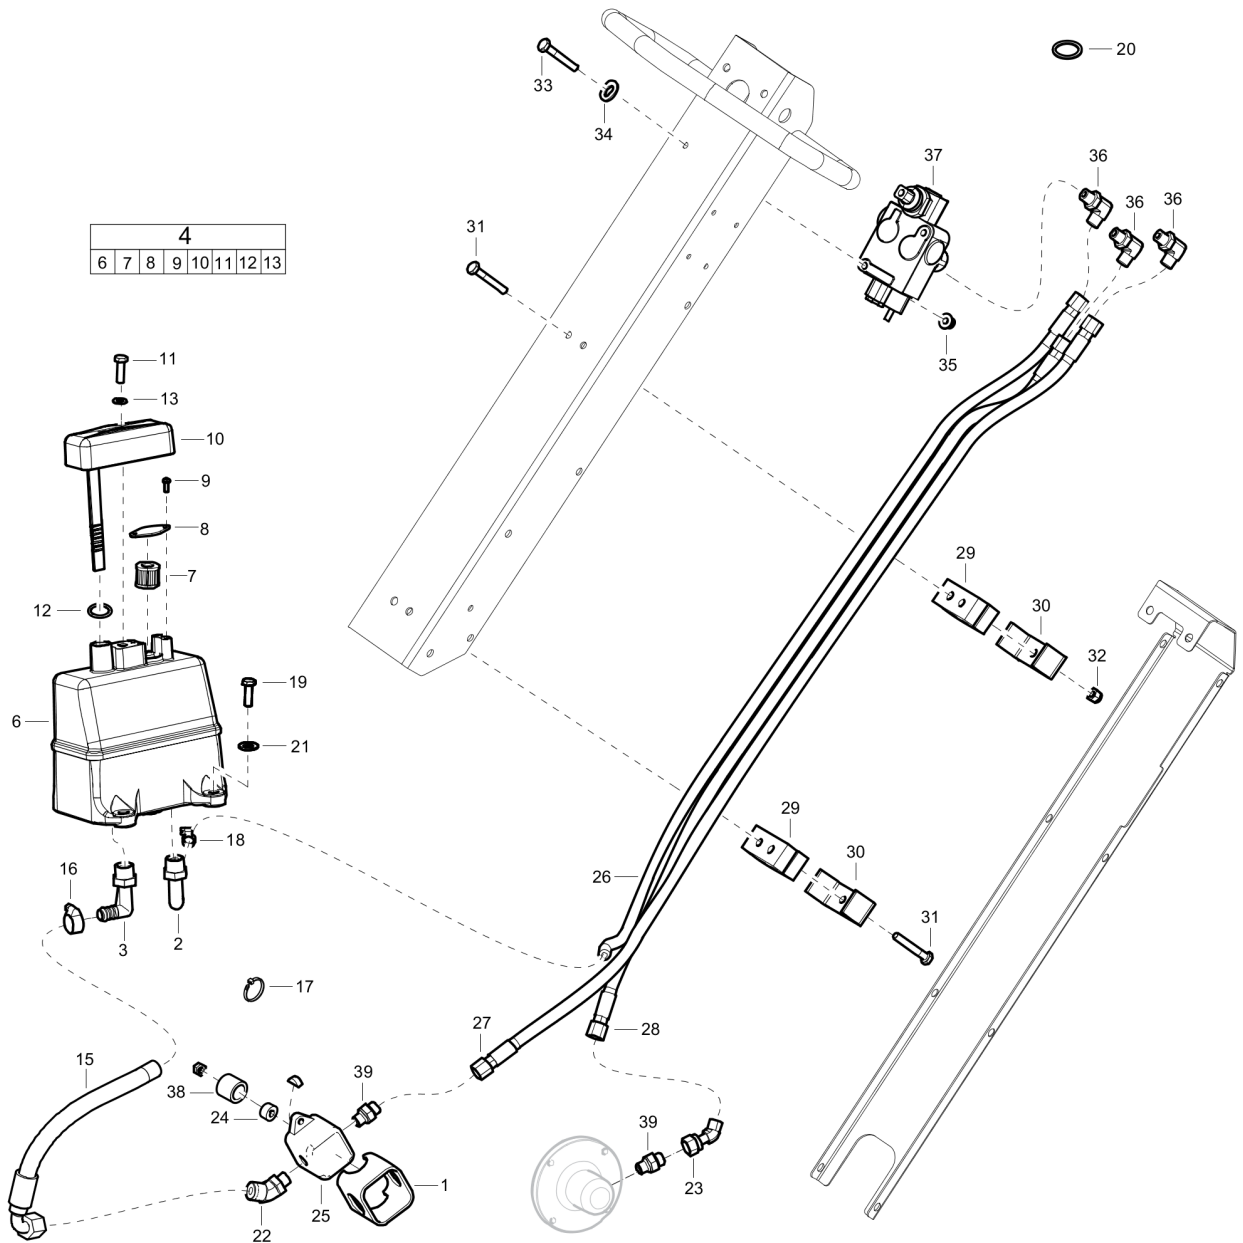

Mechanical Hydraulic system

Refer to the Parts Online web page for most up-to-date information. The printed information might be outdated.

Item	Part No.	Name	Qty	L
1	4700280540	Cover	1	
2	4700376674	Adapter	1	
3	4700376675	Adapter	1	
4	4700376677	Hydraulic oil tank, complete	1	
6	4700387830	Oil tank	1	
7	4700381566	Air filter	1	
8	4700381563	Holder	1	
9	4700904960	Screw, K50 x 12 mm Type KX-PT	2	
10	4700381385	Cover with oil dipstick	1	
11	4700500021	Screw, M8x25 mm 8.8 A2K	1	
12	4700160110	O-ring	1	
13	4700904229	Washer, 8.4x 6x1.5 mm 300HV	1	
15	4700395373	Hydraulic hose	1	
16	4700313003	Hose clamp	1	
17	0348010119	Cable	1	
18	4700313108	Hose clamp	1	
19	0147136303	Bolt	4	
20	4700901141	Loctite	1	
21	0300027438	Washer	4	
22	4700792253	Elbow	1	
23	4700791403	Elbow	1	
24	4700928894	Sleeve	1	
25	4700383562	Hydraulic pump	1	
26	3382014597	Hose	1	
27	3382014590	Hose	1	
28	3382014593	Hose	1	
29	4700280534	Rubber block	2	
30	3382010182	Bracket	2	
31	0147133003	Screw	4	
32	0291112818	Nut	2	
33	0147125503	Screw, M6 x 55 mm 8.8 A2K	2	
34	0301232100	Plain washer	2	
35	0291112816	Lock nut, M8	2	
36	4700791397	Connector	3	
37	4700282993	Valve, complete	1	

Refer to the Parts Online web page for most up-to-date information. The printed information might be outdated.