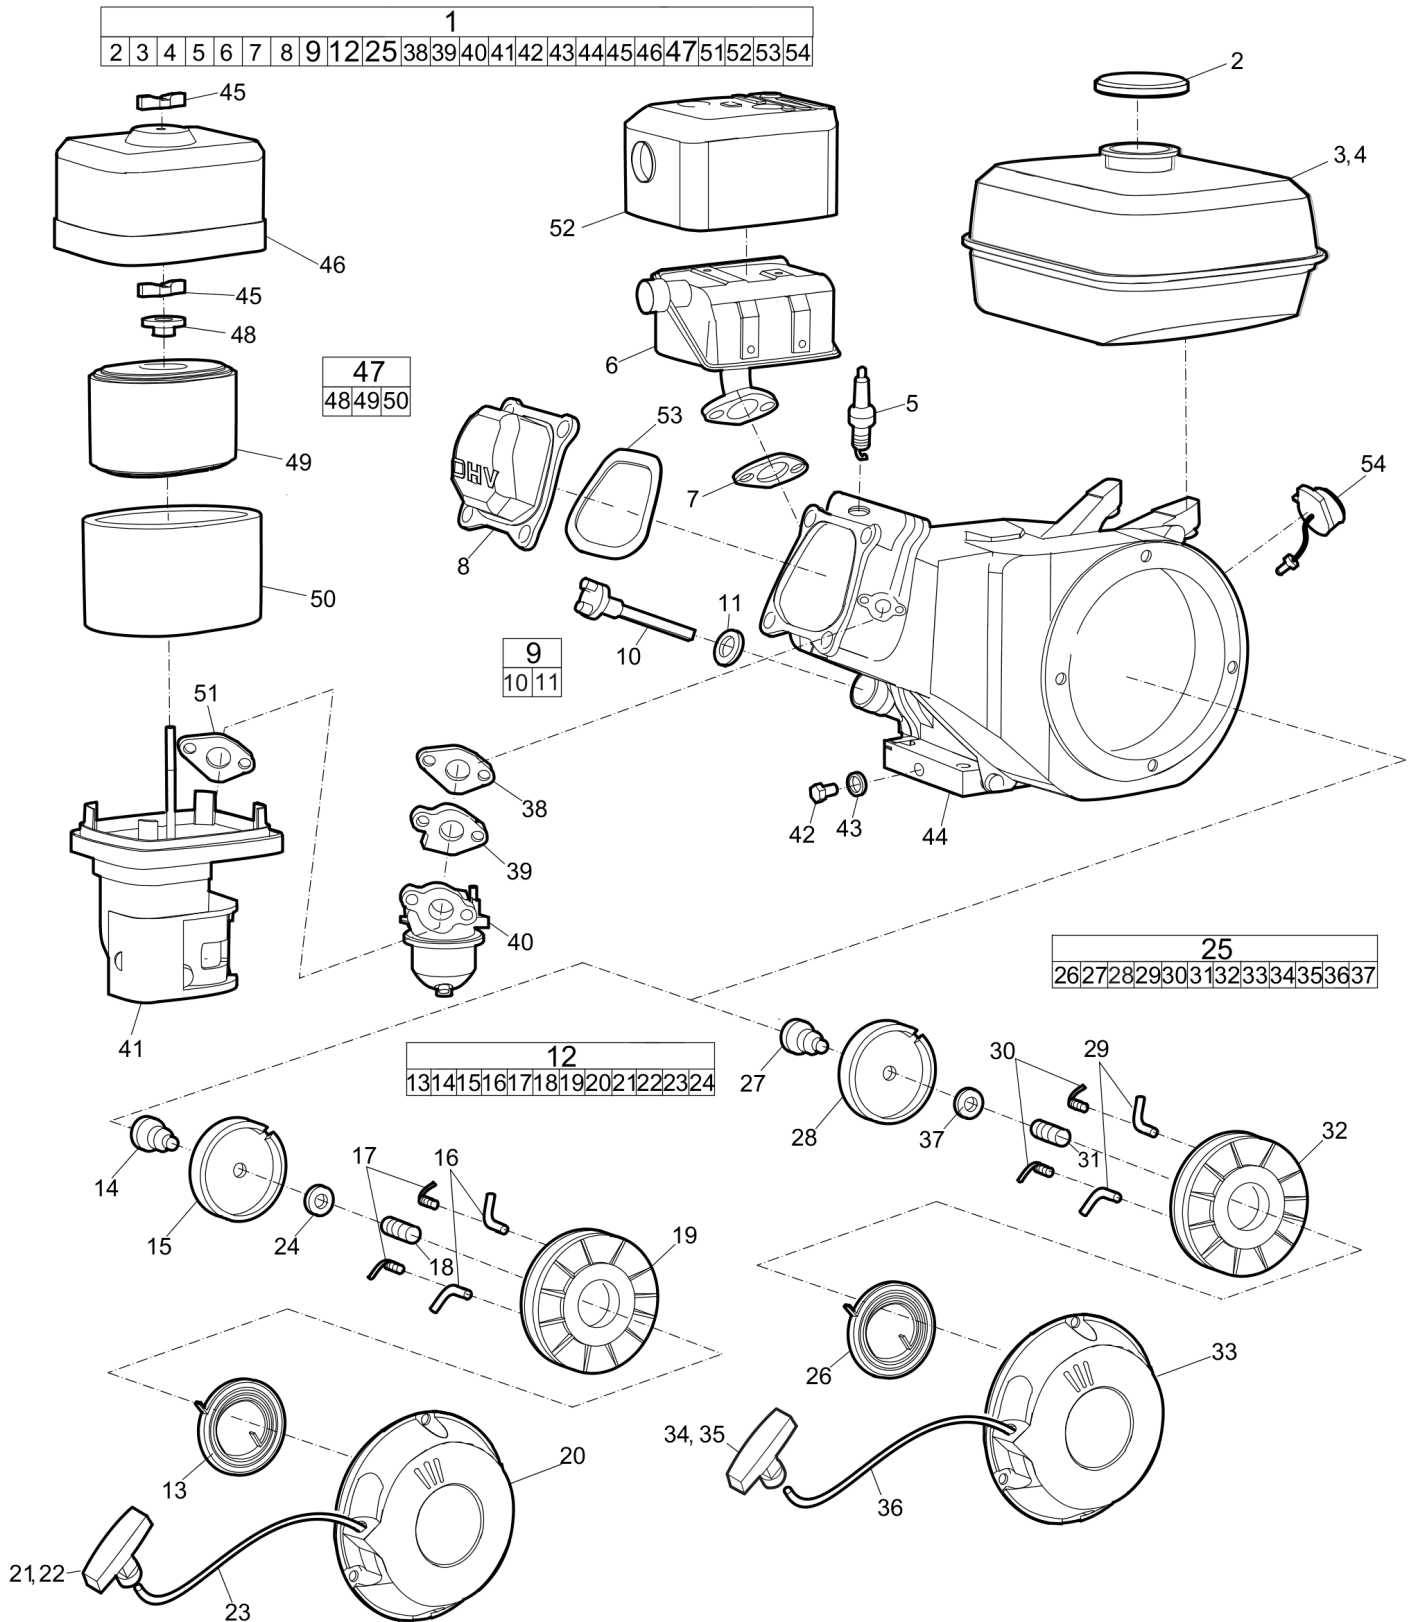

Engine Engine, Honda GX 200 UT SM-12 OH

Refer to the Parts Online web page for most up-to-date information. The printed information might be outdated.

Item	Part No.	Name	Qty	L
1	4700387979	Engine, complete Honda GX200 SM-12SD	1	
2	4700950168	Fuel cap	1	
3	3382100173	Fuel tank	1	A
4	3382100106	Fuel tank	1	B
5	3382100054	Plug, spark (bpr5es) (ngk)	1	
6	4700239889	Muffler	1	
7	4700239063	Gasket, muffler	1	
8	4700937917	Cover comp., head	1	
9	3382100165	Cap assy., oil filler	1	
10	-	Dipstick	1	C
11	4700238303	Oil plug gasket	1	
12	4700940538	Recoil starter, complete	1	D
13	4700239375	Spring	1	
14	3382100177	Adjustment screw	1	
15	3382100191	Guide	1	
16	3382100169	Ratchet	2	
17	3382100192	Spring, return	2	
18	3382100193	Spring	1	
19	3382100171	Reel	1	
20	3382015349	Case comp., recoil starter *nh1*	1	
21	3382100194	Handle	1	E
22	4700239391	Grip, starter	1	F
23	4700239374	Starting rope	1	
24	3382100170	Friction washer	1	
25	3382100190	Recoil starter, complete	1	G
26	4700239375	Spring	1	
27	3382100177	Adjustment screw	1	
28	3382100191	Guide	1	
29	3382100169	Ratchet	2	
30	3382100192	Spring, return	2	
31	3382100193	Spring	1	
32	3382100171	Reel	1	
33	-	Injector part	1	
34	4700239391	Grip, starter	1	H
35	3382100194	Handle	1	I

Refer to the Parts Online web page for most up-to-date information. The printed information might be outdated.