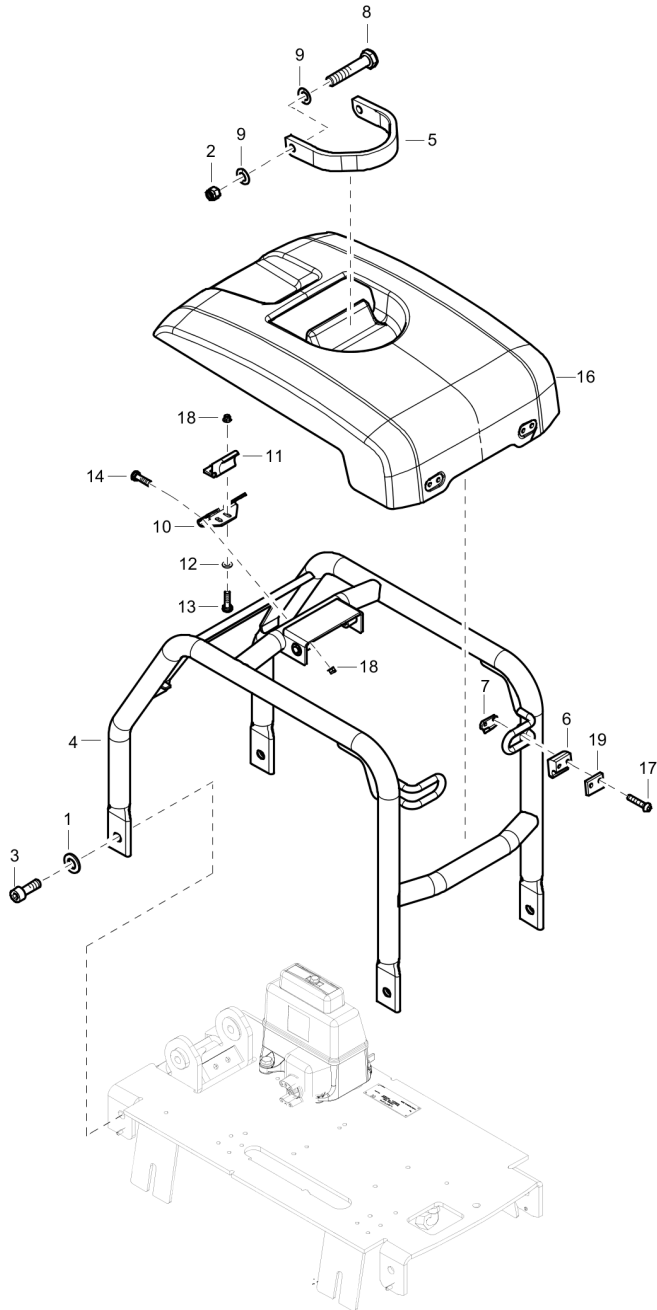

Comments for Page: Forward and reverse piston repair kit

(L)OCAL REMARKS

A | See section "Eccentric element".

Service Transport device kit

Item	Part No.	Name	Qty	L
1	4700394969	Transport device kit	1	
-	--	Transport device	1	
-	--	Strap	1	
-	--	Washer, 13 x 36 x 6 mm, 0.51 x 1.42 x 0.24 in. 300 HV	1	
-	--	Screw, M12 x 25 mm 8.8 A3K	1	
-	--	Screw, M8 x 30 mm 8.8	4	
-	--	Wheel shaft	2	
-	--	Washer	4	
-	--	Wheel	2	
-	--	Split pin	2	
-	--	Washer, 8.4 x 22 x 3 mm, 0.33 x 0.87 x 0.12 in. 300 HV	4	
-	--	Nut, M8 A2K	4	

Mechanical Frame and hoods

Refer to the Parts Online web page for most up-to-date information. The printed information might be outdated.

Item	Part No.	Name	Qty	L
1	0300013079	Washer, 10.5 x 22 x 4 mm, 0.41 x 0.87 x 0.16 in. 300 HV	4	
2	0291112822	Lock nut	2	
3	0147300029	Flange screw M12 x 40 mm 8.8 A3K	4	
4	3382014986	Protective frame	1	
5	4700284237	Lifting lug	1	
6	4700387260	Clip	2	
7	4700387705	Stop	2	
8	0147140703	Hexagon bolt	2	
9	0384300059	Washer	4	
10	4700387261	Bracket	1	
11	4700387259	Clip	1	
12	0301232100	Plain washer	2	
13	0215001102	Screw	2	
14	0215001102	Screw	4	
16	3382014813	Hood	1	
17	0215001107	Screw	4	
18	0291112816	Lock nut, M8	6	
19	3382014285	Distance	2	

Item	Part No.	Name	Qty	L
1	3382014326	Engine plate	1	
2	0291112822	Lock nut	2	
3	0301235800	Plain washer	10	
4	3382010059	Strap	1	
5	0303115900	Washer, 13x36x6 mm, 0.51x1.42x0.24 ". 300HV	4	
6	0147140003	Hex. head screw	2	
7	0147140303	Bolt	2	
8	3382010021	Strap	1	
9	0266211100	Hex.nut	4	