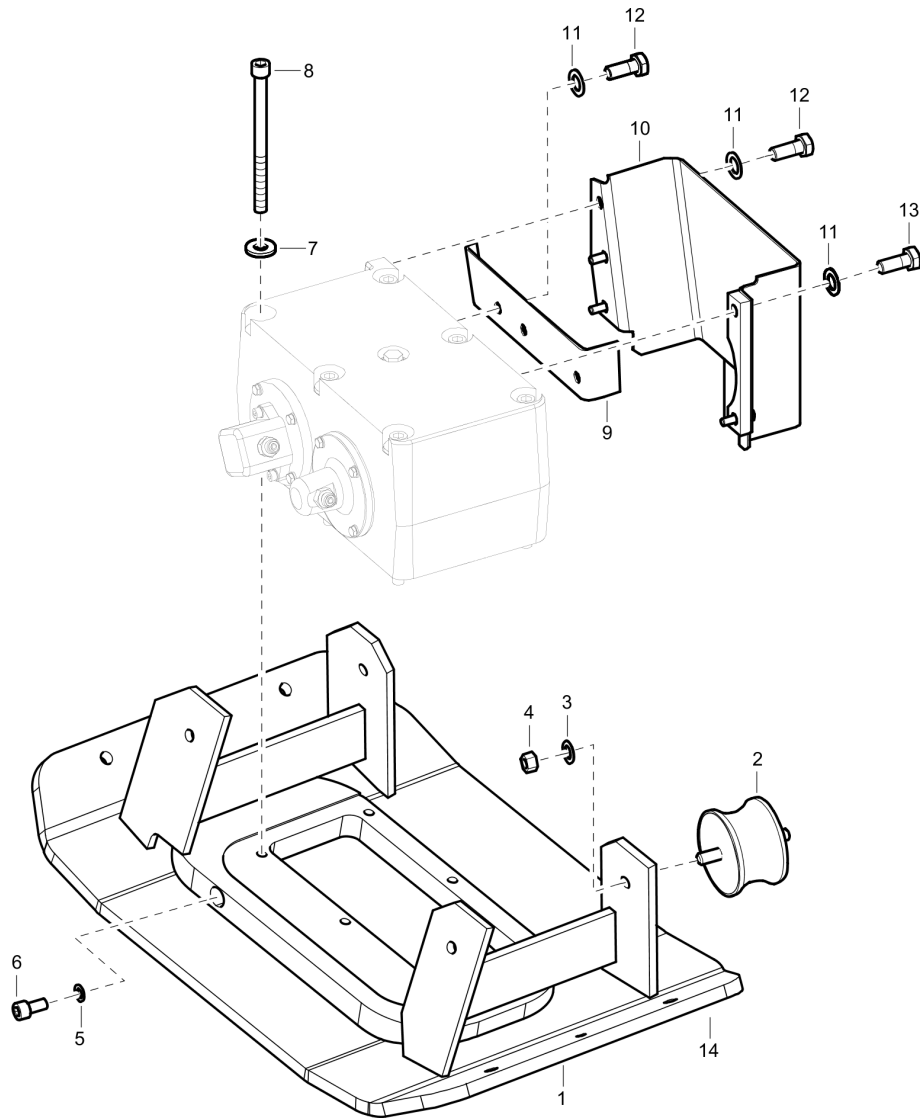

Mechanical Ground plate and eccentric element installation

Refer to the Parts Online web page for most up-to-date information. The printed information might be outdated.

Item	Part No.	Name	Qty	L
1	3382014148	Ground plate	1	
2	4700280750	Shock absorber	4	
3	0301235800	Plain washer	8	
4	0266211200	Nut	4	
5	4700747541	COPPER WASHER	1	
6	0211136003	Hexagon socket screw	1	
7	0300027411	Washer	6	
8	0211110498	Screw, M12 x 160 mm 12.9GEOMET®	6	
9	4700280858	V-belt protection, inner	1	
10	4700280871	V-belt cover	1	
11	0301233500	Plain washe	8	
12	0147132303	Hex. head screw	6	
13	0147132603	Hexagon bolt	2	
14	4700394562	Ground plate 600 mm	1