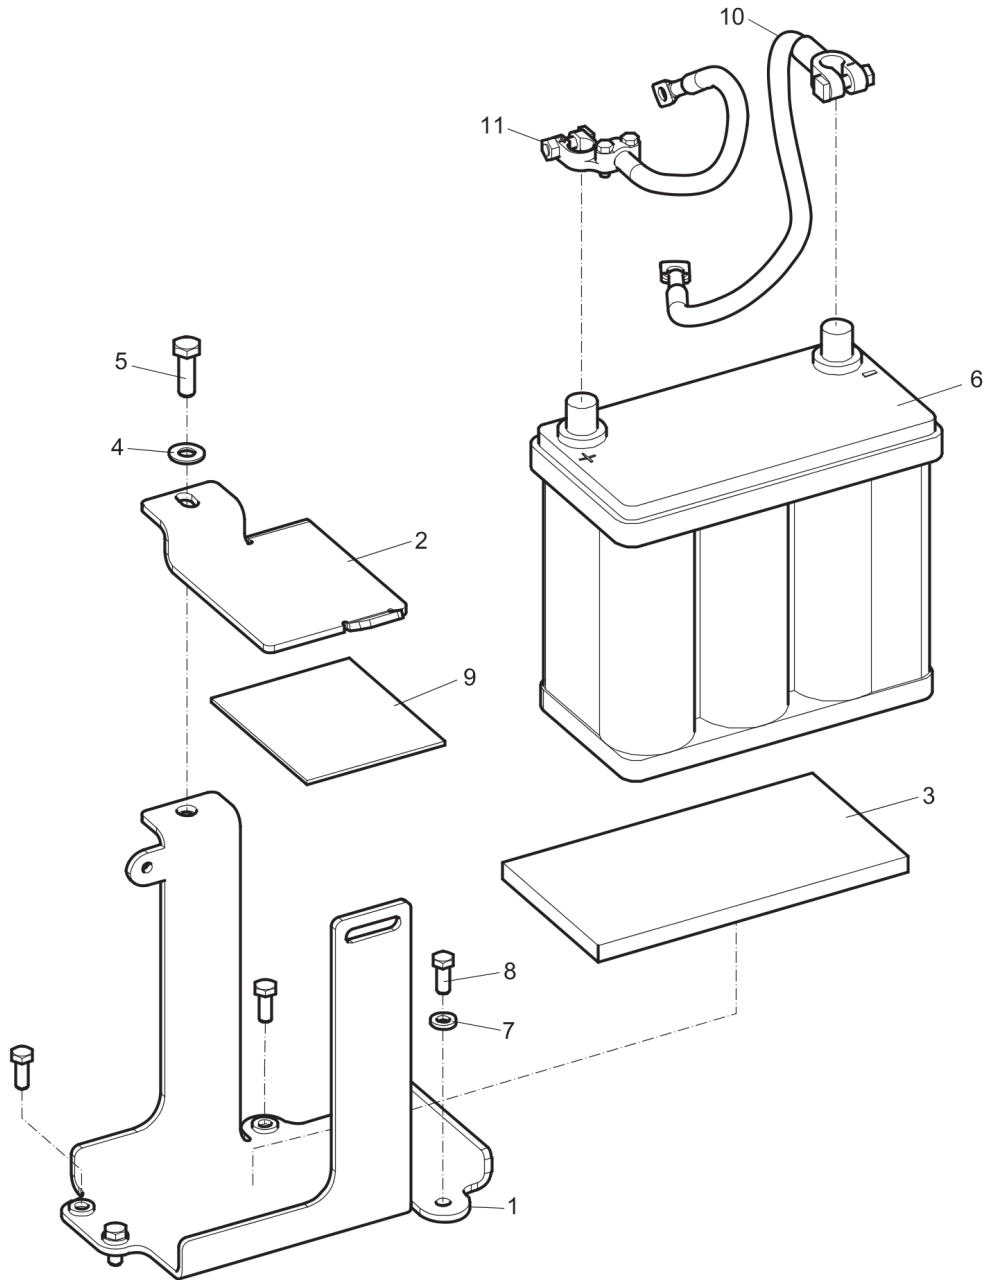

Mechanical Battery installation

Refer to the Parts Online web page for most up-to-date information. The printed information might be outdated.

Item	Part No.	Name	Qty	L
1	4700395879	Holder	1	
2	4700395878	Bracket	1	
3	4700395687	Insulation	1	
4	0300027438	Washer	1	
5	0147136303	Bolt	1	
6	4700378719	Battery	1	
7	4700904556	Steel plain washer 8,4x16x3,0	4	
8	0147132303	Hex. head screw	4	
9	4700395998	Rubber cloth	1	
10	4700792717	Battery cable -	1	
11	4700792234	Battery cable +	1