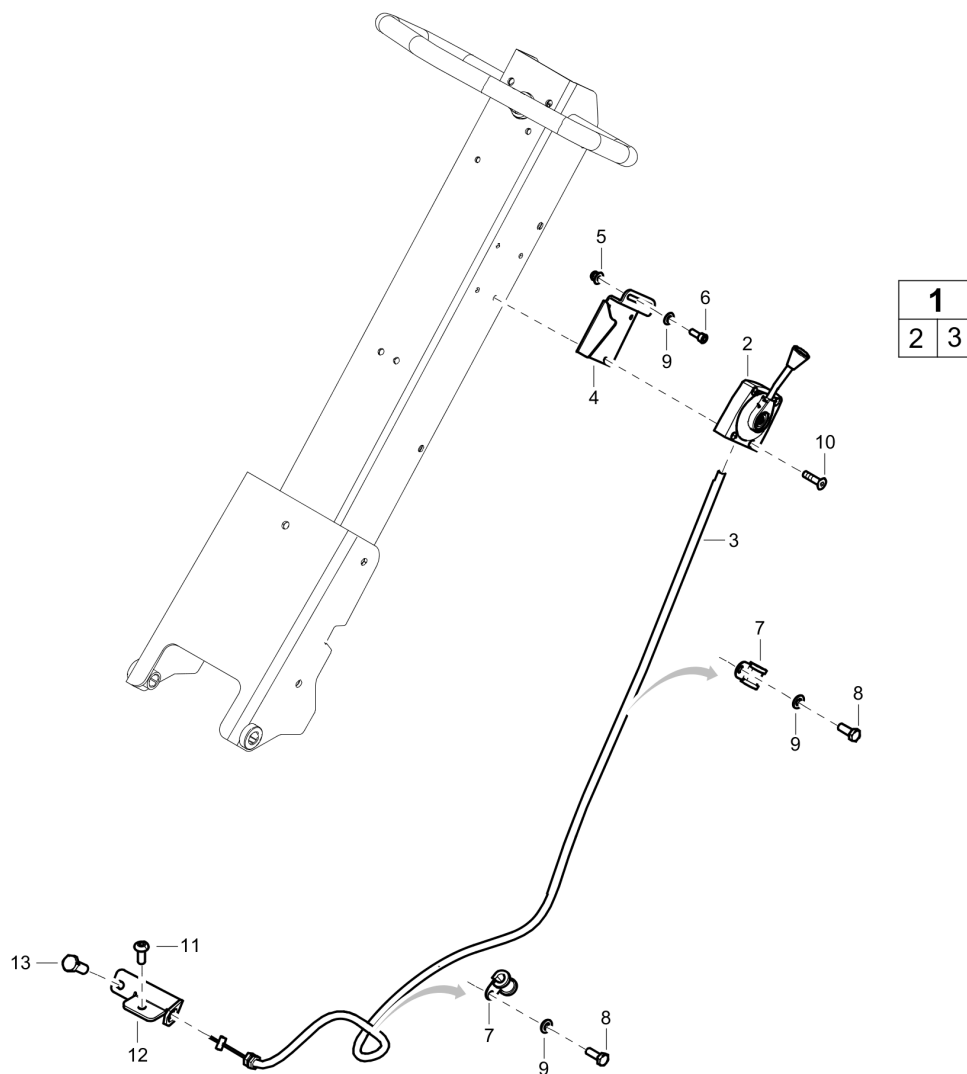

Mechanical Throttle control, Honda

Refer to the Parts Online web page for most up-to-date information. The printed information might be outdated.

Item	Part No.	Name	Qty	L
1	3382014779	Throttle control	1	
2	4700397114	Throttle handle	1	
3	3382014780	Cable	1	
4	4812070115	Throttle control bracket	1	
5	0291112816	Lock nut,M8	1	
6	0147124603	Screw	2	
7	0346100201	Clamp	2	
8	0211124603	Screw	2	
9	0301232100	Plain washer	2	
10	0216110080	Screw, M5 x 30 mm A2-70	4	
11	0215001086	Hexagon socket button head screw	1	
12	4700387958	Bracket	1	
13	0211124603	Screw	1