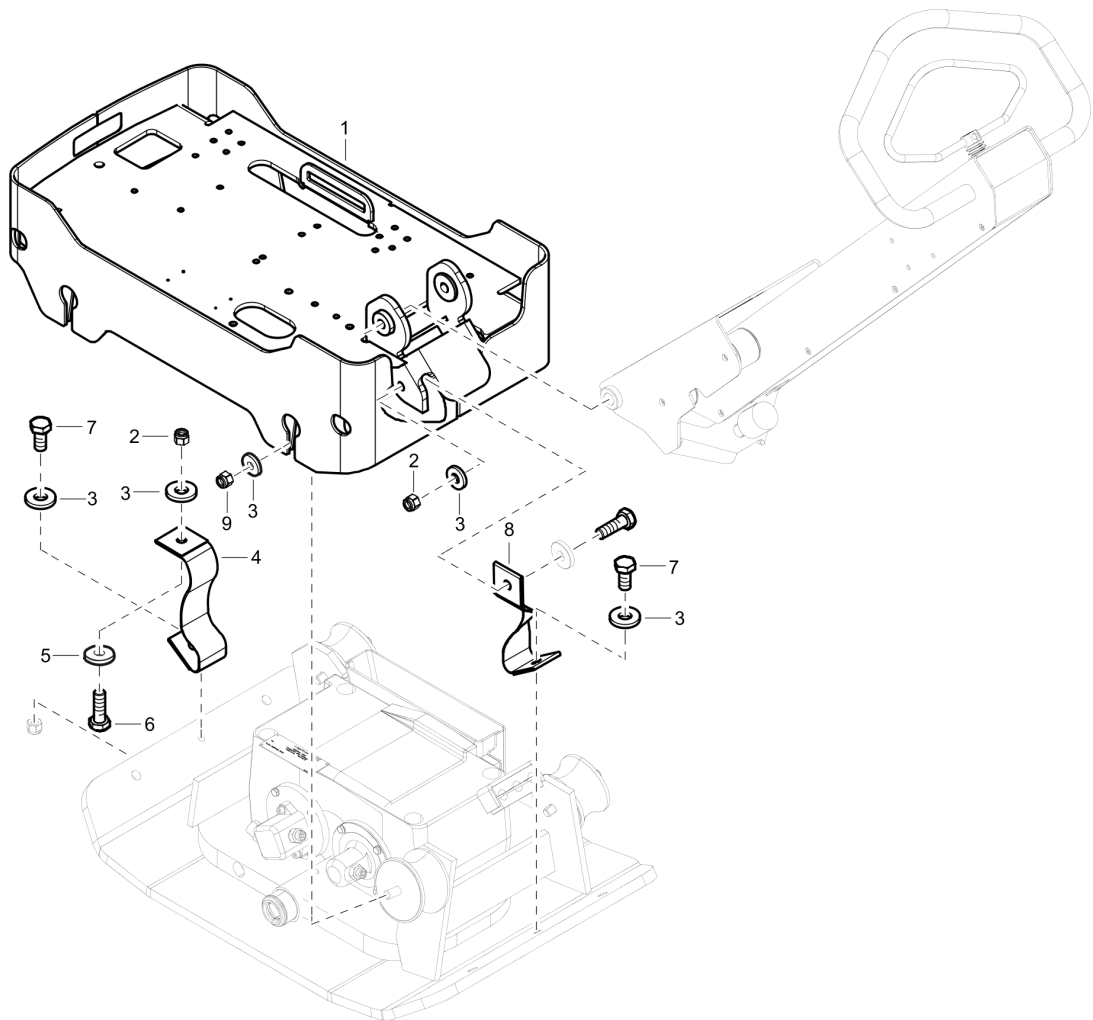

Mechanical Engine plate

Refer to the Parts Online web page for most up-to-date information. The printed information might be outdated.

Item	Part No.	Name	Qty	L
1	3382014326	Engine plate	1	
2	0291112822	Lock nut	2	
3	0301235800	Plain washer	10	
4	3382010059	Strap	1	
5	0303115900	Washer, 13x36x6 mm, 0.51x1.42x0.24 ". 300HV	4	
6	0147140003	Hex. head screw	2	
7	0147140303	Bolt	2	
8	3382010021	Strap	1	
9	0266211100	Hex.nut	4	

Refer to the Parts Online web page for most up-to-date information. The printed information might be outdated.