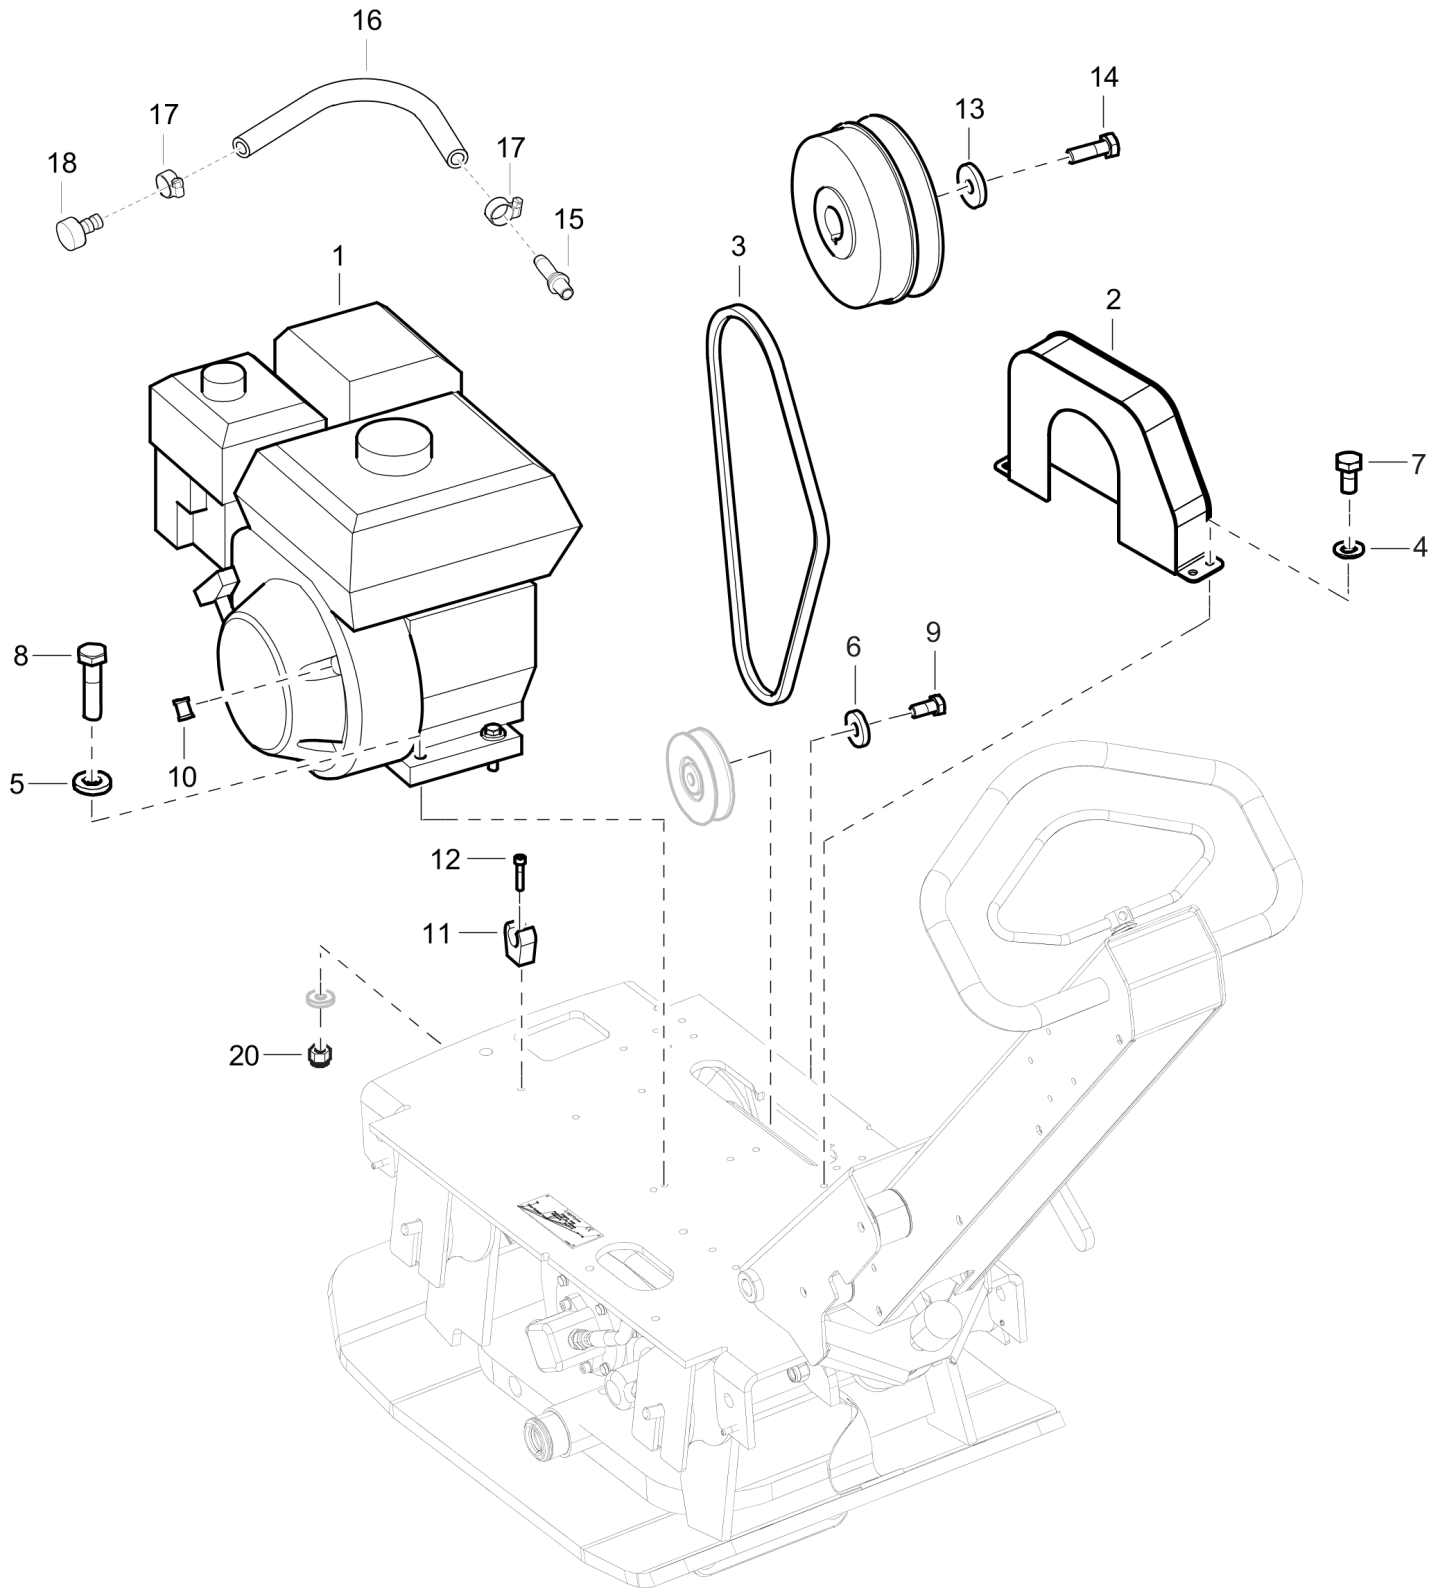

Engine Engine installation, Honda

Refer to the Parts Online web page for most up-to-date information. The printed information might be outdated.

Item	Part No.	Name	Qty	L
1	4700387979	Engine, complete Honda GX200 SM-12SD	1	A
2	3382014423	V-belt cover	1	
3	4700281345	V-belt	1	
4	0300013055	Washer, 8.4 x 16 x 1.5 mm, 0.33 x 0.63 x 0.06 in. 300 HV	4	
5	0301233500	Plain washe	4	
6	0300013079	Washer, 10.5 x 22 x 4 mm, 0.41 x 0.87 x 0.16 in. 300 HV	1	
7	0147132203	Hex. head screw	4	
8	0147132703	Hex. head screw m8 x 35	4	
9	0147136203	Hexagon head screw	1	
10	0346100201	Clamp	1	
11	4700281234	Ryw-clips	1	
12	0211121003	Screw	1	
13	0300013080	Washer, 8.4 x 26 x 4 mm, 0.33 x 1.02 x 0.16 in. 300 HV	1	
14	0147132503	Hex. head screw	1	
15	4812070374	Hose connection	1	
16	3382010186	Hose	1	
17	4700313001	Hose clamp, 11-18 x 9 mm, 0.43 -0.71 x 0.35 in.	2	
18	3382010180	Plug	1	
20	0291112856	Nut, M5 A2K	1	

Refer to the Parts Online web page for most up-to-date information. The printed information might be outdated.