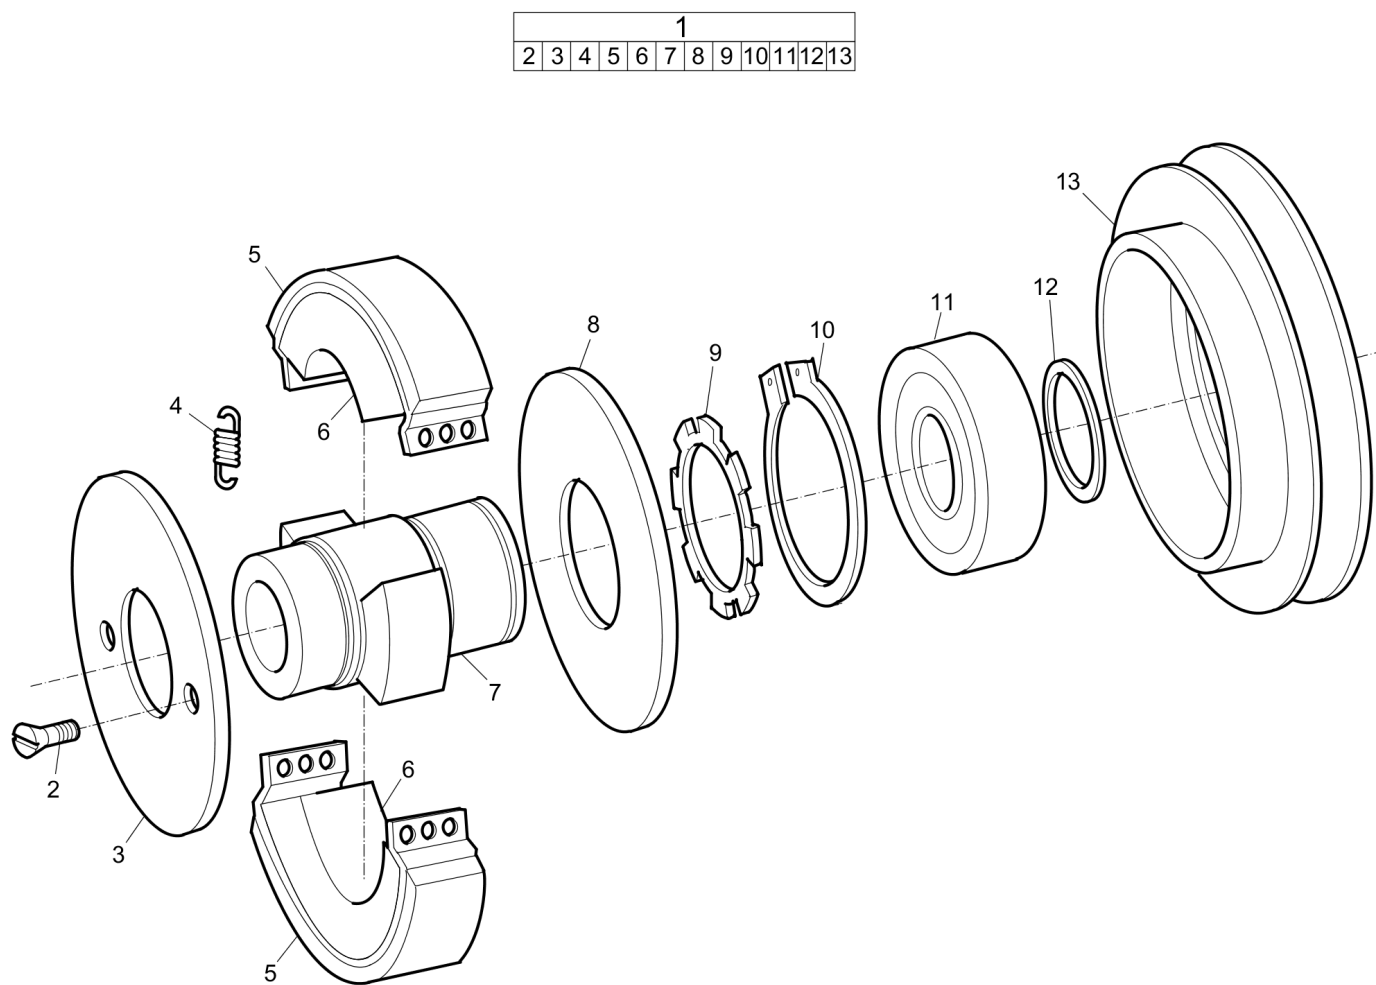

Mechanical Centrifugal clutch, Honda

Refer to the Parts Online web page for most up-to-date information. The printed information might be outdated.

Item	Part No.	Name	Qty	L
1	4700281124	Centrifugal clutch, cpl	1	
2	4700535002	Screw	2	
3	3382010184	Cover	1	
4	4700929356	Spring	2	
5	4700929360	Clutch lining	2	
6	4700239290	Weight	2	
7	4700935807	Hub	1	
8	4700935808	Cover	1	
9	4700239734	Retaining ring	1	
10	4700151019	Retaining ring	1	
11	4700111180	Ball bearing	1	
12	4700150012	Retaining ring for shaft	1	
13	4700935803	Pulley	1