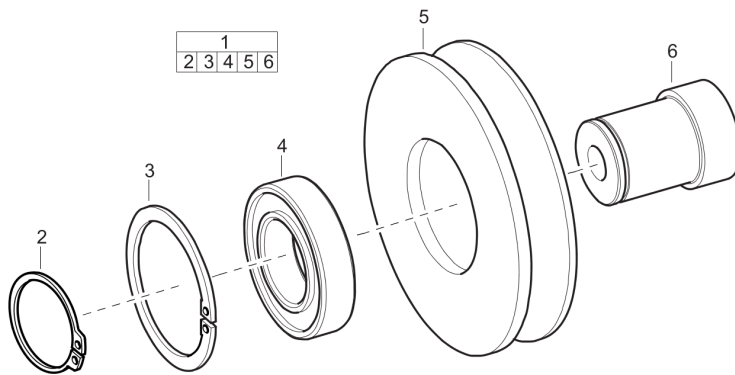

Mechanical Belt tightner

Item	Part No.	Name	Qty	L
1	4700280835	Belt tightener	1	
2	0335112700	Circlip	1	
3	0335210511	Snap ring	1	
4	4700111114	deep groove ball bearing	1	
5	4700280836	V-belt pulley	1	
6	4700280837	Shaft	1