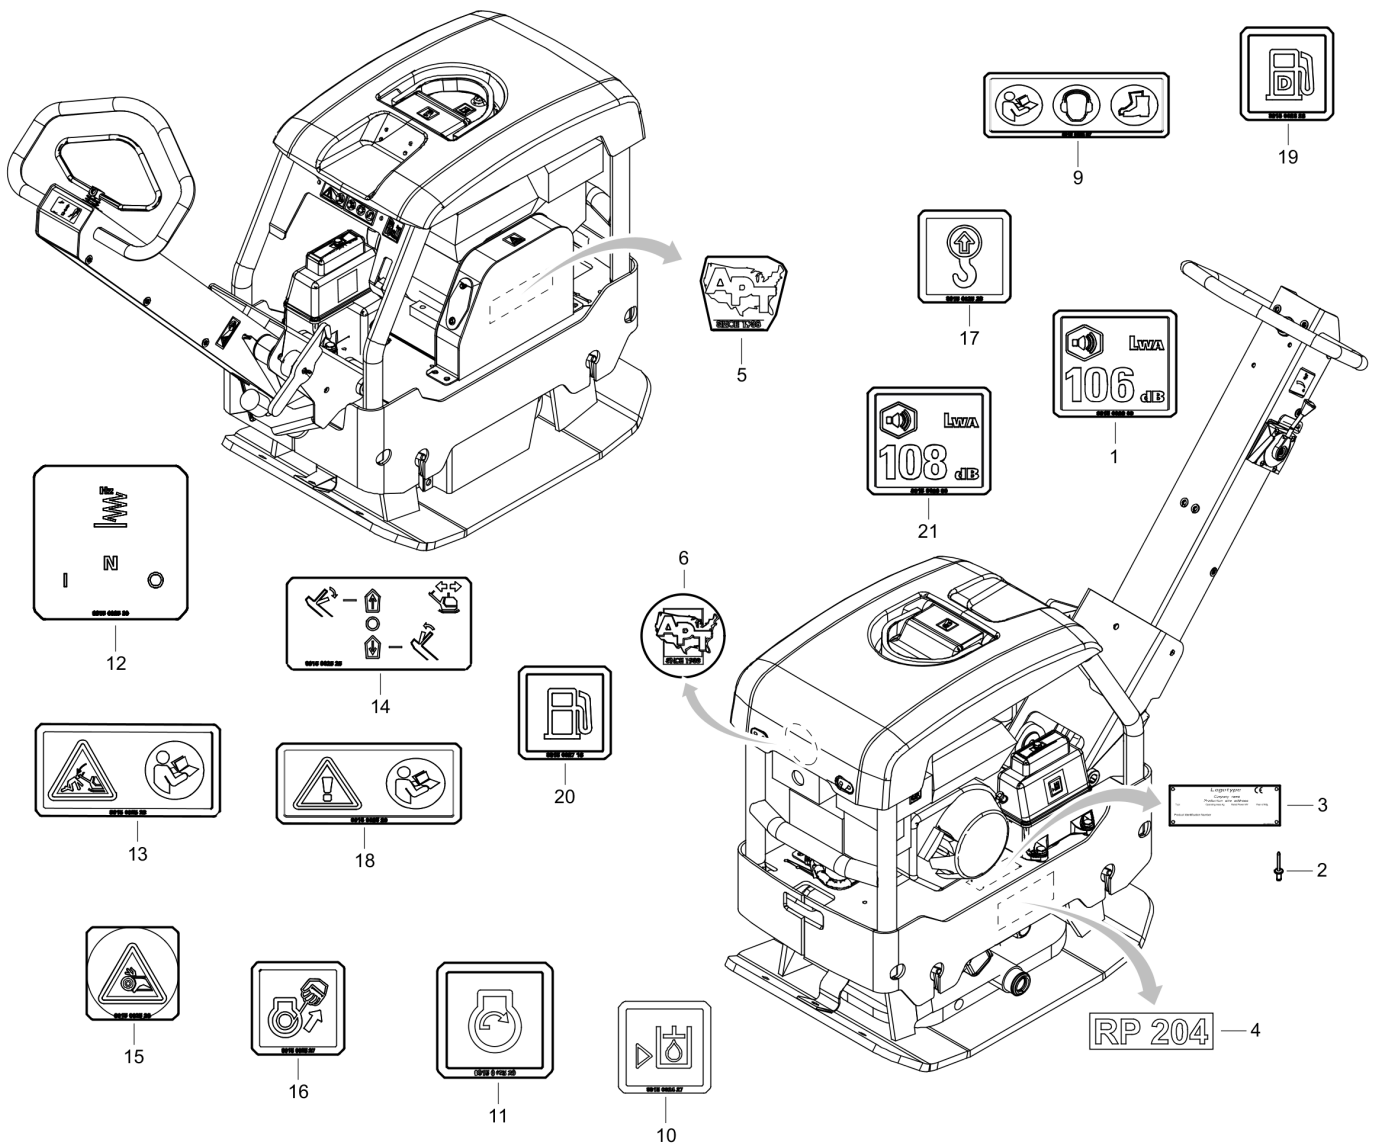

Mechanical Decals

Refer to the Parts Online web page for most up-to-date information. The printed information might be outdated.

Item	Part No.	Name	Qty	L
1	8915002608	Decal 40x40 mm, noise 106 db	1	
2	0244414300	Drive screw	4	
3	-	Dataplate	1	
4	8915300304	Product name	2	
5	3382012659	Apt logo	1	
6	8915300299	APT logotype	1	
9	8915002387	Safety label, read instructions, ear protection and safety boots	1	
10	8915002427	Label, hydraulic oil level	1	
11	8915002520	Label, electric engine start	1	
12	8915002530	Label, throttle control EPA	1	
13	8915002523	Safety label, lock handle	1	
14	8915002525	Label, operator panel	1	
15	8915002526	Safety label, rotating V-belts	1	
16	8915002527	Label, manual start	1	
17	8915002528	label, lifting point	1	
18	8915002529	Decal safety	1	
19	8915002626	Label,fuel	1	
20	8915002716	PETROL FUEL	1	
21	8915002680	Decal, nosie level 108 dB	1