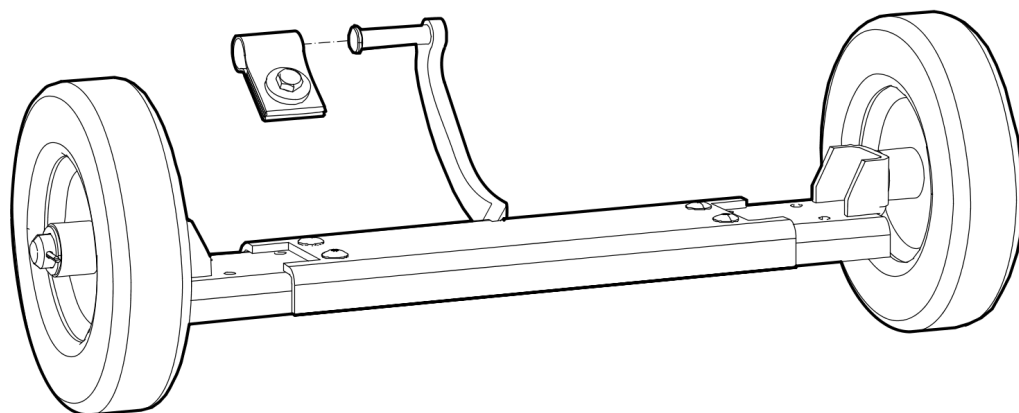

Comments for Page: Forward and reverse piston repair kit

(L)OCAL REMARKS

A | See section "Eccentric element".

Service Transport device kit

Item	Part No.	Name	Qty	L
1	4700394969	Transport device kit	1	
-	--	Transport device	1	
-	--	Strap	1	
-	--	Washer, 13 x 36 x 6 mm, 0.51 x 1.42 x 0.24 in. 300 HV	1	
-	--	Screw, M12 x 25 mm 8.8 A3K	1	
-	--	Screw, M8 x 30 mm 8.8	4	
-	--	Wheel shaft	2	
-	--	Washer	4	
-	--	Wheel	2	
-	--	Split pin	2	
-	--	Washer, 8.4 x 22 x 3 mm, 0.33 x 0.87 x 0.12 in. 300 HV	4	
-	--	Nut, M8 A2K	4	