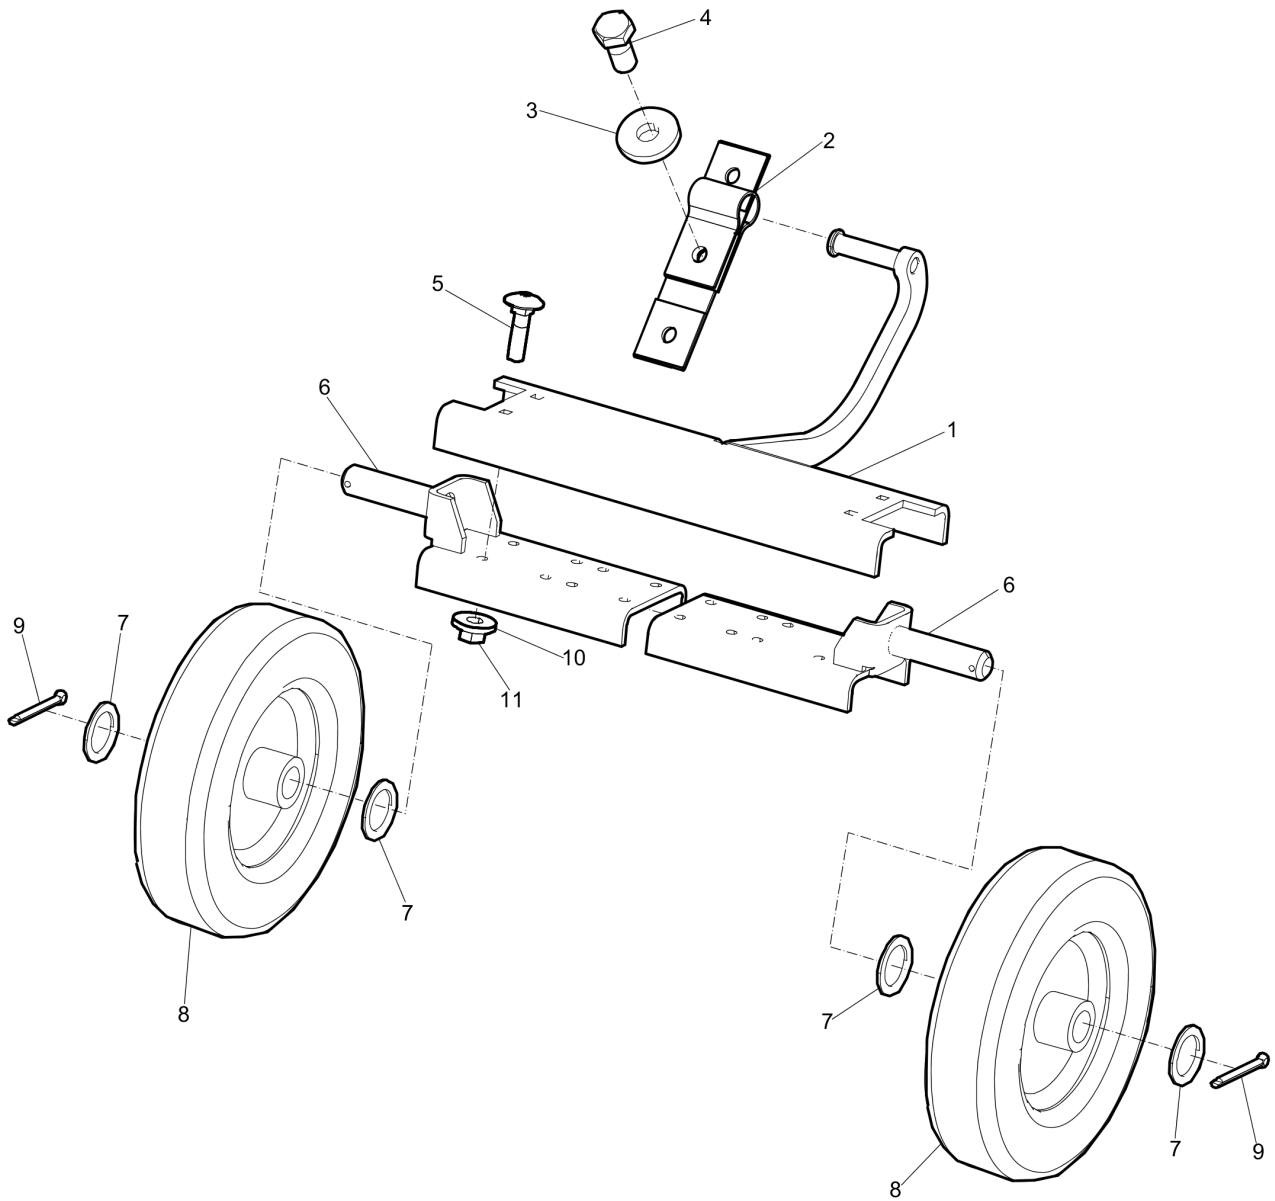

Mechanical Transport device

Refer to the Parts Online web page for most up-to-date information. The printed information might be outdated.

Item	Part No.	Name	Qty	L
1	4700394933	Transport device	1	
2	3382010874	Strap	1	
3	0303115900	Washer, 13x36x6 mm, 0.51x1.42x0.24 ". 300HV	1	
4	0147140003	Hex. head screw	1	
5	0226991529	Flat head screw	4	
6	4700394985	Wheel bracket	2	
7	4700271032	Washer	4	
8	4700383598	Wheel	2	
9	0111125203	Cotter pin	2	
10	0300013055	Washer, 8.4 x 16 x 1.5 mm, 0.33 x 0.63 x 0.06 in. 300 HV	4	
11	0226991529	Flat head screw	4