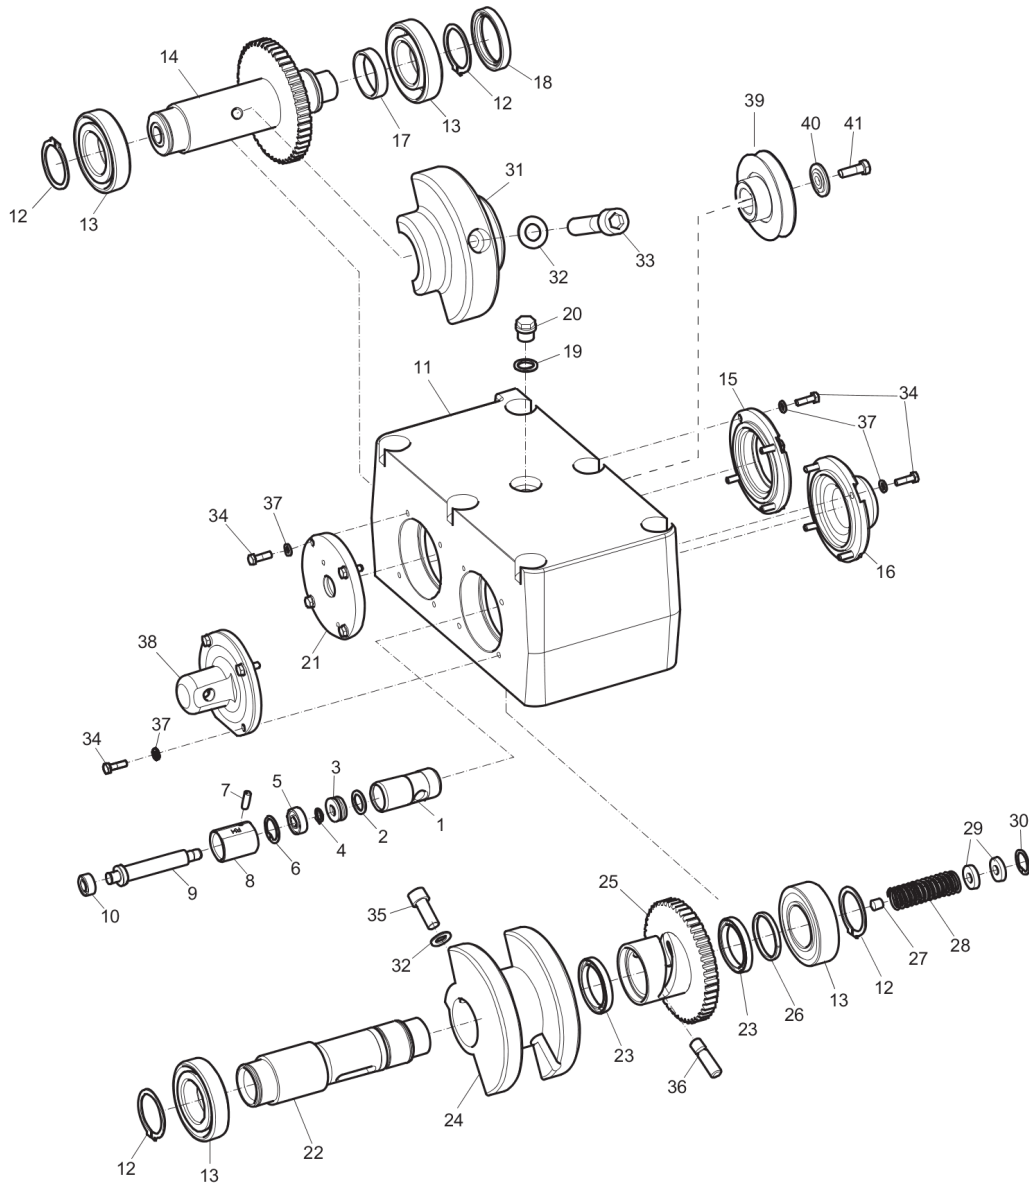

Mechanical Eccentric element

Refer to the Parts Online web page for most up-to-date information. The printed information might be outdated.

Item	Part No.	Name	Qty	L
-	4812070095	Hydraulic Cylinder	1	
1	4812070053	Piston	1	
2	4812070363	Spring washer	1	
3	4812070362	Thrust ball bearing	1	
4	4700150002	Retaining ring	1	
5	4812070359	Ball bearing	1	
6	4700151039	Retaining ring	1	
7	0108132400	Spring pin, Ø6 x 20 mm DIN 1481	1	
8	4812070097	Cap	1	
9	4812070051	Piston rod	1	
10	4700281276	Sealing ring	1	
11	4700379175	Eccentric housing	1	
12	4700150017	Retaining ring	4	
13	4700903363	Roller bearing	4	
14	4700395060	Shaft, cpl	1	
15	4700379167	Cover	1	
16	4812070055	Cover	1	
17	4700280645	Spacer ring	1	
18	4700928794	Sealing ring	1	
19	9125664800	Seal washer	1	
20	4700232143	Plug, M16	1	
21	4700379168	Cover	1	
22	4812070054	Eccentric shaft	1	
23	4700929287	Ball bearing	2	
24	4700280669	Eccentric	1	
25	4812070096	Gear wheel	1	
26	4700280646	Spacer	1	
27	4700928241	Screw	1	
28	4700280677	Spring	1	
29	4700280648	Washer	2	
30	4700151007	Retaining ring	1	
31	4700286380	Weight	1	
32	4700904638	Washer 12x22x2	2	
33	4700792724	Screw, M12 x 60 mm 10.9GEOMET®	1	
34	4700500040	Screw, M6x20 mm 8.8 A2K	16	

Refer to the Parts Online web page for most up-to-date information. The printed information might be outdated.