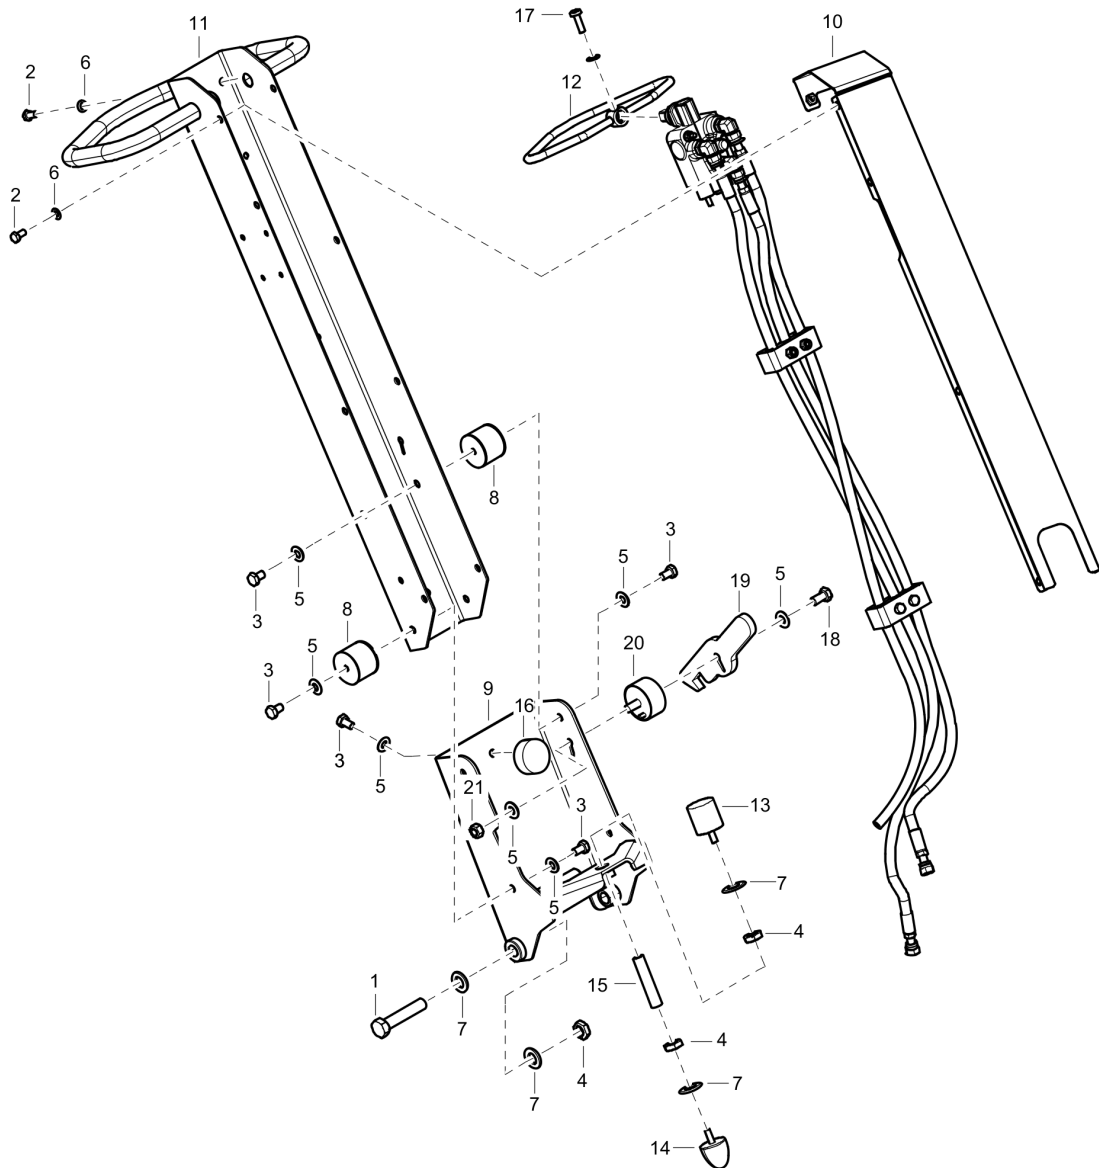

Mechanical Handle assembly

Refer to the Parts Online web page for most up-to-date information. The printed information might be outdated.

Item	Part No.	Name	Qty	L
1	0147110758	Screw, M1 x 65 mm 8.8 A3K	2	
2	0147132203	Hex. head screw	10	
3	0147135903	Hexagon bolt	9	
4	0261211400	Hexagon nut	4	
5	0300027438	Washer	12	
6	0301233500	Plain washe	10	
7	0301237800	Washer	6	
8	3382010183	Shock absorber	4	
9	3382014210	Handle bracket	1	
10	3382014260	Sheet metal part	1	
11	3382014323	Grab handle	1	
12	4812070025	Control lever	1	
13	4700792832	Shock absorber	1	
14	4700792833	Shock absorber	1	
15	4700397583	Stud	1	
16	4700791373	Shock absorber	1	
17	0147132503	Hex. head screw	1	
18	0147136003	Hexagon bolt	1	
19	4700382496	Hook	1	
20	4700385387	Shock absorber	1	
21	0266211100	Hex.nut	1