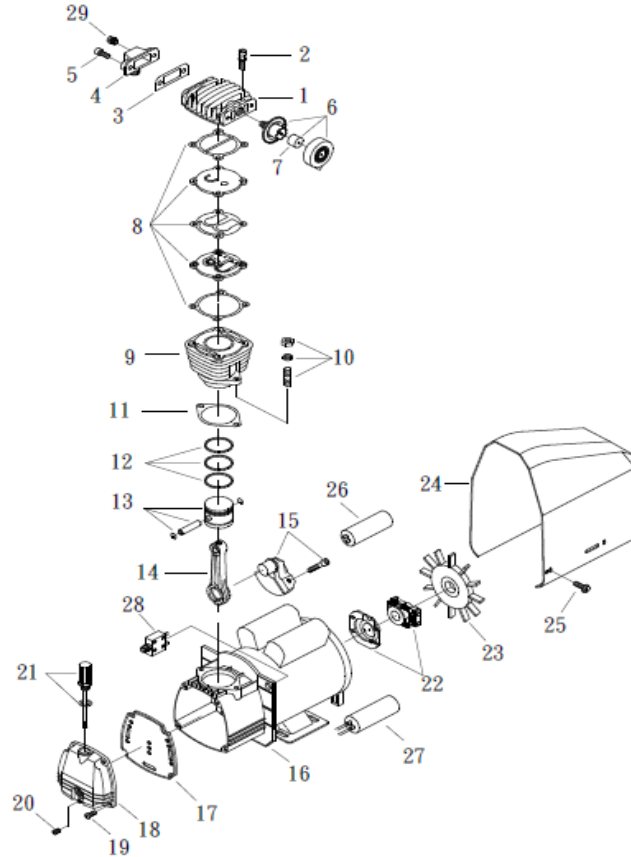

REF	DESCRIPTION	QTY.	PART NUMBER
4	DRAIN VALVE	1	42.012.000
5	RUBBER PAD SET (4 X)	4	42.012.001
6	WHEEL	2	42.012.002
7	WHEEL AXLE BOLT	2	
8	CHECK VALVE	1	42.012.003
23	ELBOW	1	
9	UNLOADING TUBE SET	1	42.012.004
10	EXHAUST TUBE SET	1	42.012.005
11	PRESSURE SWITCH	1	
12	PRESSURE RELIEF VLAVE	1	
14	EXHAUST ELBOW	1	42.012.006
19	STRAIN RELIEF BUSHING	1	
20	STRAIN RELIEF BUSHING	1	
18	PLUG	1	
14	EXHAUST ELBOW	1	42.012.007
15	TUBE	1	42.012.008
13	REULATOR WITH MANIFOLD	1	
16	PRESSURE GAUGE	2	42.012.009
17	QUICK COUPLER	2	
18	PLUG	2	

REF	DESCRIPTION	QTY.	PART NUMBER
1	CYLINDER HEAD	1	42.012.010
2	ALLEN BOLT SET	4	
3	EXHAUST ELBOW GASKET	1	42.012.011
8	INLET & EXHAUST VALVE ASSEMBLY	1	
11	CYLINDER GASKET	1	
4	EXHAUST ELBOW	1	42.012.012
5	ALLEN BOLT SET	2	
6	AIR FILTER	1	42.012.013
7	FILTER ELEMENT	1	
12	PISTON RING SET	1	42.012.014
13	PISTON SET	1	
14	ROD	1	42.012.015
15	CRANKSHAFT & BALANCER	1	
17	FRONT COVER GASKET	1	42.012.016
18	FRONT COVER	1	42.012.017
19	BOLT	4	
20	PLUG	1	
21	DIPSTICK SET	1	42.012.018
22	CENTRIFUGAL SWITCH SET	1	42.012.019
23	COOLING FAN	1	42.012.020
24	SHROUD	1	42.012.021
25	BOLT	6	
26	STARTING CAPACITOR	1	42.012.022
27	RUNNING CAPACITOR	1	
28	THERMAL PROTECTOR	1	42.012.023
29	AUTO RELIEF VALVE	1	42.012.024