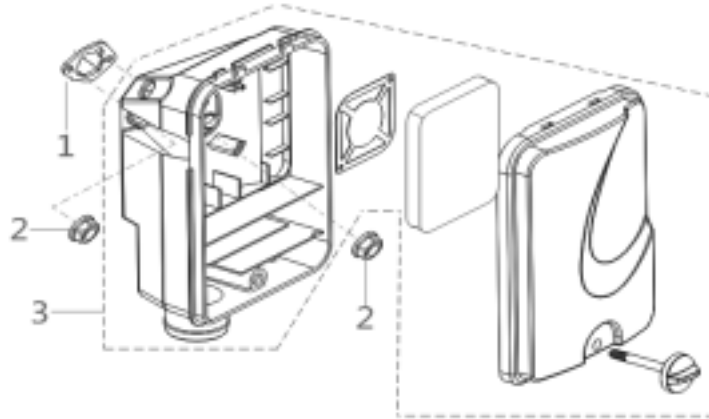

RECOIL STARTER

REF NO.	DESCRIPTION	QTY	PART NO.
1	STARTER ASSY	1	85.571.347
2	BOLT	4	
3	STARTING ROPE GUIDE	1	
4	HANDLE, RECOIL STRATER CABLE	1	

CARBURETOR ASSY

REF NO.	DESCRIPTION	QTY	PART NO.
1	GASKET, CARBURETOR INSULATOR	1	85.571.348
2	PLATE, CARBURETOR INSULATOR	1	
3	GASKET, CARBURETOR	1	
4	CARBURETOR ASSY.	1	
5	CLIP	1	
6	TUBE, FUEL	1	
7	CAP	1	

AIR FILTER

REF NO.	DESCRIPTION	QTY	PART NO.
1	GASKET, AIR CLEANER	1	85.571.349
2	NUT	2	
3	CLEANER, AIR	1	

FLYWHEEL/IMPELLER/STARTER PULLEY

REF NO.	DESCRIPTION	QTY	PART NO.
7	BOLT	1	85.571.350
9	COIL, IGNITION	1	85.571.351

SIDE COVER

REF NO.	DESCRIPTION	QTY	PART NO.
4	SHAFT, FRONT WHEEL	2	85.571.352
5	WHEEL BODY,FRONT	2	
6	SIDE COVER PLATES, RIGHT	1	85.571.361
7		1	
8		1	
11	SIDE COVER PLATES, LEFT	1	85.571.362
12		1	
13		1	