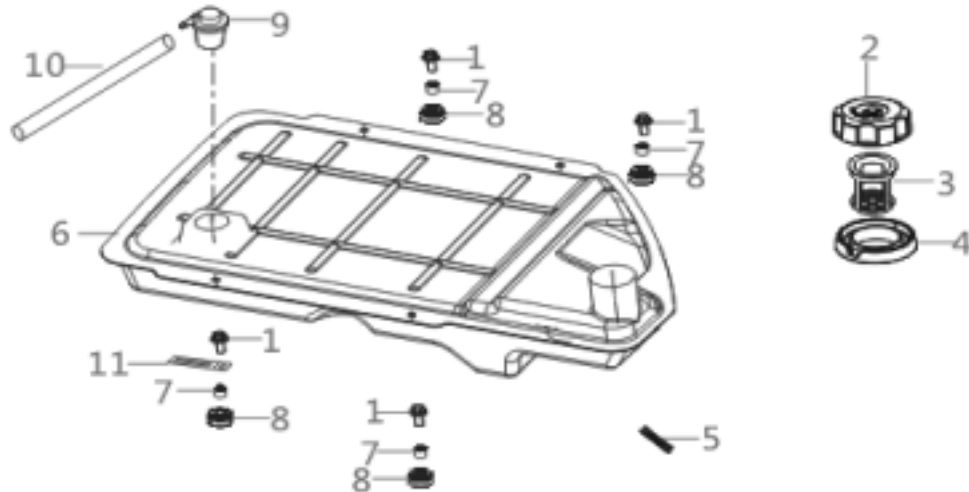

FUEL TANK

REF NO.	DESCRIPTION	QTY	PART NO.
2	COVER, FUEL TANK	1	85.571.346
3	FUEL FILTER	1	
5	FUEL FILTER	1	85.571.358