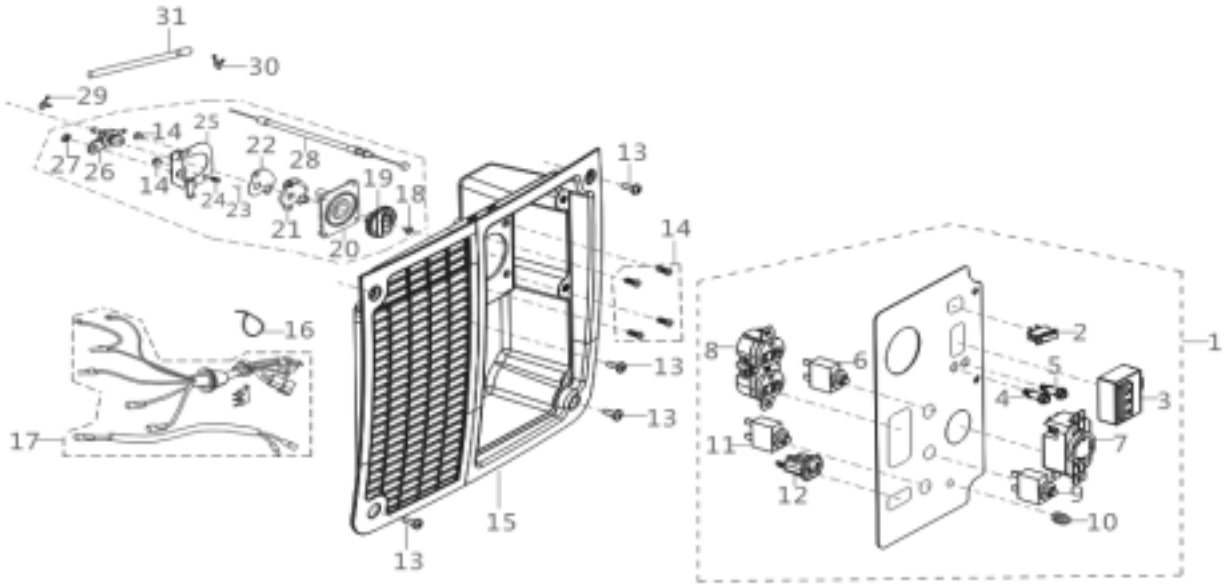

SIDE COVER

REF NO.	DESCRIPTION	QTY	PART NO.
4	SHAFT, FRONT WHEEL	2	85.571.352
5	WHEEL BODY,FRONT	2	
6	SIDE COVER PLATES, RIGHT	1	85.571.361
7		1	
8		1	
11	SIDE COVER PLATES, LEFT	1	85.571.362
12		1	
13		1	

BASE/INVERTER ASSY

REF NO.	DESCRIPTION	QTY	PART NO.
2	SEAT,FRAME	4	85.571.353
3	BOLT	4	
9	BRACKET	2	85.571.354
10	BOLT	2	
18	INVERTOR	1	85.571.355

MUFFLER & COVER

REF NO.	DESCRIPTION	QTY	PART NO.
5	MUFFLER SIDE COVER	1	85.571.356

CONTROL PANEL ASSY

REF NO.	DESCRIPTION	QTY	PART NO.
18	SCREW	1	85.571.357
19	KNOB	1	
20		1	
22		1	
22	CHOKE CABLE STOPPER BLOCK	1	
23	BALL, STEEL	1	
24	SPRING, STOPPER ADJUSTING	1	
25	BRACKET, FUEL COCK	1	
26	COCK ASSY, FUEL	1	
27	NUT	1	