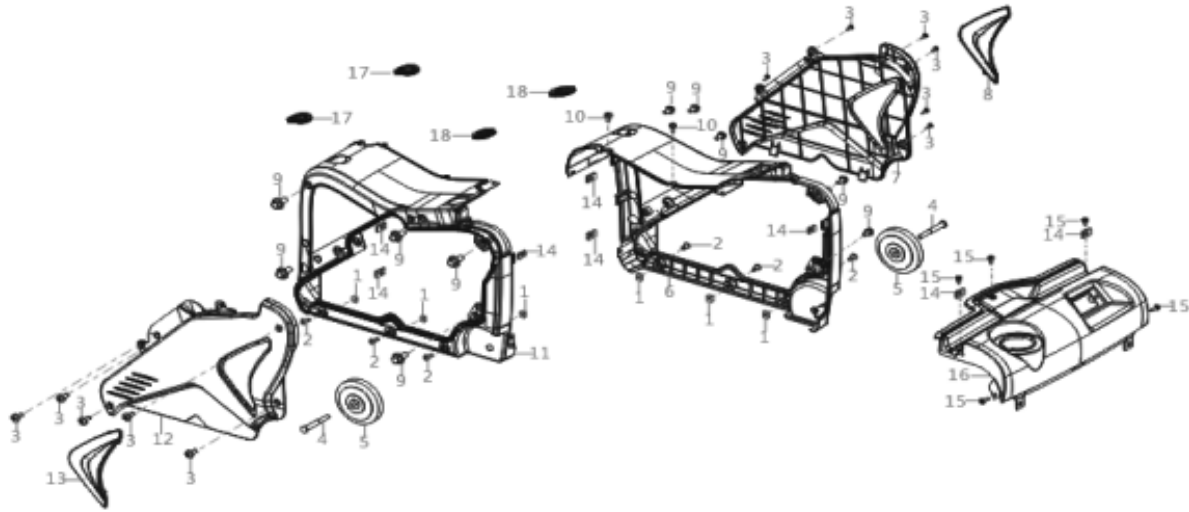

RECOIL STARTER

REF NO.	DESCRIPTION	QTY	PART NO.
1	STARTER ASSY	1	85.571.347
2	BOLT	4	
3	STARTING ROPE GUIDE	1	
4	HANDLE, RECOIL STRATER CABLE	1	

CARBURETOR ASSY

REF NO.	DESCRIPTION	QTY	PART NO.
1	GASKET, CARBURETOR INSULATOR	1	85.571.348
2	PLATE, CARBURETOR INSULATOR	1	
3	GASKET, CARBURETOR	1	
4	CARBURETOR ASSY.	1	
5	CLIP	1	
6	TUBE, FUEL	1	
7	CAP	1	

AIR FILTER

REF NO.	DESCRIPTION	QTY	PART NO.
1	GASKET, AIR CLEANER	1	85.571.349
2	NUT	2	
3	CLEANER, AIR	1	

FLYWHEEL/IMPELLER/STARTER PULLEY

REF NO.	DESCRIPTION	QTY	PART NO.
7	BOLT	1	85.571.350
9	COIL, IGNITION	1	85.571.351

SIDE COVER

REF NO.	DESCRIPTION	QTY	PART NO.
4	SHAFT, FRONT WHEEL	2	85.571.352
5	WHEEL BODY,FRONT	2	
6	SIDE COVER PLATES, RIGHT	1	85.571.361
7		1	
8		1	
11	SIDE COVER PLATES, LEFT	1	85.571.362
12		1	
13		1	

CONTROL PANEL ASSY

REF NO.	DESCRIPTION	QTY	PART NO.
18	SCREW	1	85.571.357
19	KNOB	1	
20		1	
22		1	
22	CHOKE CABLE STOPPER BLOCK	1	
23	BALL, STEEL	1	
24	SPRING, STOPPER ADJUSTING	1	
25	BRACKET, FUEL COCK	1	
26	COCK ASSY, FUEL	1	
27	NUT	1	