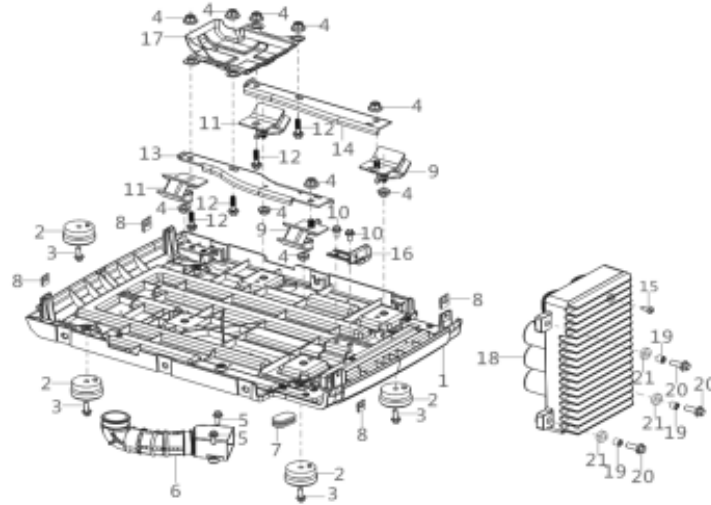

BASE/INVERTER ASSY

REF NO.	DESCRIPTION	QTY	PART NO.
2	SEAT,FRAME	4	85.571.353
3	BOLT	4	
9	BRACKET	2	85.571.354
10	BOLT	2	
18	INVERTOR	1	85.571.355