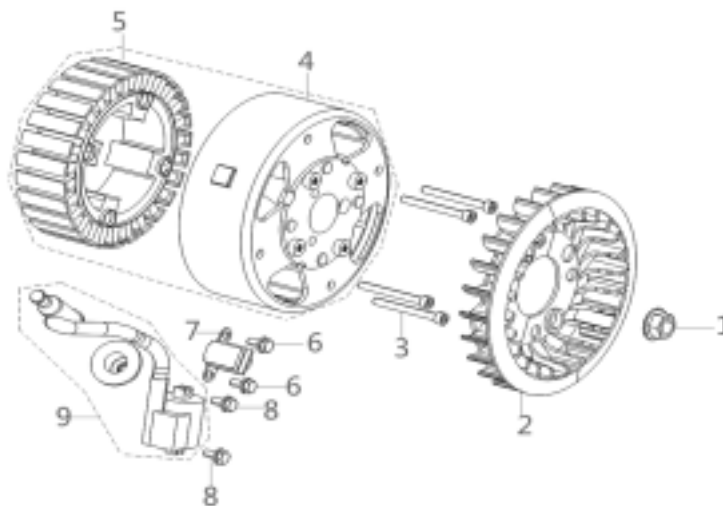

RECOIL STARTER

REF NO.	DESCRIPTION	QTY	PART NO.
1	STARTER ASSY	1	85.571.347
2	BOLT	4	
3	STARTING ROPE GUIDE	1	
4	HANDLE, RECOIL STRATER CABLE	1	

CARBURETOR ASSY

REF NO.	DESCRIPTION	QTY	PART NO.
1	GASKET, CARBURETOR INSULATOR	1	85.571.348
2	PLATE, CARBURETOR INSULATOR	1	
3	GASKET, CARBURETOR	1	
4	CARBURETOR ASSY.	1	
5	CLIP	1	
6	TUBE, FUEL	1	
7	CAP	1	

AIR FILTER

REF NO.	DESCRIPTION	QTY	PART NO.
1	GASKET, AIR CLEANER	1	85.571.349
2	NUT	2	
3	CLEANER, AIR	1	

FLYWHEEL/IMPELLER/STARTER PULLEY

REF NO.	DESCRIPTION	QTY	PART NO.
7	BOLT	1	85.571.350
9	COIL, IGNITION	1	85.571.351

SIDE COVER

REF NO.	DESCRIPTION	QTY	PART NO.
4	SHAFT, FRONT WHEEL	2	85.571.352
5	WHEEL BODY,FRONT	2	
6	SIDE COVER PLATES, RIGHT	1	85.571.361
7		1	
8		1	
11	SIDE COVER PLATES, LEFT	1	85.571.362
12		1	
13		1	

CONTROL PANEL ASSY

REF NO.	DESCRIPTION	QTY	PART NO.
18	SCREW	1	85.571.357
19	KNOB	1	
20		1	
22		1	
22	CHOKE CABLE STOPPER BLOCK	1	
23	BALL, STEEL	1	
24	SPRING, STOPPER ADJUSTING	1	
25	BRACKET, FUEL COCK	1	
26	COCK ASSY, FUEL	1	
27	NUT	1	