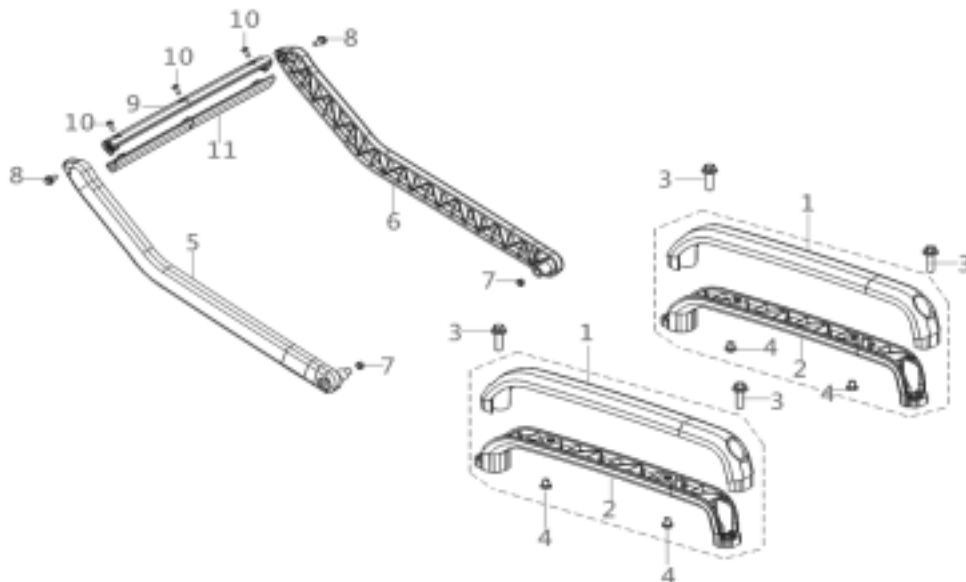

HANDLE

REF NO.	DESCRIPTION	QTY	PART NO.
1	HANDLE COVER	2	85.571.359
2	HANDLE BASE	2	
3	BOLT	4	
4	SCREW	4