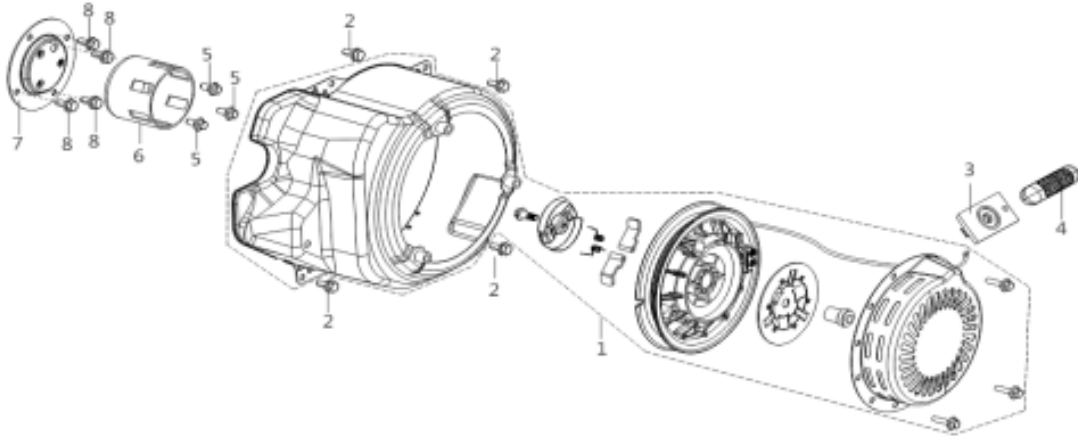

RECOIL STARTER

REF NO.	DESCRIPTION	QTY	PART NO.
1	STARTER ASSY	1	85.571.347
2	BOLT	4	
3	STARTING ROPE GUIDE	1	
4	HANDLE, RECOIL STRATER CABLE	1	

CARBURETOR ASSY

REF NO.	DESCRIPTION	QTY	PART NO.
1	GASKET, CARBURETOR INSULATOR	1	85.571.348
2	PLATE, CARBURETOR INSULATOR	1	
3	GASKET, CARBURETOR	1	
4	CARBURETOR ASSY.	1	
5	CLIP	1	
6	TUBE, FUEL	1	
7	CAP	1	

AIR FILTER

REF NO.	DESCRIPTION	QTY	PART NO.
1	GASKET, AIR CLEANER	1	85.571.349
2	NUT	2	
3	CLEANER, AIR	1	

FLYWHEEL/IMPELLER/STARTER PULLEY

REF NO.	DESCRIPTION	QTY	PART NO.
7	BOLT	1	85.571.350
9	COIL, IGNITION	1	85.571.351

SIDE COVER

REF NO.	DESCRIPTION	QTY	PART NO.
4	SHAFT, FRONT WHEEL	2	85.571.352
5	WHEEL BODY,FRONT	2	
6	SIDE COVER PLATES, RIGHT	1	85.571.361
7		1	
8		1	
11	SIDE COVER PLATES, LEFT	1	85.571.362
12		1	
13		1	

CONTROL PANEL ASSY

REF NO.	DESCRIPTION	QTY	PART NO.
18	SCREW	1	85.571.357
19	KNOB	1	
20		1	
22		1	
22	CHOKE CABLE STOPPER BLOCK	1	
23	BALL, STEEL	1	
24	SPRING, STOPPER ADJUSTING	1	
25	BRACKET, FUEL COCK	1	
26	COCK ASSY, FUEL	1	
27	NUT	1	