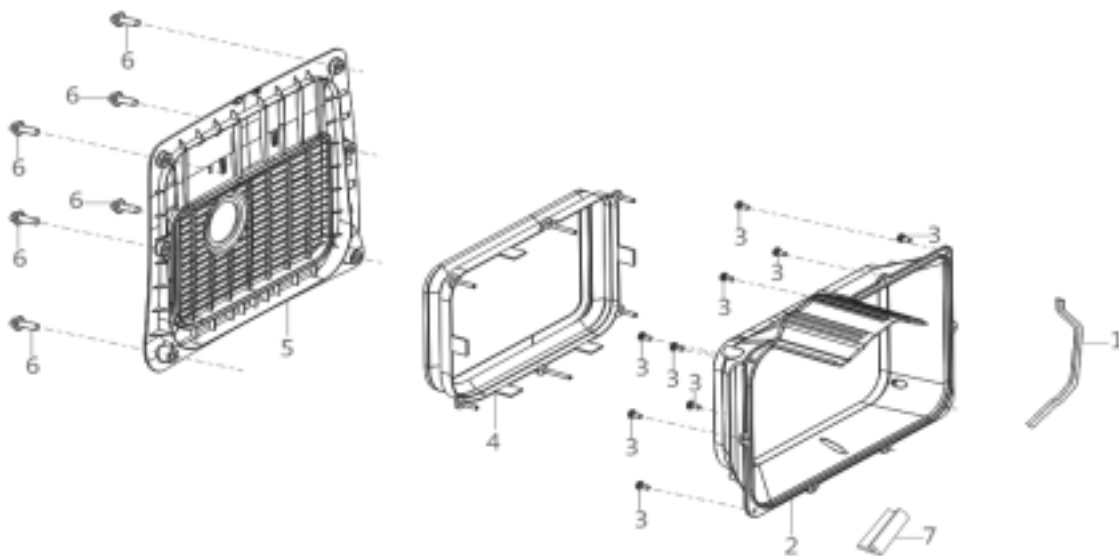

MUFFLER & COVER

REF NO.	DESCRIPTION	QTY	PART NO.
5	MUFFLER SIDE COVER	1	85.571.356