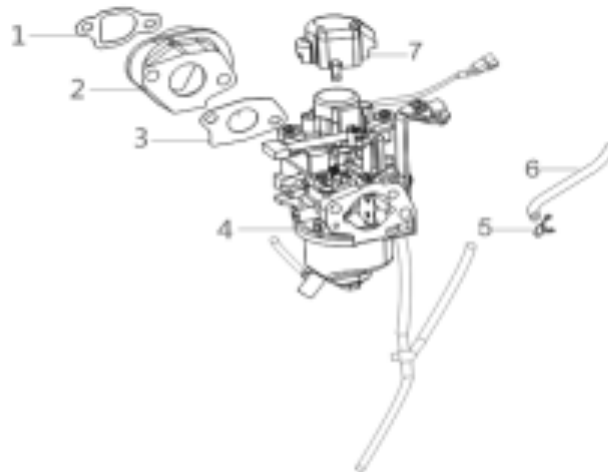

RECOIL STARTER

REF NO.	DESCRIPTION	QTY	PART NO.
1	STARTER ASSY	1	85.571.347
2	BOLT	4	
3	STARTING ROPE GUIDE	1	
4	HANDLE, RECOIL STRATER CABLE	1	

CARBURETOR ASSY

REF NO.	DESCRIPTION	QTY	PART NO.
1	GASKET, CARBURETOR INSULATOR	1	85.571.348
2	PLATE, CARBURETOR INSULATOR	1	
3	GASKET, CARBURETOR	1	
4	CARBURETOR ASSY.	1	
5	CLIP	1	
6	TUBE, FUEL	1	
7	CAP	1	

AIR FILTER

REF NO.	DESCRIPTION	QTY	PART NO.
1	GASKET, AIR CLEANER	1	85.571.349
2	NUT	2	
3	CLEANER, AIR	1	

FLYWHEEL/IMPELLER/STARTER PULLEY

REF NO.	DESCRIPTION	QTY	PART NO.
7	BOLT	1	85.571.350
9	COIL, IGNITION	1	85.571.351

SIDE COVER

REF NO.	DESCRIPTION	QTY	PART NO.
4	SHAFT, FRONT WHEEL	2	85.571.352
5	WHEEL BODY,FRONT	2	
6	SIDE COVER PLATES, RIGHT	1	85.571.361
7		1	
8		1	
11	SIDE COVER PLATES, LEFT	1	85.571.362
12		1	
13		1	

CONTROL PANEL ASSY

REF NO.	DESCRIPTION	QTY	PART NO.
18	SCREW	1	85.571.357
19	KNOB	1	
20		1	
22		1	
22	CHOKE CABLE STOPPER BLOCK	1	
23	BALL, STEEL	1	
24	SPRING, STOPPER ADJUSTING	1	
25	BRACKET, FUEL COCK	1	
26	COCK ASSY, FUEL	1	
27	NUT	1	