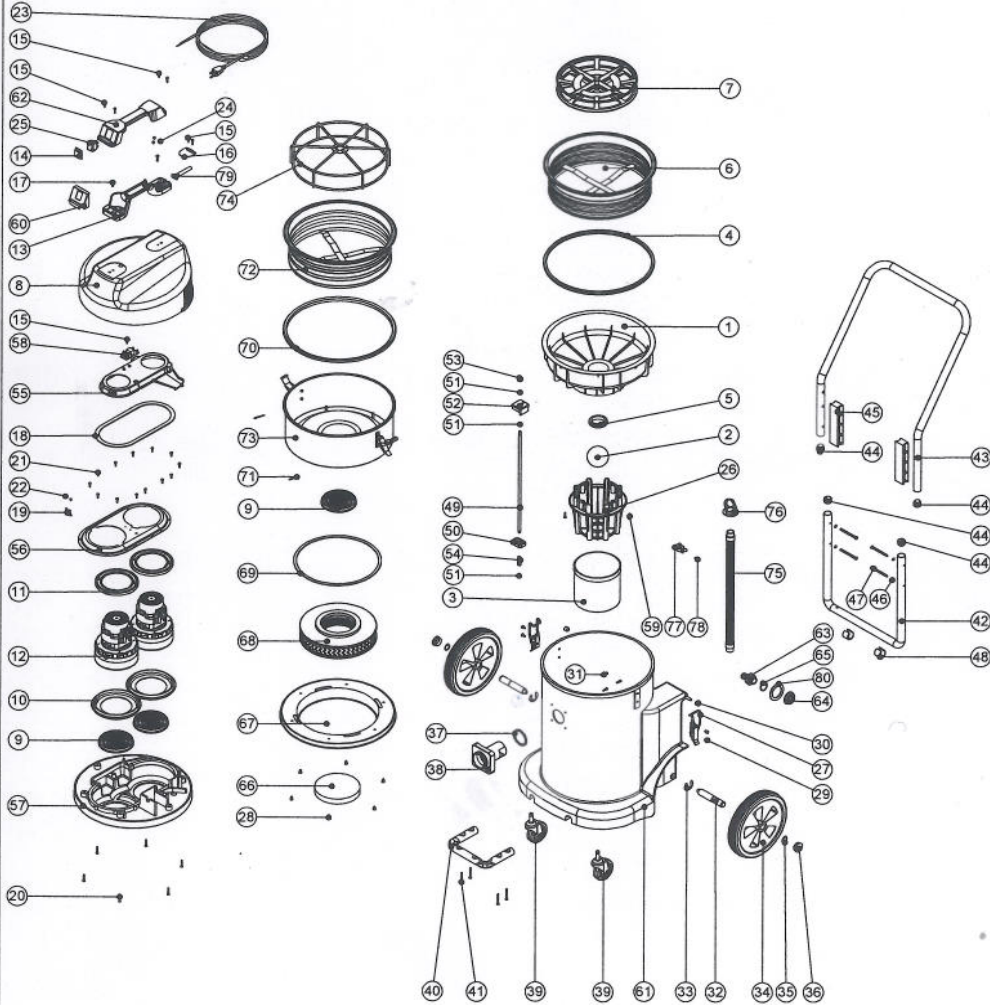

Numatic International Spare Parts
Model No:WVD.900H-2 EXPLODED DRAWING

234523
 DRAWING: EXP-0952 ISS:A01
 03/04/2007

NB: FOR WIRING SEE DRAWING: WD-0276

Numatic International Spare Parts
Model No: WVD.900H-2 EXPLODED DRAWING