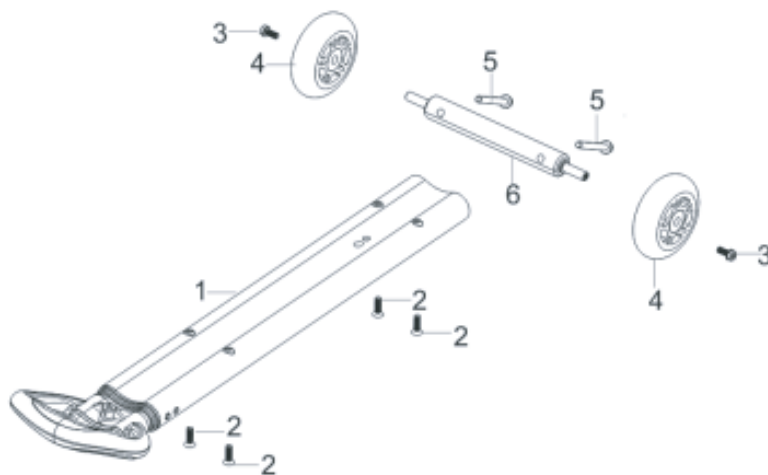

RECOIL ASSEMBLY

REF #	DESCRIPTION	QTY	PART #
1	Recoil Assembly	1	PA-P85571558
4	Fan Shroud	1	PA-P85571574

CARBURETOR ASSEMBLY

REF #	DESCRIPTION	QTY	PART #
1-7	Carburetor Assembly	1	PA-P85571557

AIR CLEANER ASSEMBLY

REF #	DESCRIPTION	QTY	PART #
1	Air Cleaner Assembly	1	PA-P85571528
2	Gasket	1	PA-P85571579

IGNITION COIL

REF #	DESCRIPTION	QTY	PART #
4	Ignition	1	PA-P85571529
9	Ignition Coil	1	PA-P85571510

FRONT COVER ASSEMBLY

REF #	DESCRIPTION	QTY	PART #
1-4	Control Panel Assembly	1	PA-P85571552
6-18	Fuel Shut Off Assembly	1	PA-P85571553
25	Red Parallel Socket	1	PA-P85571589
26	Black Parallel Socket	1	PA-P85571590
28	Duplex Socket, 120v 20a Household	1	PA-P85571592
29	DC Socket	1	PA-P85571652
30	USB Socket	1	PA-P85571653

ALLIGATOR CLIPS ACCESSORY

REF #	DESCRIPTION	QTY	PART #
1	12v Alligator Clip Set	1	PA-P85571000

OPTIONAL: WHEEL HANDLE ASSEMBLY

REF #	DESCRIPTION	QTY	PART #
1	Handle Tube Assembly	1	PA-P85571554
3	Crosshead Headband Bolts	2	PA-P85571555
4	Wheel	2	
5	Bolt	2	
6	Wheel Shaft	1	