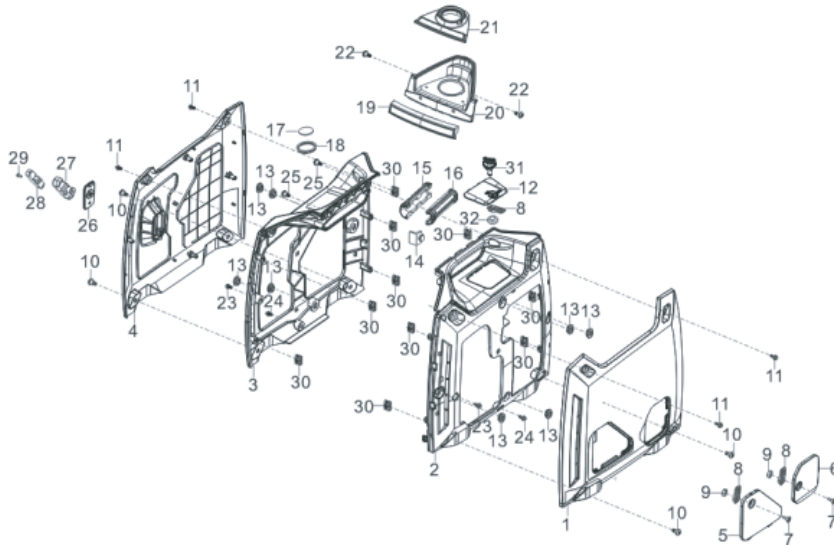

PARTS BREAKDOWN

INVERTER GENERATOR

MODEL: PA-GI2100

FUEL TANK

REF #	DESCRIPTION	QTY	PART #
1,4,5	Fuel Tank Assembly	1	PA-P85571581
2	Fuel Strainer	1	PA-P85571582
3	Fuel Cap	1	PA-P85571543
6-8	Fuel Line With Camps	1	PA-P85571583

COVER

REF #	DESCRIPTION	QTY	PART #
1	Right Outside Cover (no decals)	1	PA-P85571534
4	Left Outside Cover (no decals)	1	PA-P85571535
5	Left Inside Cover	1	PA-P85571536
6	Right Inside Cover	1	PA-P85571537
8,12,31,32	Spark Plug Access Door	1	PA-P85571598
20	Spill Cover	1	PA-P85571599
26-28	Robe Handle	1	PA-P85571607

BOTTOM PANEL, MOUNTING BRACKET

REF #	DESCRIPTION	QTY	PART #
1	Inverter Module	1	PA-P85571551
8	Frame Shock Absorbers	3	PA-P85571608
12	Base Plate	1	PA-P85571609
13	Foot	4	PA-P85571610
14	Bolt	4	

MUFFLER ASSEMBLY