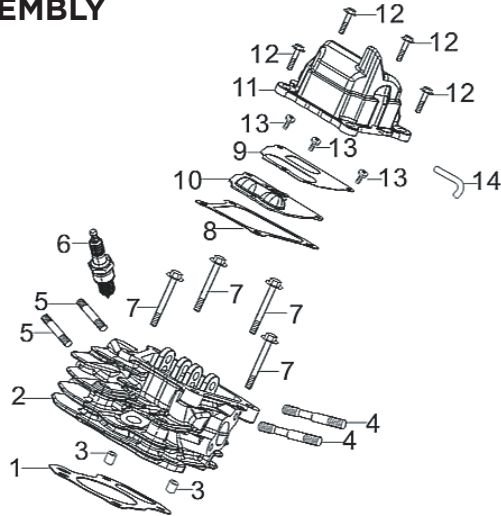

COVER

REF #	DESCRIPTION	QTY	PART #
1	Right Outside Cover (no decals)	1	PA-P85571534
4	Left Outside Cover (no decals)	1	PA-P85571535
5	Left Inside Cover	1	PA-P85571536
6	Right Inside Cover	1	PA-P85571537
8,12,31,32	Spark Plug Access Door	1	PA-P85571598
20	Spill Cover	1	PA-P85571599
26-28	Robe Handle	1	PA-P85571607

BOTTOM PANEL, MOUNTING BRACKET

REF #	DESCRIPTION	QTY	PART #
1	Inverter Module	1	PA-P85571551
8	Frame Shock Absorbers	3	PA-P85571608
12	Base Plate	1	PA-P85571609
13	Foot	4	PA-P85571610
14	Bolt	4	

MUFFLER ASSEMBLY

REF #	DESCRIPTION	QTY	PART #
4	Muffler Assembly	1	PA-P85571580
6	Gasket	1	

CYLINDER/PLUG/HEAD ASSEMBLY

REF #	DESCRIPTION	QTY	PART #
4	Intake Studs	2	PA-P85571568
5	Exhaust Studs	2	
6	Spark Plug	1	PA-P85571522
8	Cylinder Head Gasket	1	PA-P85571556
9-13	Head Cover Assembly	1	PA-P85571566

ALLIGATOR CLIPS ACCESSORY

REF #	DESCRIPTION	QTY	PART #
1	12v Alligator Clip Set	1	PA-P85571000

OPTIONAL: WHEEL HANDLE ASSEMBLY

REF #	DESCRIPTION	QTY	PART #
1	Handle Tube Assembly	1	PA-P85571554
3	Crosshead Headband Bolts	2	PA-P85571555
4	Wheel	2	
5	Bolt	2	
6	Wheel Shaft	1	