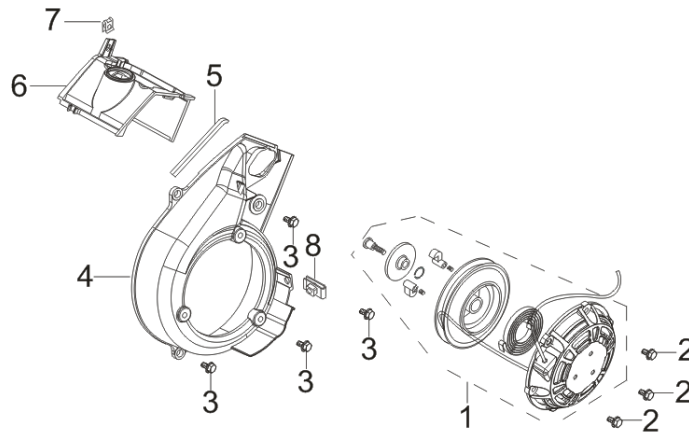

RECOIL ASSEMBLY

REF #	DESCRIPTION	QTY	PART #
1	Recoil Assembly	1	PA-P85571558
4	Fan Shroud	1	PA-P85571574