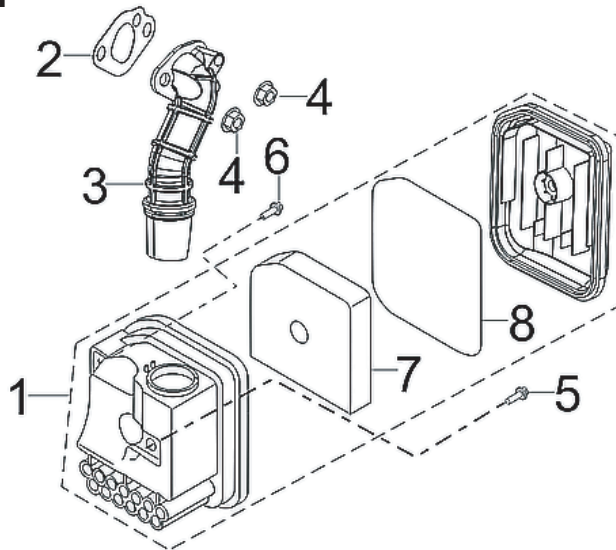

RECOIL ASSEMBLY

REF #	DESCRIPTION	QTY	PART #
1	Recoil Assembly	1	PA-P85571558
4	Fan Shroud	1	PA-P85571574

CARBURETOR ASSEMBLY

REF #	DESCRIPTION	QTY	PART #
1-7	Carburetor Assembly	1	PA-P85571557

AIR CLEANER ASSEMBLY

REF #	DESCRIPTION	QTY	PART #
1	Air Cleaner Assembly	1	PA-P85571528
2	Gasket	1	PA-P85571579

IGNITION COIL

REF #	DESCRIPTION	QTY	PART #
4	Ignition	1	PA-P85571529
9	Ignition Coil	1	PA-P85571510

FRONT COVER ASSEMBLY

REF #	DESCRIPTION	QTY	PART #
1-4	Control Panel Assembly	1	PA-P85571552
6-18	Fuel Shut Off Assembly	1	PA-P85571553
25	Red Parallel Socket	1	PA-P85571589
26	Black Parallel Socket	1	PA-P85571590
28	Duplex Socket, 120v 20a Household	1	PA-P85571592
29	DC Socket	1	PA-P85571652
30	USB Socket	1	PA-P85571653

ALLIGATOR CLIPS ACCESSORY

REF #	DESCRIPTION	QTY	PART #
1	12v Alligator Clip Set	1	PA-P85571000

OPTIONAL: WHEEL HANDLE ASSEMBLY

REF #	DESCRIPTION	QTY	PART #
1	Handle Tube Assembly	1	PA-P85571554
3	Crosshead Headband Bolts	2	PA-P85571555
4	Wheel	2	
5	Bolt	2	
6	Wheel Shaft	1	