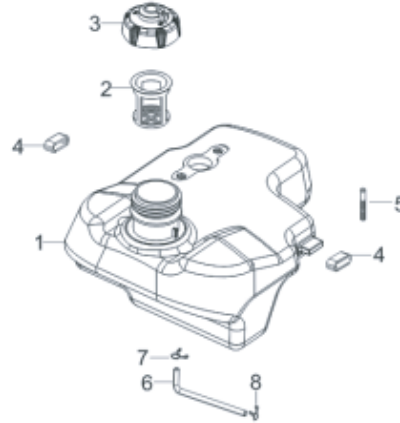

PARTS BREAKDOWN

INVERTER GENERATOR

MODEL: PA-GI2100

FUEL TANK

REF #	DESCRIPTION	QTY	PART #
1,4,5	Fuel Tank Assembly	1	PA-P85571581
2	Fuel Strainer	1	PA-P85571582
3	Fuel Cap	1	PA-P85571543
6-8	Fuel Line With Camps	1	PA-P85571583

COVER

REF #	DESCRIPTION	QTY	PART #
1	Right Outside Cover (no decals)	1	PA-P85571534
4	Left Outside Cover (no decals)	1	PA-P85571535
5	Left Inside Cover	1	PA-P85571536
6	Right Inside Cover	1	PA-P85571537
8,12,31,32	Spark Plug Access Door	1	PA-P85571598
20	Spill Cover	1	PA-P85571599
26-28	Robe Handle	1	PA-P85571607

BOTTOM PANEL, MOUNTING BRACKET

REF #	DESCRIPTION	QTY	PART #
1	Inverter Module	1	PA-P85571551
8	Frame Shock Absorbers	3	PA-P85571608
12	Base Plate	1	PA-P85571609
13	Foot	4	PA-P85571610
14	Bolt	4	

MUFFLER ASSEMBLY

ALLIGATOR CLIPS ACCESSORY

REF #	DESCRIPTION	QTY	PART #
1	12v Alligator Clip Set	1	PA-P85571000

OPTIONAL: WHEEL HANDLE ASSEMBLY

REF #	DESCRIPTION	QTY	PART #
1	Handle Tube Assembly	1	PA-P85571554
3	Crosshead Headband Bolts	2	PA-P85571555
4	Wheel	2	
5	Bolt	2	
6	Wheel Shaft	1	