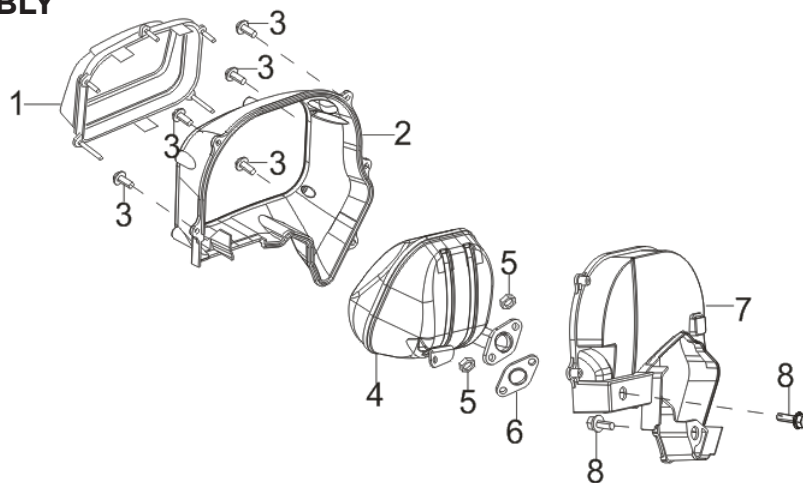

PARTS BREAKDOWN

INVERTER GENERATOR

MODEL: PA-GI2100

FUEL TANK

REF #	DESCRIPTION	QTY	PART #
1,4,5	Fuel Tank Assembly	1	PA-P85571581
2	Fuel Strainer	1	PA-P85571582
3	Fuel Cap	1	PA-P85571543
6-8	Fuel Line With Camps	1	PA-P85571583

COVER

REF #	DESCRIPTION	QTY	PART #
1	Right Outside Cover (no decals)	1	PA-P85571534
4	Left Outside Cover (no decals)	1	PA-P85571535
5	Left Inside Cover	1	PA-P85571536
6	Right Inside Cover	1	PA-P85571537
8,12,31,32	Spark Plug Access Door	1	PA-P85571598
20	Spill Cover	1	PA-P85571599
26-28	Robe Handle	1	PA-P85571607

BOTTOM PANEL, MOUNTING BRACKET

REF #	DESCRIPTION	QTY	PART #
1	Inverter Module	1	PA-P85571551
8	Frame Shock Absorbers	3	PA-P85571608
12	Base Plate	1	PA-P85571609
13	Foot	4	PA-P85571610
14	Bolt	4	

MUFFLER ASSEMBLY

REF #	DESCRIPTION	QTY	PART #
4	Muffler Assembly	1	PA-P85571580
6	Gasket	1	

CYLINDER/PLUG/HEAD ASSEMBLY

REF #	DESCRIPTION	QTY	PART #
4	Intake Studs	2	PA-P85571568
5	Exhaust Studs	2	
6	Spark Plug	1	PA-P85571522
8	Cylinder Head Gasket	1	PA-P85571556
9-13	Head Cover Assembly	1	PA-P85571566