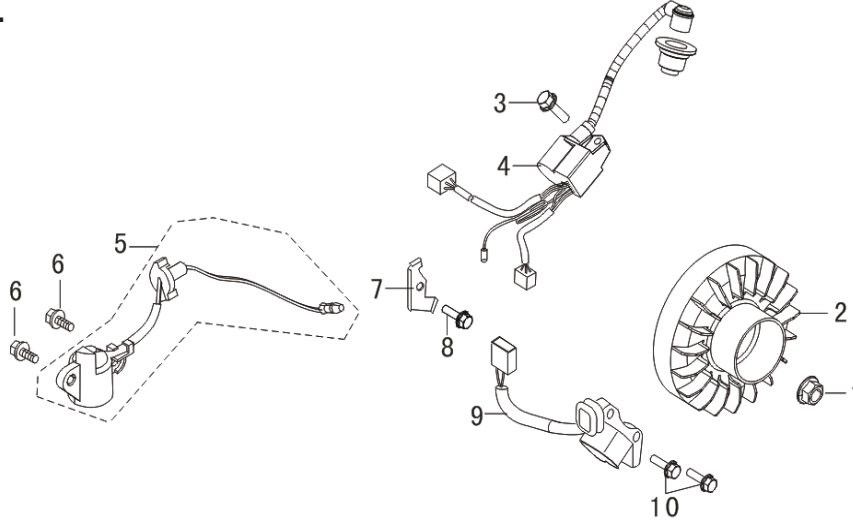

COVER

REF #	DESCRIPTION	QTY	PART #
1	Right Outside Cover (no decals)	1	PA-P85571534
4	Left Outside Cover (no decals)	1	PA-P85571535
5	Left Inside Cover	1	PA-P85571536
6	Right Inside Cover	1	PA-P85571537
8,12,31,32	Spark Plug Access Door	1	PA-P85571598
20	Spill Cover	1	PA-P85571599
26-28	Robe Handle	1	PA-P85571607

RECOIL ASSEMBLY

REF #	DESCRIPTION	QTY	PART #
1	Recoil Assembly	1	PA-P85571558
4	Fan Shroud	1	PA-P85571574

CARBURETOR ASSEMBLY

REF #	DESCRIPTION	QTY	PART #
1-7	Carburetor Assembly	1	PA-P85571557

AIR CLEANER ASSEMBLY

REF #	DESCRIPTION	QTY	PART #
1	Air Cleaner Assembly	1	PA-P85571528
2	Gasket	1	PA-P85571579

IGNITION COIL

REF #	DESCRIPTION	QTY	PART #
4	Ignition	1	PA-P85571529
9	Ignition Coil	1	PA-P85571510

FRONT COVER ASSEMBLY

ALLIGATOR CLIPS ACCESSORY

REF #	DESCRIPTION	QTY	PART #
1	12v Alligator Clip Set	1	PA-P85571000

OPTIONAL: WHEEL HANDLE ASSEMBLY

REF #	DESCRIPTION	QTY	PART #
1	Handle Tube Assembly	1	PA-P85571554
3	Crosshead Headband Bolts	2	PA-P85571555
4	Wheel	2	
5	Bolt	2	
6	Wheel Shaft	1	