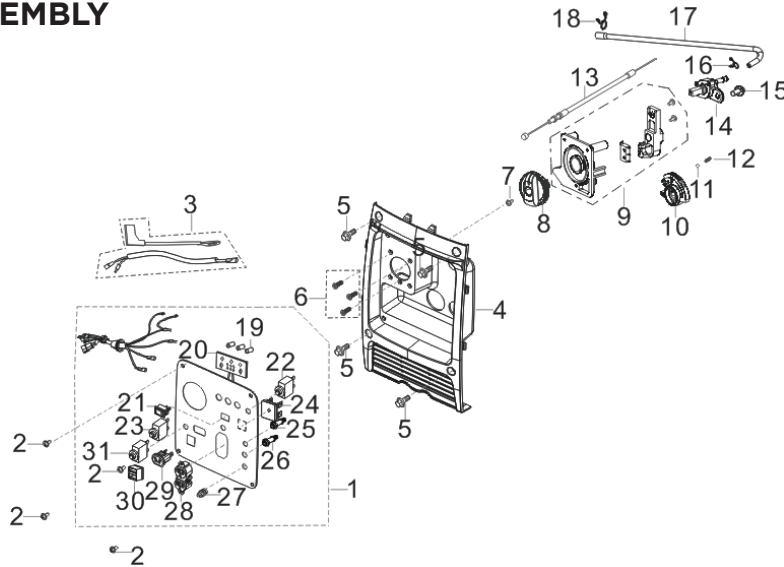

RECOIL ASSEMBLY

REF #	DESCRIPTION	QTY	PART #
1	Recoil Assembly	1	PA-P85571558
4	Fan Shroud	1	PA-P85571574

CARBURETOR ASSEMBLY

REF #	DESCRIPTION	QTY	PART #
1-7	Carburetor Assembly	1	PA-P85571557

AIR CLEANER ASSEMBLY

REF #	DESCRIPTION	QTY	PART #
1	Air Cleaner Assembly	1	PA-P85571528
2	Gasket	1	PA-P85571579

IGNITION COIL

REF #	DESCRIPTION	QTY	PART #
4	Ignition	1	PA-P85571529
9	Ignition Coil	1	PA-P85571510

FRONT COVER ASSEMBLY

REF #	DESCRIPTION	QTY	PART #
1-4	Control Panel Assembly	1	PA-P85571552
6-18	Fuel Shut Off Assembly	1	PA-P85571553
25	Red Parallel Socket	1	PA-P85571589
26	Black Parallel Socket	1	PA-P85571590
28	Duplex Socket, 120v 20a Household	1	PA-P85571592
29	DC Socket	1	PA-P85571652
30	USB Socket	1	PA-P85571653

ALLIGATOR CLIPS ACCESSORY

REF #	DESCRIPTION	QTY	PART #
1	12v Alligator Clip Set	1	PA-P85571000

OPTIONAL: WHEEL HANDLE ASSEMBLY

REF #	DESCRIPTION	QTY	PART #
1	Handle Tube Assembly	1	PA-P85571554
3	Crosshead Headband Bolts	2	PA-P85571555
4	Wheel	2	
5	Bolt	2	
6	Wheel Shaft	1	