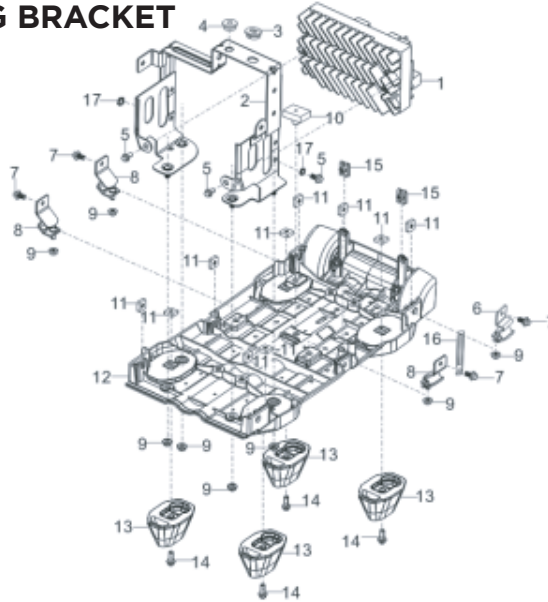

PARTS BREAKDOWN

INVERTER GENERATOR

MODEL: PA-GI2100

FUEL TANK

REF #	DESCRIPTION	QTY	PART #
1,4,5	Fuel Tank Assembly	1	PA-P85571581
2	Fuel Strainer	1	PA-P85571582
3	Fuel Cap	1	PA-P85571543
6-8	Fuel Line With Camps	1	PA-P85571583

COVER

REF #	DESCRIPTION	QTY	PART #
1	Right Outside Cover (no decals)	1	PA-P85571534
4	Left Outside Cover (no decals)	1	PA-P85571535
5	Left Inside Cover	1	PA-P85571536
6	Right Inside Cover	1	PA-P85571537
8,12,31,32	Spark Plug Access Door	1	PA-P85571598
20	Spill Cover	1	PA-P85571599
26-28	Robe Handle	1	PA-P85571607

BOTTOM PANEL, MOUNTING BRACKET

REF #	DESCRIPTION	QTY	PART #
1	Inverter Module	1	PA-P85571551
8	Frame Shock Absorbers	3	PA-P85571608
12	Base Plate	1	PA-P85571609
13	Foot	4	PA-P85571610
14	Bolt	4	

MUFFLER ASSEMBLY

REF #	DESCRIPTION	QTY	PART #
4	Muffler Assembly	1	PA-P85571580
6	Gasket	1	

CYLINDER/PLUG/HEAD ASSEMBLY

REF #	DESCRIPTION	QTY	PART #
4	Intake Studs	2	PA-P85571568
5	Exhaust Studs	2	
6	Spark Plug	1	PA-P85571522
8	Cylinder Head Gasket	1	PA-P85571556
9-13	Head Cover Assembly	1	PA-P85571566