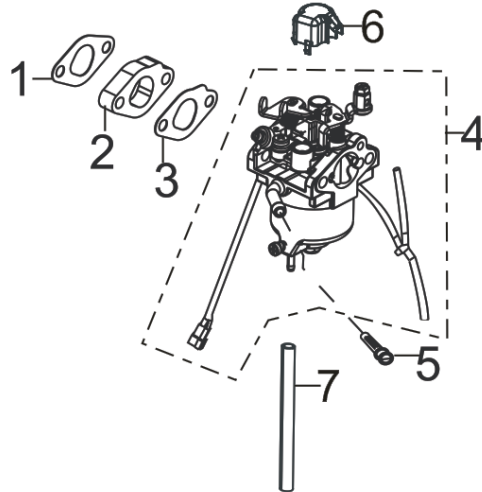

COVER

REF #	DESCRIPTION	QTY	PART #
1	Right Outside Cover (no decals)	1	PA-P85571534
4	Left Outside Cover (no decals)	1	PA-P85571535
5	Left Inside Cover	1	PA-P85571536
6	Right Inside Cover	1	PA-P85571537
8,12,31,32	Spark Plug Access Door	1	PA-P85571598
20	Spill Cover	1	PA-P85571599
26-28	Robe Handle	1	PA-P85571607

REF #	DESCRIPTION	QTY	PART #
4	Muffler Assembly	1	PA-P85571580
6	Gasket	1	

CYLINDER/PLUG/HEAD ASSEMBLY

REF #	DESCRIPTION	QTY	PART #
4	Intake Studs	2	PA-P85571568
5	Exhaust Studs	2	
6	Spark Plug	1	PA-P85571522
8	Cylinder Head Gasket	1	PA-P85571556
9-13	Head Cover Assembly	1	PA-P85571566

RECOIL ASSEMBLY

REF #	DESCRIPTION	QTY	PART #
1	Recoil Assembly	1	PA-P85571558
4	Fan Shroud	1	PA-P85571574

CARBURETOR ASSEMBLY

REF #	DESCRIPTION	QTY	PART #
1-7	Carburetor Assembly	1	PA-P85571557

AIR CLEANER ASSEMBLY

ALLIGATOR CLIPS ACCESSORY

REF #	DESCRIPTION	QTY	PART #
1	12v Alligator Clip Set	1	PA-P85571000

OPTIONAL: WHEEL HANDLE ASSEMBLY

REF #	DESCRIPTION	QTY	PART #
1	Handle Tube Assembly	1	PA-P85571554
3	Crosshead Headband Bolts	2	PA-P85571555
4	Wheel	2	
5	Bolt	2	
6	Wheel Shaft	1	