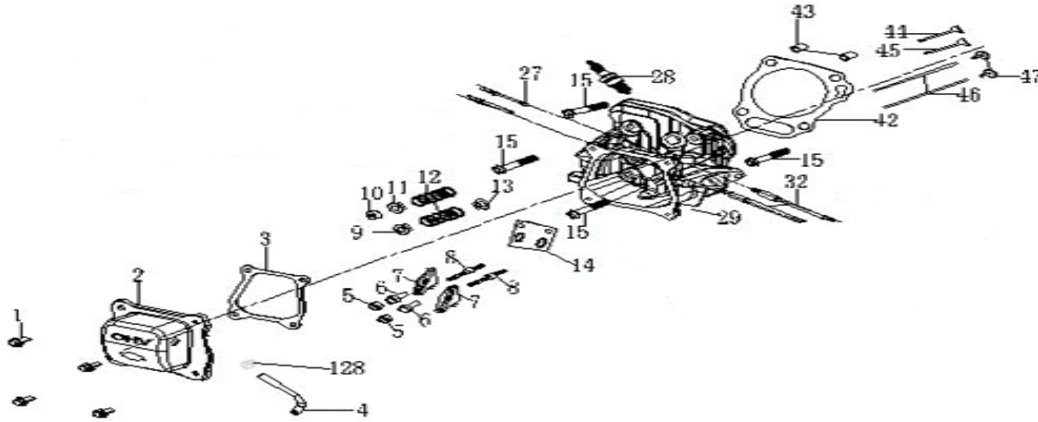

# PARTS BREAKDOWN GENERATOR

MODEL: PA-GH4200

---

### CYLINDER HEAD AND COVER

REF #	DESCRIPTION	QTY	PART #
2	CYLINDER HEAD COVER	1	PA-P85573000
3	SEALING GASKET	1	
42	CYLINDER HEAD SEALING GASKET	1	PA-P85573002

### CRANKCASE

REF #	DESCRIPTION	QTY	PART #
60	OIL SENSOR	1	PA-P85574003
61	OIL ALERT	2	
74	OIL PLUG	1	PA-P85574004
82	OIL SEAL	2	
77	DIP STICK OIL PLUG	1	PA-P85574004

### CONTROL ASSEMBLY

REF #	DESCRIPTION	QTY	PART #
63	SPEED PULL ROD	1	PA-P85574022
64	FINE SPRING	1	
65	SPEED REGULATING ARM	1	
66	FLANGE NUT	1	
67	GOVERNOR BOLT	1	
68	RESET SPRING	1	
69	FLANGE BOLT	2	
70	SPEED SETTING CONTROL ASSEMBLY	1	