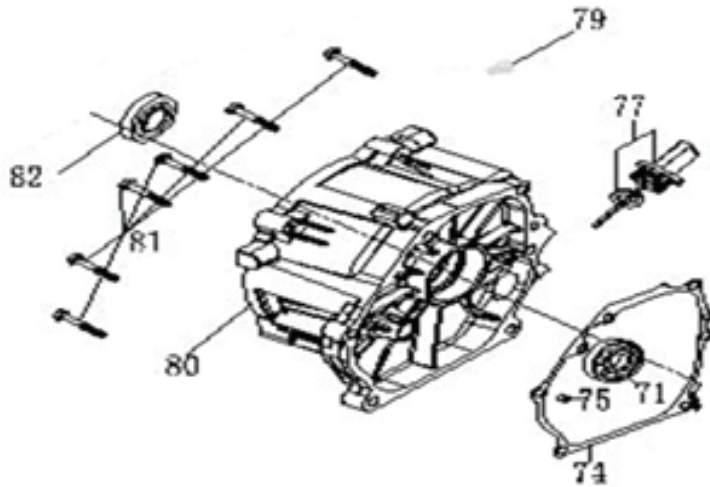

# PARTS BREAKDOWN GENERATOR

MODEL: PA-GH4200

---

### CYLINDER HEAD AND COVER

REF #	DESCRIPTION	QTY	PART #
2	CYLINDER HEAD COVER	1	PA-P85573000
3	SEALING GASKET	1	
42	CYLINDER HEAD SEALING GASKET	1	PA-P85573002

### CRANKCASE

REF #	DESCRIPTION	QTY	PART #
60	OIL SENSOR	1	PA-P85574003
61	OIL ALERT	2	
74	OIL PLUG	1	PA-P85574004
82	OIL SEAL	2	
77	DIP STICK OIL PLUG	1	PA-P85574004