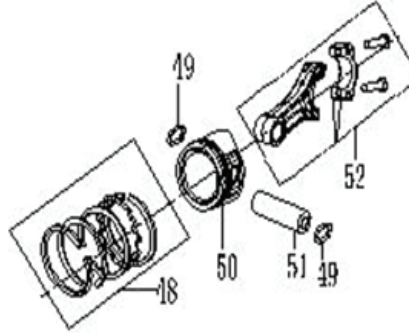

### CYLINDER HEAD AND COVER

REF #	DESCRIPTION	QTY	PART #
2	CYLINDER HEAD COVER	1	PA-P85573000
3	SEALING GASKET	1	
42	CYLINDER HEAD SEALING GASKET	1	PA-P85573002

### CRANKCASE

REF #	DESCRIPTION	QTY	PART #
60	OIL SENSOR	1	PA-P85574003
61	OIL ALERT	2	
74	OIL PLUG	1	PA-P85574004
82	OIL SEAL	2	
77	DIP STICK OIL PLUG	1	PA-P85574004

### PISTON/CONNECTING ROD

REF #	DESCRIPTION	QTY	PART #
49	RAND. PISTON PIN	2	PA-P85574007
50	PISTON PIN	1	
51	PISTON PIN	1	
52	CONNECTING ROD ASSEMBLY	1	PA-P85574008

### CONTROL ASSEMBLY

REF #	DESCRIPTION	QTY	PART #
63	SPEED PULL ROD	1	PA-P85574022
64	FINE SPRING	1	
65	SPEED REGULATING ARM	1	
66	FLANGE NUT	1	
67	GOVERNOR BOLT	1	
68	RESET SPRING	1	
69	FLANGE BOLT	2	
70	SPEED SETTING CONTROL ASSEMBLY	1	