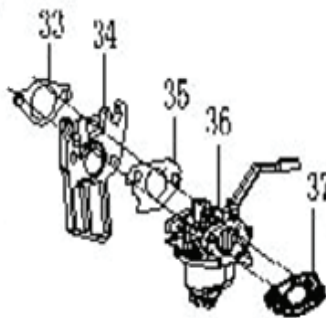

### CRANKCASE

REF #	DESCRIPTION	QTY	PART #
60	OIL SENSOR	1	PA-P85574003
61	OIL ALERT	2	
74	OIL PLUG	1	PA-P85574004
82	OIL SEAL	2	
77	DIP STICK OIL PLUG	1	PA-P85574004

### PISTON/CONNECTING ROD

REF #	DESCRIPTION	QTY	PART #
49	RAND. PISTON PIN	2	PA-P85574007
50	PISTON PIN	1	
51	PISTON PIN	1	
52	CONNECTING ROD ASSEMBLY	1	PA-P85574008

### CAMSHAFT ASSEMBLY

REF #	DESCRIPTION	QTY	PART #
71	BEARING	2	PA-P85574009
72	CAMSHAFT ASSEMBLY	1	
5	ROCKSHAFT RATING NUT	2	PA-P85574011
6	ROCKSHAFT	2	
7	VALVE ROCKER	2	
8	ROCKSHAFT BOLT	2	
9	INTAKE VALVE SPRING SEAT	1	
10	EXHAUST VALVE ROTOR	1	
11	EXHAUST VALVE SPRING SEAT	1	
12	VALVE SPRING	2	
13	OIL DRIP PAN	1	
44	EXHAUST VALVE	1	
45	INTAKE VALVE	1	
46	VALVE PUSH ROD	2	
47	VALVE LIFTER	2	

### CARBURETOR ASSEMBLY

REF #	DESCRIPTION	QTY	PART #
33	INTAKE GASKET	1	PA-P85574013W
34	LINK BLOCK	1	
35	GASKET	1	
36	CARBURETOR ASSEMBLY	1	
37	AIR FILTER GASKET	1	