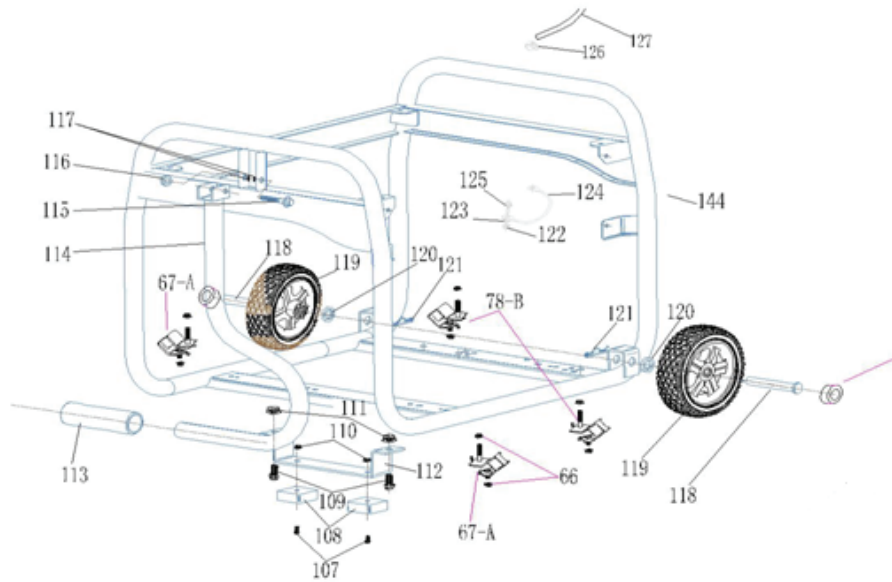

FRAME

REF #	DESCRIPTION	QTY	PART #
66	HEX NUT	10	PA-P85574025
67	VIBRATION BLOCK 1	2	
78	VIBRATION BLOCK 2	2	
107	FLANGE BOLT	6	PA-85574026
108	BRACKET RUBBER MAT	2	
109	FLANGE VOLT	2	
110	HEX NUT	2	
111	HEX NUT	2	
112	BRACKET	1	PA-P85574027
113	HANDLE GRIP	1	
114	HANDLE	1	
116	NYLON NUT	1	PA-P85574031
117	ROCKING BEAM GASKET	2	
118	AXLE	2	
119	WHEEL ASSEMBLY	2	
120	FLAT WASHER	2	
121	LOCK CLAMP, LOCATING PIN	2