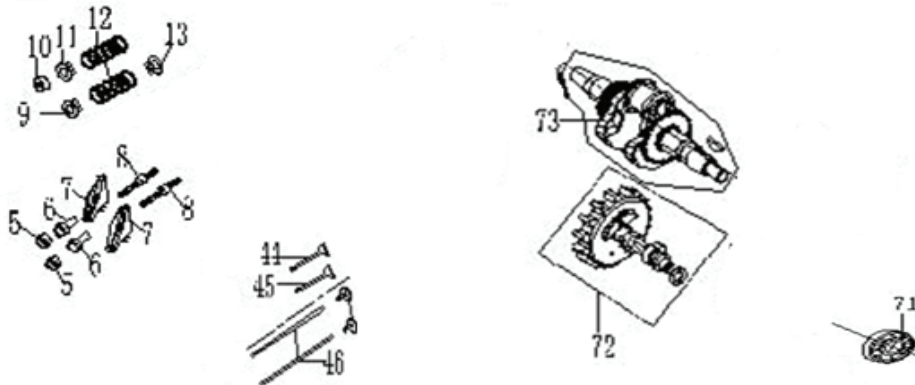

CAMSHAFT ASSEMBLY

REF #	DESCRIPTION	QTY	PART #
71	BEARING	2	PA-P85574009
72	CAMSHAFT ASSEMBLY	1	
5	ROCKSHAFT RATING NUT	2	PA-P85574011
6	ROCKSHAFT	2	
7	VALVE ROCKER	2	
8	ROCKSHAFT BOLT	2	
9	INTAKE VALVE SPRING SEAT	1	
10	EXHAUST VALVE ROTOR	1	
11	EXHAUST VALVE SPRING SEAT	1	
12	VALVE SPRING	2	
13	OIL DRIP PAN	1	
44	EXHAUST VALVE	1	
45	INTAKE VALVE	1	
46	VALVE PUSH ROD	2	
47	VALVE LIFTER	2