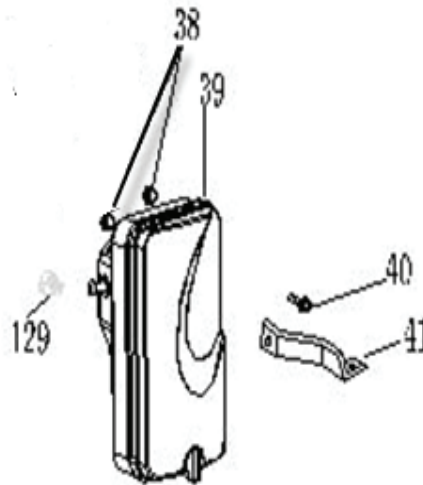

AIR FILTER

REF #	DESCRIPTION	QTY	PART #
38	FLANGE NUT	2	PA-P85573014
39	AIR FILTER ASSEMBLY	1	
40	FLANGE BOLT	1	
41	AIR FILTER BRACKET	1