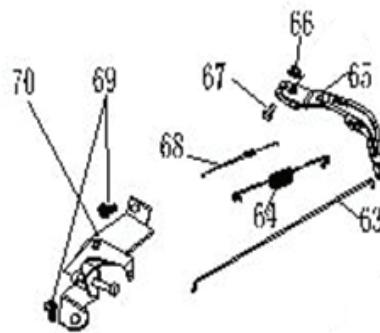

## FUEL TANK

REF #	DESCRIPTION	QTY	PART #
114	CLAMP	2	PA-P85573016
115	FUEL HOSE	1	
124	FUEL VALVE	1	
120	FUEL FILTER SCREEN	1	PA-P85573017
121	FUEL CAP	1	

### CONTROL ASSEMBLY

REF #	DESCRIPTION	QTY	PART #
63	SPEED PULL ROD	1	PA-P85574022
64	FINE SPRING	1	
65	SPEED REGULATING ARM	1	
66	FLANGE NUT	1	
67	GOVERNOR BOLT	1	
68	RESET SPRING	1	
69	FLANGE BOLT	2	
70	SPEED SETTING CONTROL ASSEMBLY	1	