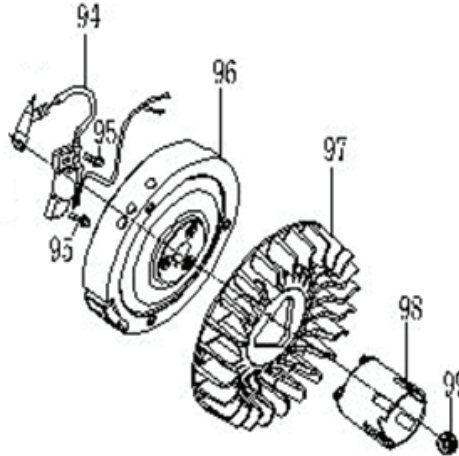

FUEL TANK

REF #	DESCRIPTION	QTY	PART #
94	IGNITION COIL ASSEMBLY	1	PA-P85573019
96	FLYWHEEL	1	PA-P85573020
97	COOLING FAN	1	PA-P85573021