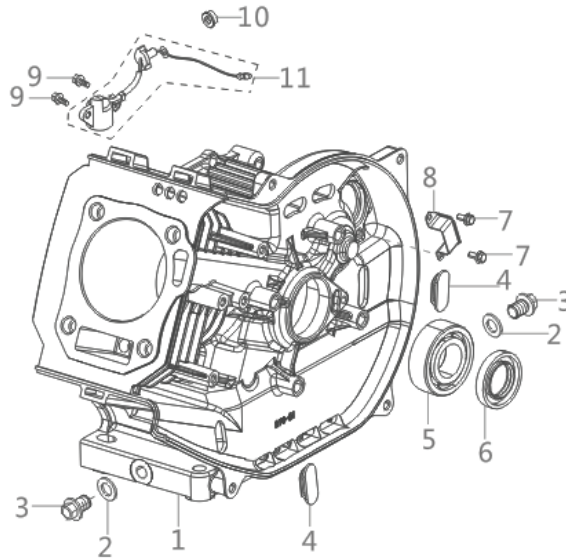

# PARTS BREAKDOWN

### CRANK CASE / GEAR ASSEMBLY

REF #	DESCRIPTION	QTY	PART #
2	DRAIN PLUG WASHER	2	PA-P85571713
3	DRAIN PLUG BOLT	2	
5	BEARING	1	PA-P85571714
6	OIL-SEAL	1	PA-P85571715
11	SENSOR, ENGINE OIL	1	PA-P85571716

### CYLINDER HEAD ASSEMBLY / SPARK PLUG

REF #	DESCRIPTION	QTY	PART #
1	VALVER COVER BOLT	4	PA-P85571719
2	VALVE COVER	1	
3	VALVE COVER GASKET	1	
4	SPARK PLUG	1	PA-P85571720
7	BREATHER TUBE	1	PA-P85571721
8	CYLINDER HEAD	1	PA-P85571722
9	EXHAUST STUD	2	PA-P85571723
10	INTAKE STUD	2	PA-P85571724
11	CYLINDER HEAD GASKET	1	PA-P85571725
3	VALVE COVER GASKET	1	
6	OIL - SEAL	1	
5	HEAT SHIELD COVER	1	

### CRANKSHAFT CONNECTING ROD

REF #	DESCRIPTION	QTY	PART #
1	CRANKSHAFT ASSEMBLY	1	PA-P85571726