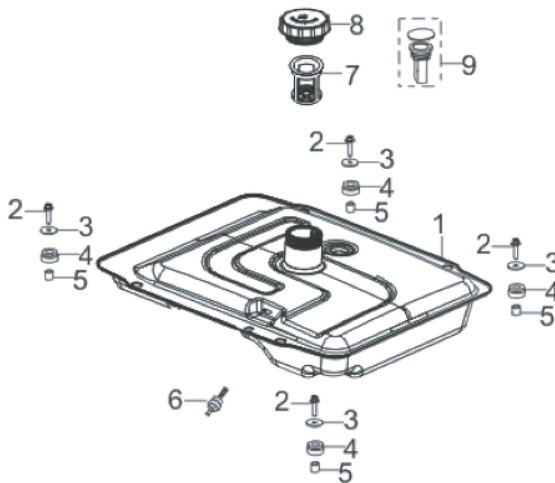

FUEL TANK

REF #	DESCRIPTION	QTY	PART #
1	FUEL TANK	1	PA-P85571738
2	BOLT	4	PA-P85571739
3	FLAT WASHER	4	
4	RUBBER SLEEVE	4	
5	BUSHING	4	PA-P85571740
6	FUEL VALVE	1	
7	FUEL STRAINER	1	PA-P85571710
8	FUEL CAP	1	
9	FUEL GAUGE	1	PA-P85571711