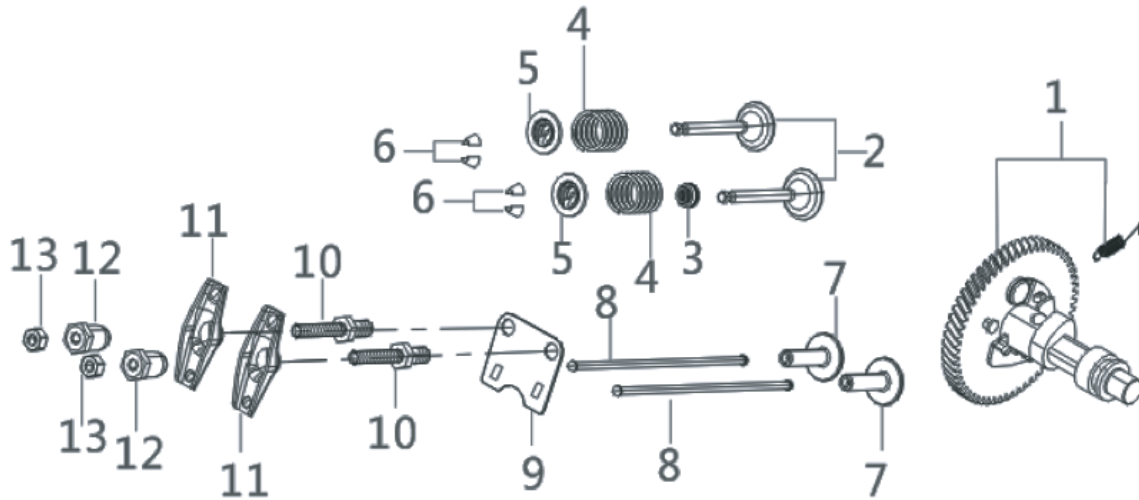

### CRANKSHAFT CONNECTING ROD

REF #	DESCRIPTION	QTY	PART #
1	CRANKSHAFT ASSEMBLY	1	PA-P85571726

### CRANKSHAFT ROD & RING SET

REF #	DESCRIPTION	QTY	PART #
1	PISTON RING SET	1	PA-P85571727
2	CONNECTING ROD	1	PA-P85571728
3	PISTON	1	PA-P85571729
4	PISTON PIN	1	
5	PISTON PIN CLIP	2	
1	PISTON RING SET	1	

# PARTS BREAKDOWN

### CAMSHAFT ROD & RING SET

REF #	DESCRIPTION	QTY	PART #
1	CAMSHAFT ASSEMBLY	1	PA-P85571730
7	TAPPET VALVE	2	
2	VALVE	1	PA-P85571731
3	SEAL GUIDE	1	
4	VALVE SPRING	2	
5	VALVE SPRING SEAT	2	
6	VALVE LOCK CLAMP	4	
9	PLATE SUBASSEMBLY, LIFTER STOPPER	1	
10	VALVE ADJUSTING BOLT	2	
11	ROCKER VALVE	2	PA-P85571732
12	VALVE ADJUSTING NUT	2	
13	VALVE LOCK NUT	2	
8	LIFTER VALVE	2	PA-P85571733
9	PLATE SUBASSEMBLY, LIFTER STOPPER	1	
10	VALVE ADJUSTING BOLT	2	
11	ROCKER VALVE	2	
12	VALVE ADJUSTING NUT	2	
13	VALVE LOCK NUT	2	