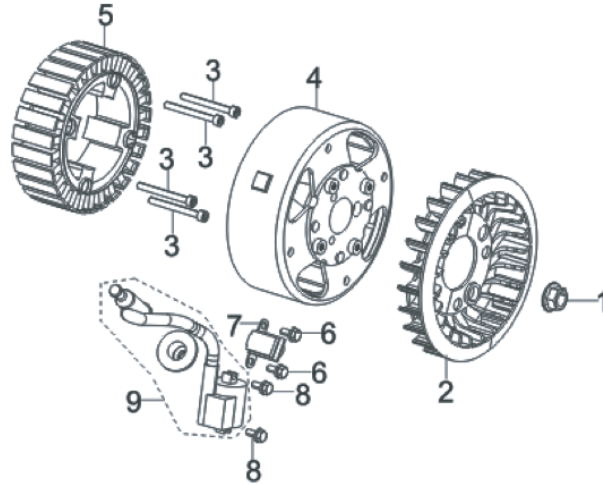

FLYWHEEL/IMPELLER/STARTER PULLEY/IGNITION COIL

REF #	DESCRIPTION	QTY	PART #
2	MOTOR FAN IMPELLER	1	PA-P85571735
4	ALTERNATOR ROTOR ASSEMBLY	1	PA-P85571736
5	ALTERNATOR STATOR ASSEMBLY	1	
7	IGNITION COIL TRIGGER	1	PA-P85571703
9	IGNITION COIL	1