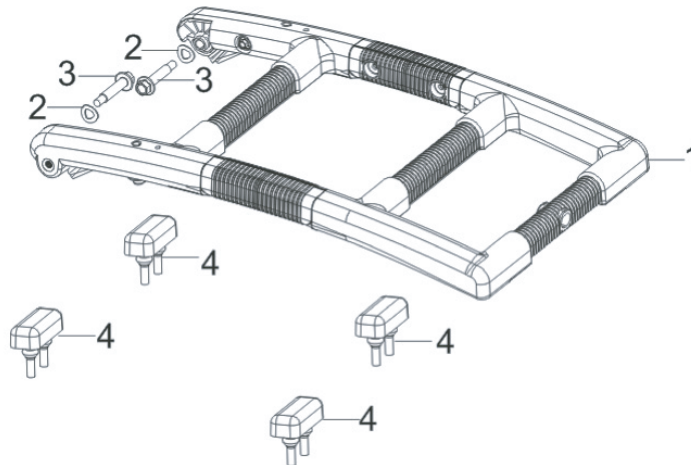

HANDLE

REF #	DESCRIPTION	QTY	PART #
1	HANDLE TUBE ASSEMBLY	1	PA-P85571712
2	SPRING WASHER	2	
3	BOLT	2	
4	RUBBER BLOCK	4