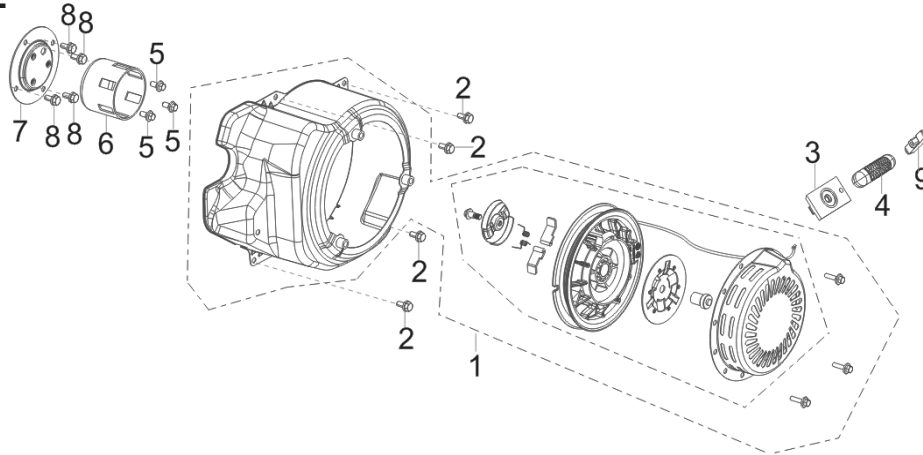

PARTS BREAKDOWN

INVERTER GENERATOR

MODEL: PA-GI3600

STARTER RECOIL

REF #	DESCRIPTION	QTY	PART #
1	STARTER, RECOIL	1	PA-P85571700
3	STARTING ROPE GUIDE	1	
4	CABLE HANDLE OUTER SLEEVE	1	
5	BOLT	3	PA-P85571734
6	STARTER PULLEY	1	
7	STARTER CLIP SEAT	1