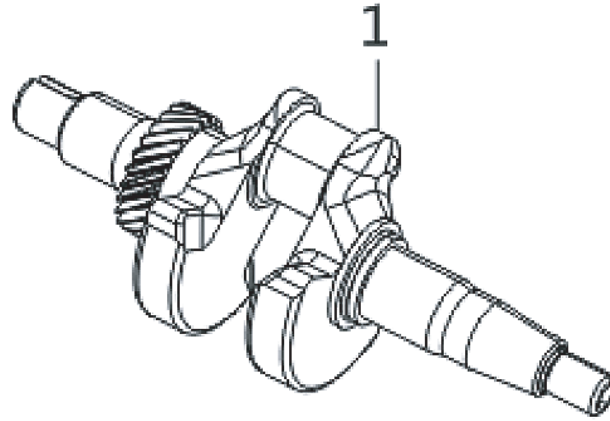

### CYLINDER HEAD ASSEMBLY / SPARK PLUG

REF #	DESCRIPTION	QTY	PART #
1	VALVER COVER BOLT	4	PA-P85571719
2	VALVE COVER	1	
3	VALVE COVER GASKET	1	
4	SPARK PLUG	1	PA-P85571720
7	BREATHER TUBE	1	PA-P85571721
8	CYLINDER HEAD	1	PA-P85571722
9	EXHAUST STUD	2	PA-P85571723
10	INTAKE STUD	2	PA-P85571724
11	CYLINDER HEAD GASKET	1	PA-P85571725
3	VALVE COVER GASKET	1	
6	OIL - SEAL	1	
5	HEAT SHIELD COVER	1	

### CRANKSHAFT CONNECTING ROD

REF #	DESCRIPTION	QTY	PART #
1	CRANKSHAFT ASSEMBLY	1	PA-P85571726