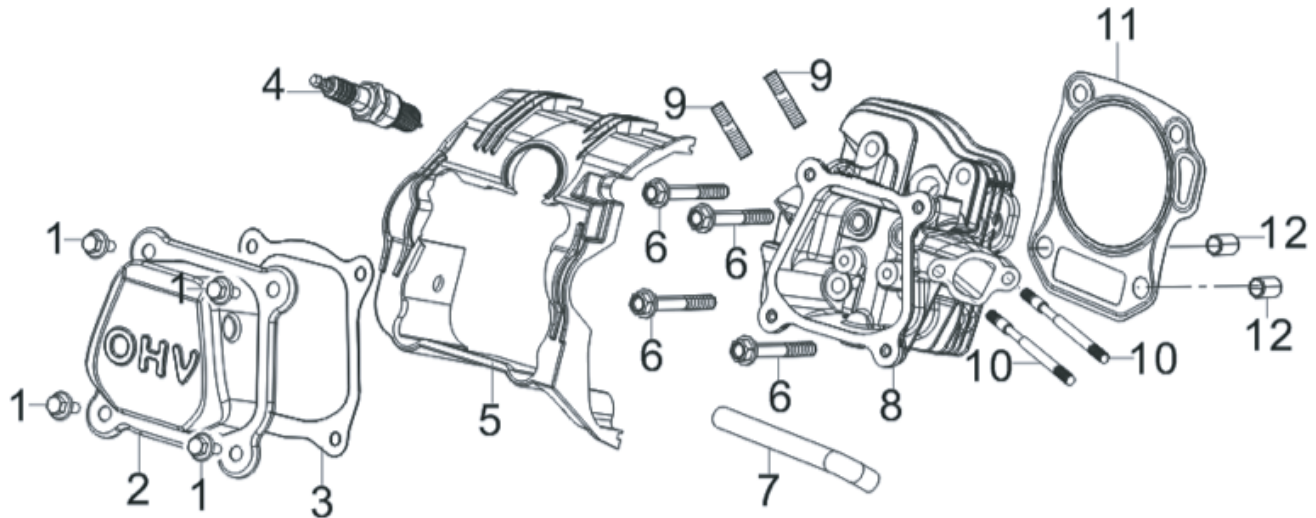

### CRANK CASE / GEAR ASSEMBLY

REF #	DESCRIPTION	QTY	PART #
2	DRAIN PLUG WASHER	2	PA-P85571713
3	DRAIN PLUG BOLT	2	
5	BEARING	1	PA-P85571714
6	OIL-SEAL	1	PA-P85571715
11	SENSOR, ENGINE OIL	1	PA-P85571716

### CYLINDER HEAD ASSEMBLY / SPARK PLUG

REF #	DESCRIPTION	QTY	PART #
1	VALVER COVER BOLT	4	PA-P85571719
2	VALVE COVER	1	
3	VALVE COVER GASKET	1	
4	SPARK PLUG	1	PA-P85571720
7	BREATHER TUBE	1	PA-P85571721
8	CYLINDER HEAD	1	PA-P85571722
9	EXHAUST STUD	2	PA-P85571723
10	INTAKE STUD	2	PA-P85571724
11	CYLINDER HEAD GASKET	1	PA-P85571725
3	VALVE COVER GASKET	1	
6	OIL - SEAL	1	
5	HEAT SHIELD COVER	1	

### CRANKSHAFT CONNECTING ROD

REF #	DESCRIPTION	QTY	PART #
1	CRANKSHAFT ASSEMBLY	1	PA-P85571726

### CAMSHAFT ROD & RING SET

REF #	DESCRIPTION	QTY	PART #
1	CAMSHAFT ASSEMBLY	1	PA-P85571730
7	TAPPET VALVE	2	
2	VALVE	1	PA-P85571731
3	SEAL GUIDE	1	
4	VALVE SPRING	2	
5	VALVE SPRING SEAT	2	
6	VALVE LOCK CLAMP	4	
9	PLATE SUBASSEMBLY, LIFTER STOPPER	1	
10	VALVE ADJUSTING BOLT	2	
11	ROCKER VALVE	2	PA-P85571732
12	VALVE ADJUSTING NUT	2	
13	VALVE LOCK NUT	2	
8	LIFTER VALVE	2	PA-P85571733
9	PLATE SUBASSEMBLY, LIFTER STOPPER	1	
10	VALVE ADJUSTING BOLT	2	
11	ROCKER VALVE	2	
12	VALVE ADJUSTING NUT	2	
13	VALVE LOCK NUT	2	