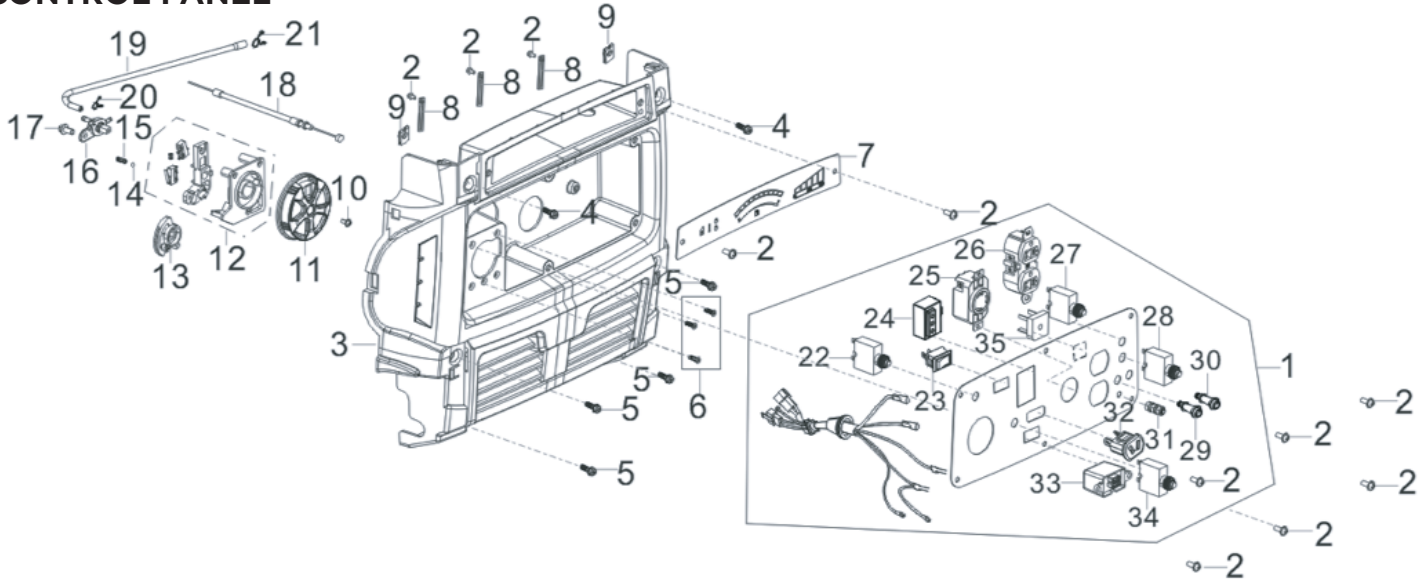

PARTS BREAKDOWN

INVERTER GENERATOR

MODEL: PA-GI3600

CONTROL PANEL

REF #	DESCRIPTION	QTY	PART #
1	CONTROL PANEL ASSEMBLY	1	PA-P85571707
3	PANEL SEAT	1	PA-P85571743
7	METER ASSEMBLY	1	PA-P85571708
11	KNOB	1	PA-P85571709
12	SWITCH SUB ASSEMBLY	1	
13	COVER BOARD	1	
16	FUEL VAVLE ASSEMBLY	1	
18	CHOKE SUBASSEMBLY	1	
19	FUEL TUBE	1	PA-P85571744
20	COLLAR	1	
21	COLLAR	1	
22	BREAKER	1	PA-P85571586
23	AUTO IDLE SWITCH	1	PA-P85571746
24	IGNITOR	1	PA-P85571747
25	120V TWISTLOCK SOCKET	1	PA-P85571748
26	120V DUPLEX SOCKET	1	PA-P85571749
27	BREAKER	1	PA-P85571750
28	BREAKER	1	PA-P85571751
29	RED PARALELL SOCKET	1	PA-P85571589
30	BLACK PARALELL SOCKET	1	PA-P85571590
31	GROUNDING TERMINAL	1	PA-P85571754
32	12V SOCKET	1	PA-P85571652
33	USB SOCKET	1	PA-P85571653
34	BREAKER	1	PA-P85571593
35	BRIDGE RECTIFIER	1	PA-P85571758