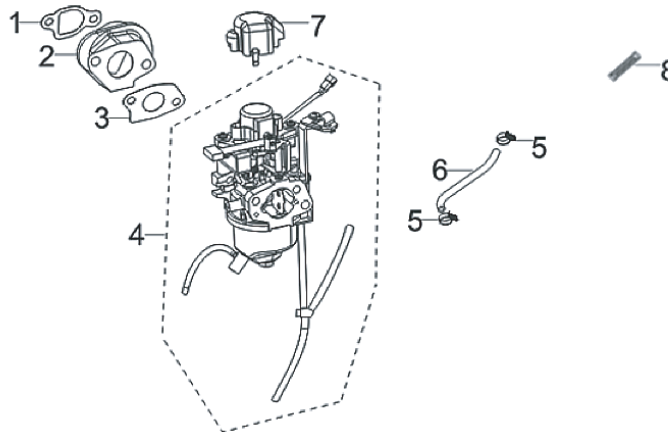

CARBURETOR ASSEMBLY

REF #	DESCRIPTION	QTY	PART #
1	CARBURETOR INSULATOR GASKET	1	PA-P85571701
2	CARBURETOR INSULATOR PLATE	1	
3	CARBURETOR GASKET	1	
4	CARBURETOR ASSEMBLY	1	
5	CLAMP	2	
6	FUEL TUBE	1	
7	CAP	1	
8	FUEL FILTER	1	PA-P85571575
8	FUEL FILTER (ONLY)	1