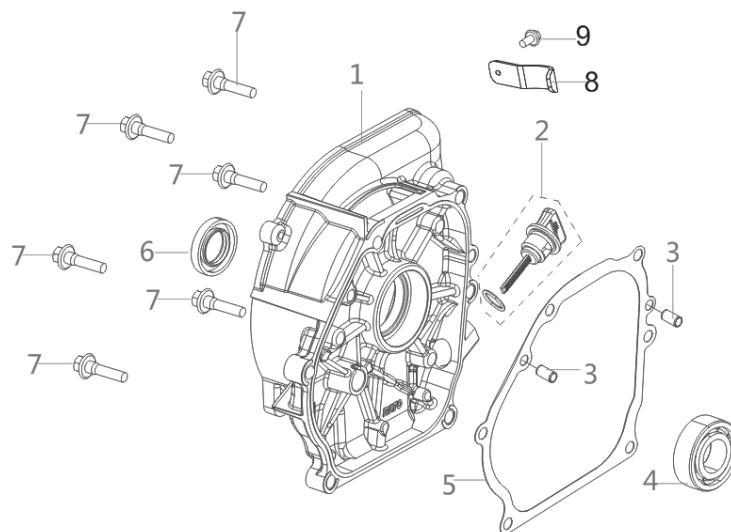

CRANK CASE COVER

REF #	DESCRIPTION	QTY	PART #
2	OIL DIPSTICK	1	PA-P85571717
5	GASKET, CRANKCASE	1	PA-P85571718