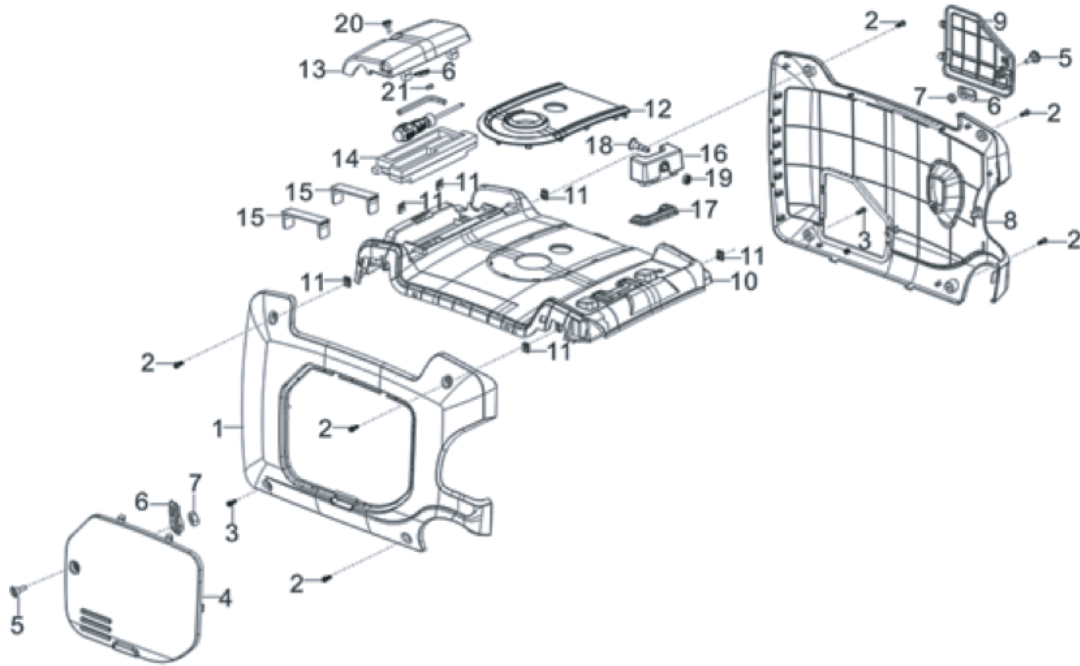

REF #	DESCRIPTION	QTY	PART #
1	LEFT SIDE SHELL	1	PA-P85571615
4	GREY COLORED DOOR, LEFT SIDE	1	PA-P85571614
8	RIGHT SIDE SHELL, RECOIL SIDE	1	PA-P85571617
9	GREY COLORED DOOR, RECOIL SIDE	1	PA-P85571616
12	TOP SPILL GUARD	1	PA-P85571761
20	SPARK PLUG REPAIR KNOB	1	PA-P85571762
21	SPRING CLIP	1	PA-P85571763