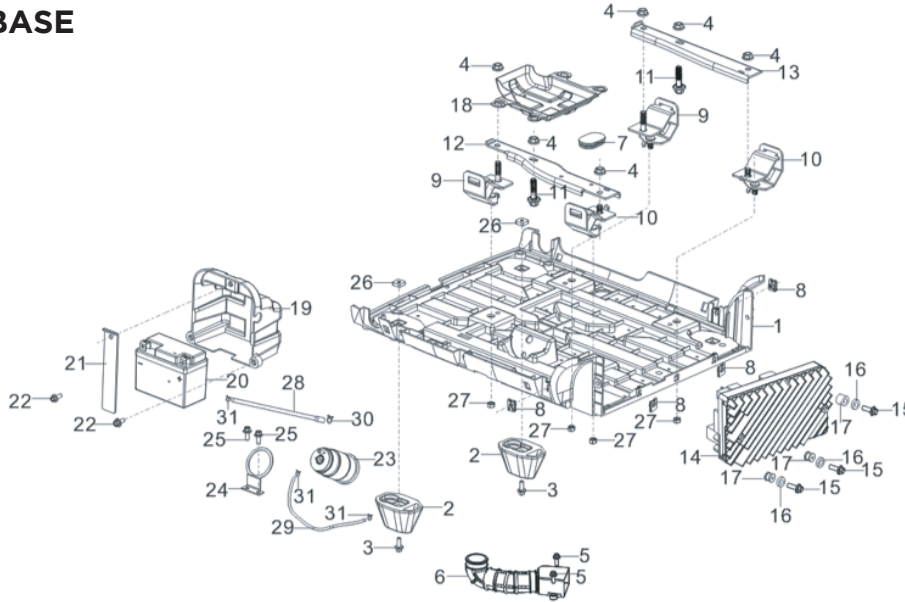

PARTS BREAKDOWN

INVERTER GENERATOR

MODEL: PA-GI3600

INVERTER BASE

REF #	DESCRIPTION	QTY	PART #
1	BASE PLATE	1	PA-P85571764
2	FRAME SEAT	2	PA-P85571765
3	BOLT	2	
9	SHOCK ABSORBER	2	PA-P85571766
10	SHOCK ABSORBER	2	
14	INVERTER ASSEMBLY	1	PA-P85571705
20	BATTERY	1	PA-P85573108
21	BATTERY STRAP	1	PA-P85571767
23	CARBON CANISTER	1	PA-P85571706