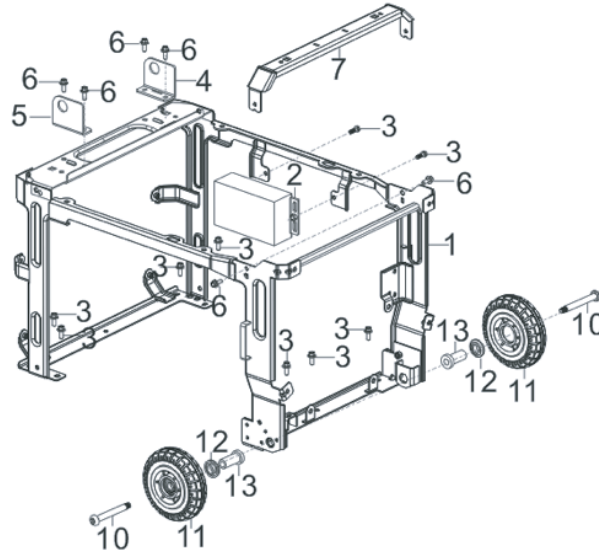

### ENGINE FRAME

REF #	DESCRIPTION	QTY	PART #
1	FRAME ASSEMBLY	1	PA-P85571741
2	STARTER CONTROLLER	1	PA-P85571742
10	WHEEL SHAFT	1	PA-P85571704
11	WHEEL	1	
12	SLEEVE DUST COVER	1	
13	CABLE SLEEVE	1	