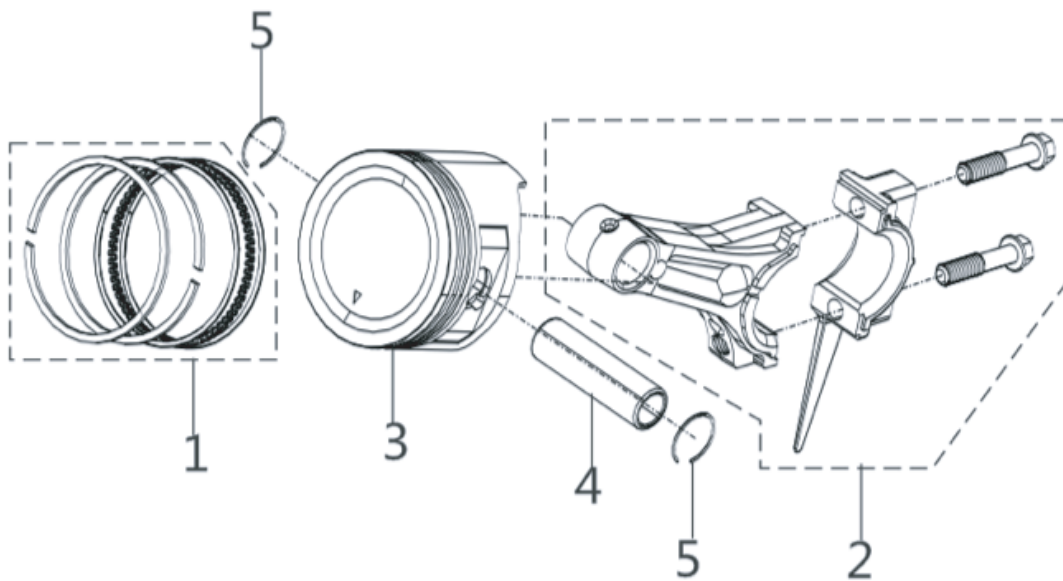

CRANKSHAFT ROD & RING SET

REF #	DESCRIPTION	QTY	PART #
1	PISTON RING SET	1	PA-P85571727
2	CONNECTING ROD	1	PA-P85571728
3	PISTON	1	PA-P85571729
4	PISTON PIN	1	
5	PISTON PIN CLIP	2	
1	PISTON RING SET	1