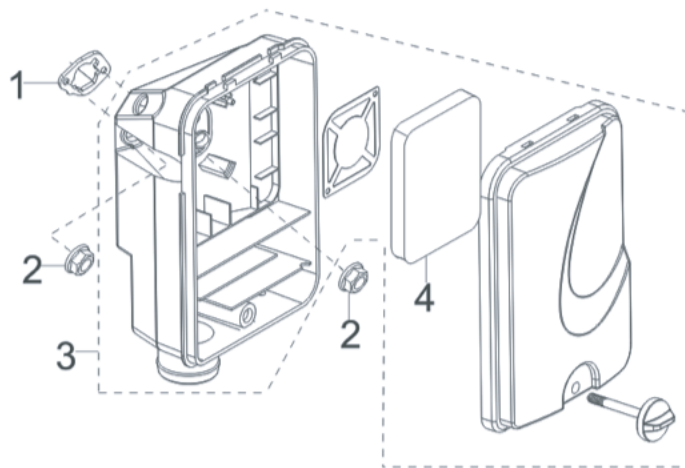

AIR CLEANER

REF #	DESCRIPTION	QTY	PART #
1	AIR CLEANER GASKET	1	PA-P85571702
3	AIR CLEANER ASSEMBLY	1	
4	AIR CLEANER ELEMENT	1