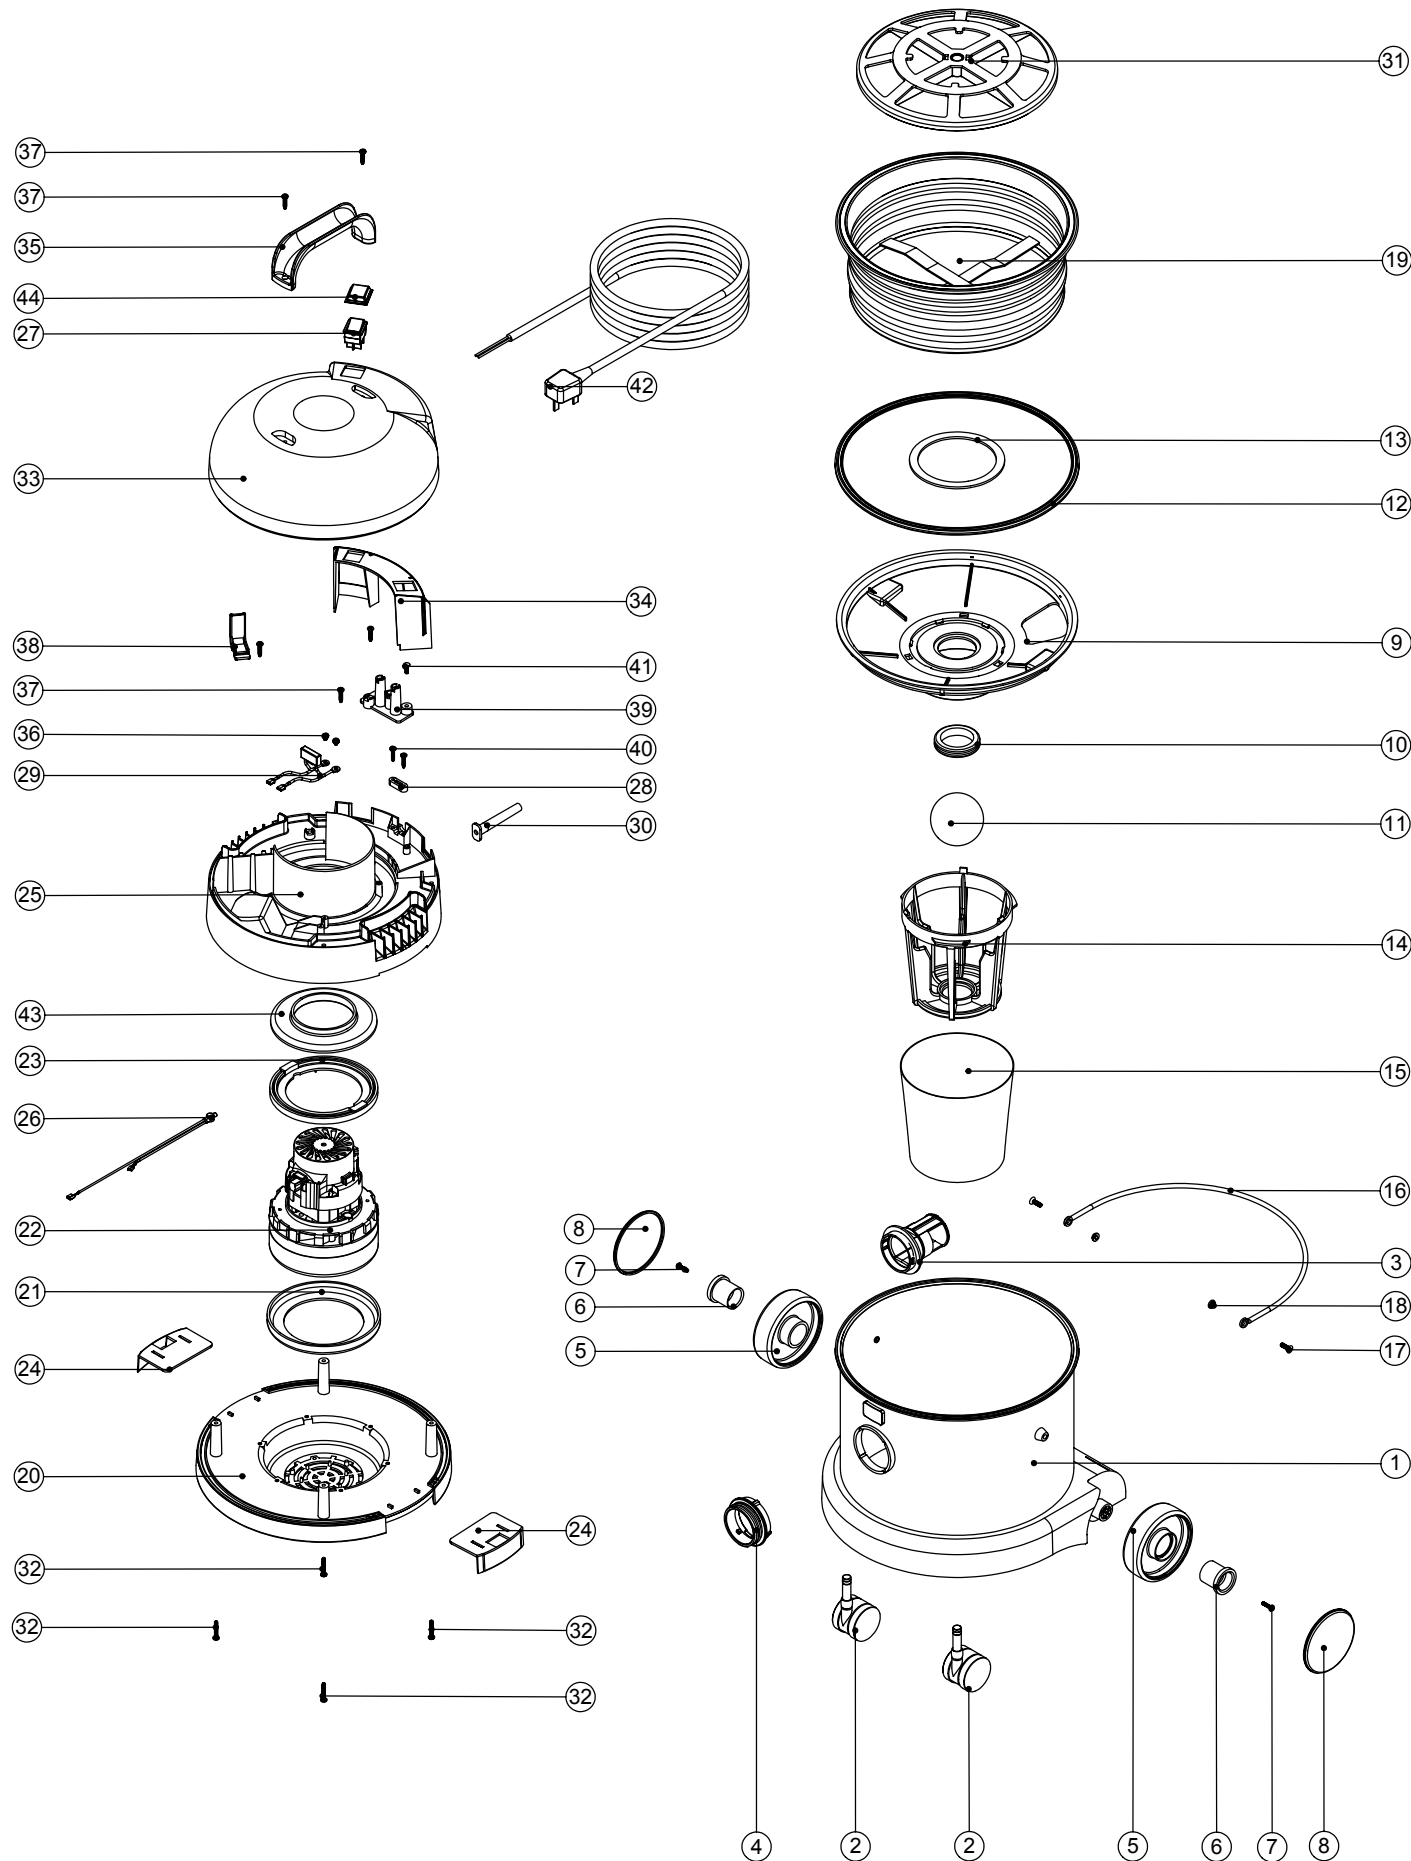

Numatic International Spare Parts

Model No: WV370-2 / WV380-2 EXPLODED DRAWING

234335
DRAWING: EXP-0766 ISS:A01
13/04/2005

Numatic International Spare Parts

Model No: WV370-2 / WV380-2 EXPLODED DRAWING

POS:	ITEM NO:	DESCRIPTION:	COMMENTS:
1	325426	BLUE DRUM ASSEMBLY	WV370-2
	325425	RED DRUM ASSEMBLY	WV370-2
	325427	GREEN DRUM ASSEMBLY	WV370-2
	325428	YELLOW DRUM ASSEMBLY	WV370-2
	225981	BLUE DRUM ASSEMBLY	WV380-2
	225980	RED DRUM ASSEMBLY	WV380-2
	225982	GREEN DRUM ASSEMBLY	WV380-2
	225983	YELLOW DRUM ASSEMBLY	WV380-2
	225210	GREY DRUM ASSEMBLY	WV380-2
	250028	FUN FACE	
2	204111	50MM TWIN WHEEL CASTOR WITH PU TYRE	WV370-2
	204059	2 INCH CASTOR	WV380-2
3	206493	WET DRY CONNECTOR	WV370-2
	225085	BAG CONNECTOR	WV380-2
4	227397	BLUE THREADED NECK	
	227396	RED THREADED NECK	
	227398	GREEN THREADED NECK	
	227399	YELLOW THREADED NECK	
5	227640	2 SHOT WHEEL ASSEMBLY	
6	227868	WHEEL HUB FOR 2 SHOT WHEEL	
7	219105	No8 X 5/8 INCH LONG POZI PAN PLASTITE SCREW	
8	227638	BLACK TRIM	
9	225087	FLOAT CAGE SUPPORT	
10	220235	FLOAT GROMMET	
11	206026	POLYPROP BALL	
12	207011	FLOAT CAGE GASKET	
13	225083	FLOAT ASSEMBLY GASKET	
14	225086	FLOAT CAGE	
15	207055	GAUZE FILTER	
16	403039	BUCKET HANDLE	
17	219282	M5 X 16MM LONG POZI PAN COUNTERSUNK SCREW	
18	208026	BUCKET HANDLE SPACER	
19	207098	WHITE FILTER (SMS) + U GASKET	
20	227921	BOTTOM MOTOR HOUSING	
21	202031	BOTTOM MOTOR GASKET	
22	205411	240V 2 STAGE D.I BYPASS ACUSTEK MOTOR (BL21104)(MARKED 230V)	
	205409	120V 2 STAGE D.I BYPASS ACUSTEK MOTOR (BL21101)	
23	227925	TOP MOTOR GASKET	
24	227115	TOGGLE	
25	227923	TOP MOTOR HOUSING	
26	230078	240/220V THERMAL OVERLOAD	
27	220843	BLUE ROCKER SWITCH	
28	227008	BLACK CABLE CLAMP	
29	220698	SUPPRESSOR ASSEMBLY	
30	220923	STRESS RELIEF	
31	209050	SINGLE FILTER GRID	
32	219369	No8 X 1 INCH LONG POZI PAN STAINLESS STEEL PLASTITE SCREW	
33	227919	SWITCH COVER TOP	
34	227927	SWITCH MOUNTING BRACKET	
35	206451	HANDLE	
36	219090	M4 X 8MM LONG POZI PAN SEMS SCREW	
37	219041	No8 X 3/4 INCH LONG POZI PAN SCREW	
38	227019	CABLE HOOK	
39	220564	TERMINAL BLOCK MOULDING (2 INSERTS)	
40	219107	No6 X 5/8 INCH LONG POZI PAN PLASTITE SCREW	
	236034	10.0M X 1.00MM X 2 CORE CABLE (EURO PLUG)	
	236036	10.0M X 1.00MM X 2 CORE CABLE (RSA PLUG)	
	236049	10MT X 2 CORE X 1.5MM CABLE PLUS 16AMP INDUSTRIAL PLUG	
	236047	10.0M X .75MM X 2 CORE CABLE + SWISS PLUG	
41	219101	No8 X 1/2 INCH LONG POZI PAN PLASTITE SCREW	
42	236033	10.0M X 1.00MM X 2 CORE CABLE (UK PLUG)	
43	227926	AIR SEPERATOR	
44	206573	SWITCH COVER (PLUG HANDLE)	