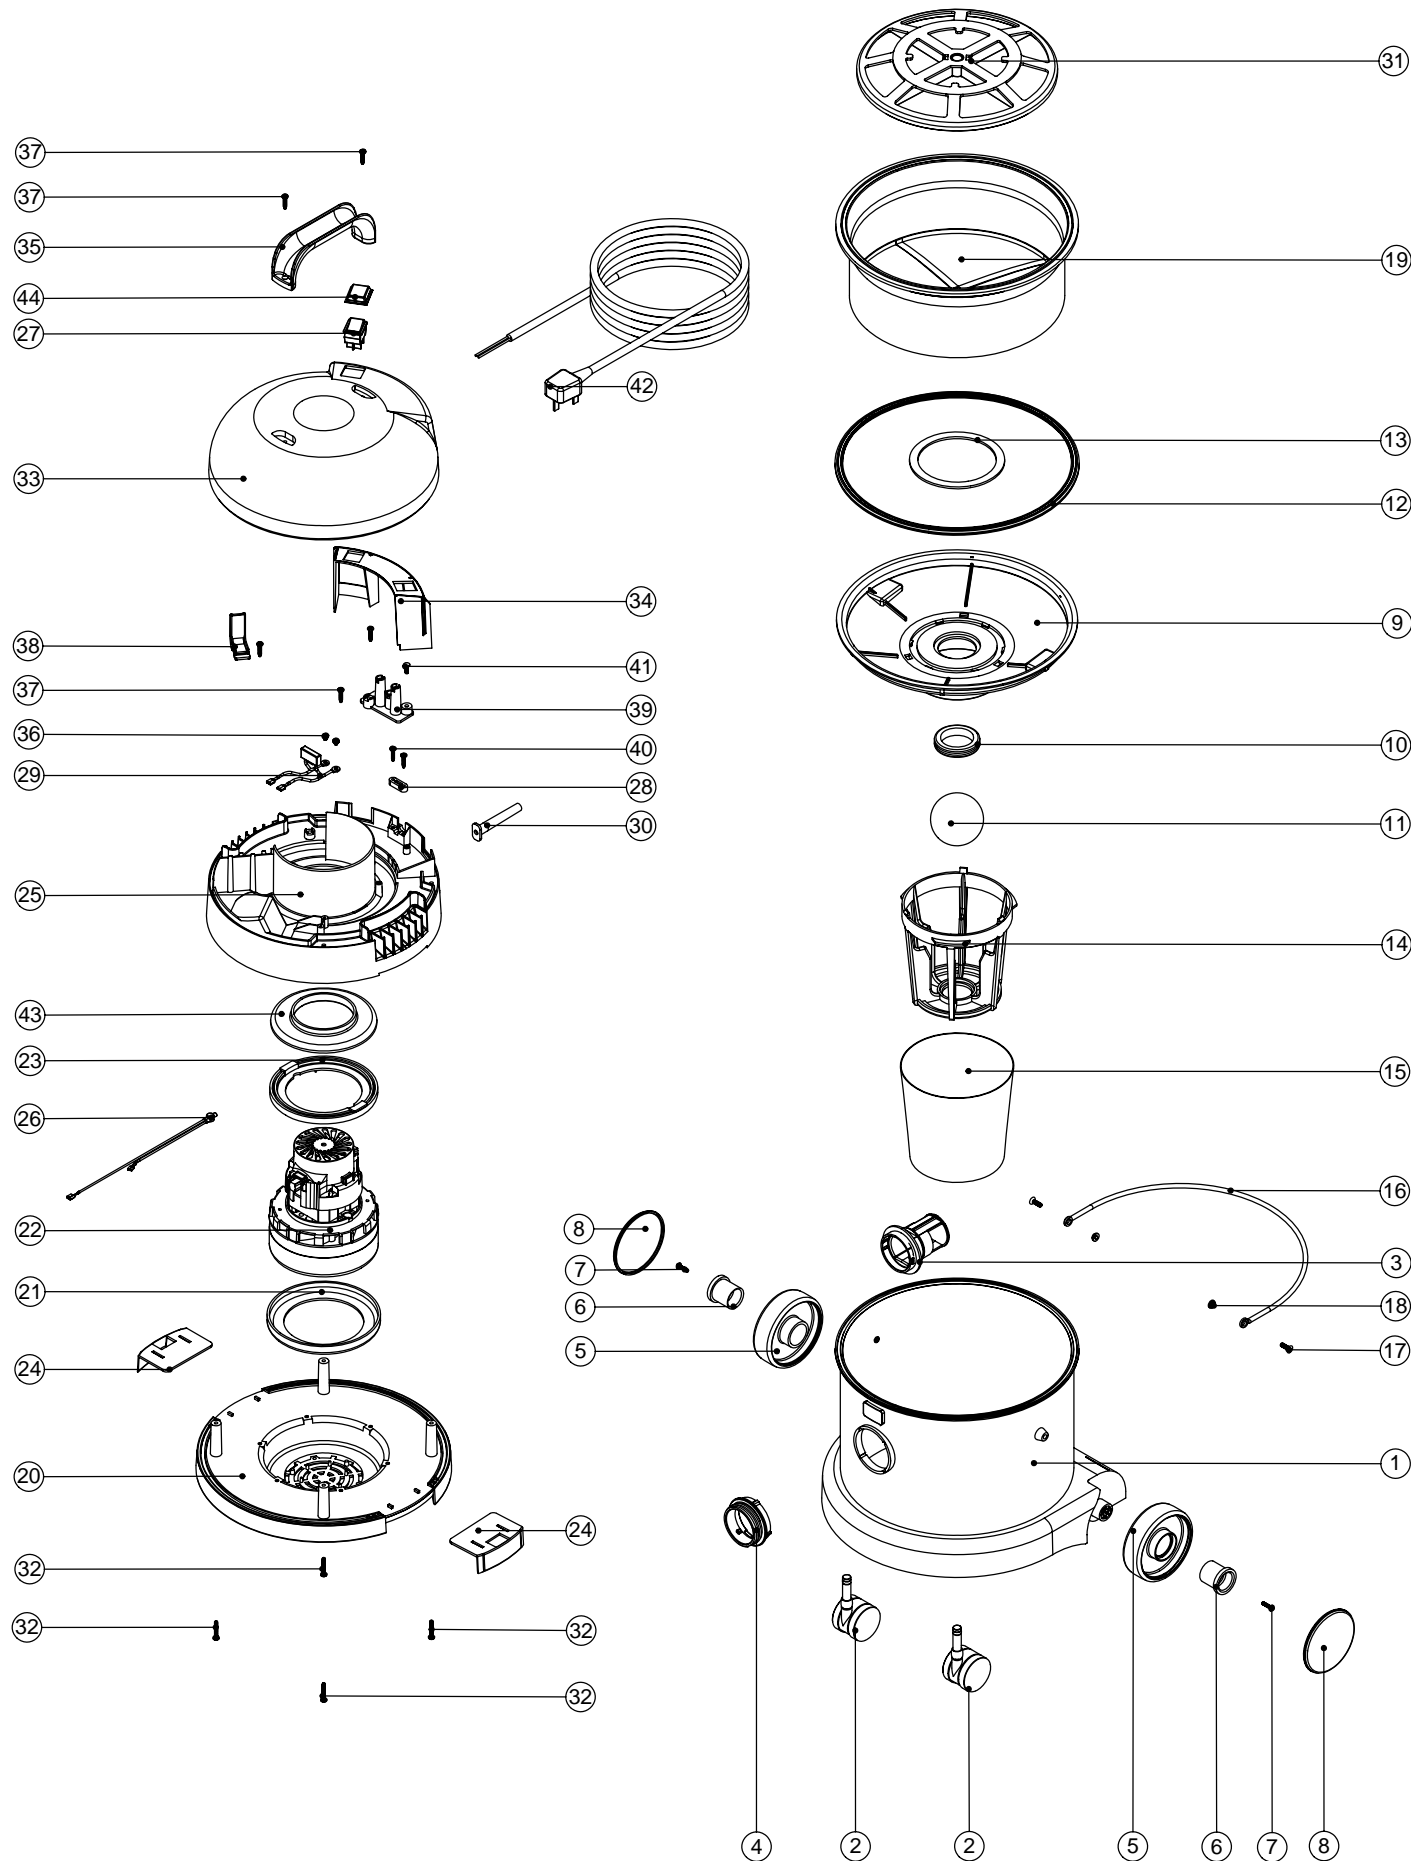

Numatic International Spare Parts

Model No: WV370-2 / WV380-2 EXPLODED DRAWING

234335
DRAWING: EXP-0766 ISS:A03
11/01/2006

Numatic International Spare Parts

Model No: WV370-2 / WV380-2 EXPLODED DRAWING

POS:	ITEM NO:	DESCRIPTION:	COMMENTS:
1	325426	BLUE DRUM ASSEMBLY	WV370-2
	325425	RED DRUM ASSEMBLY	WV370-2
	325427	GREEN DRUM ASSEMBLY	WV370-2
	325428	YELLOW DRUM ASSEMBLY	WV370-2
	225981	BLUE DRUM ASSEMBLY	WV380-2
	225980	RED DRUM ASSEMBLY	WV380-2
	225982	GREEN DRUM ASSEMBLY	WV380-2
	225983	YELLOW DRUM ASSEMBLY	WV380-2
	225210	GREY DRUM ASSEMBLY	WV380-2
	250028	FUN FACE	
2	204111	50MM TWIN WHEEL CASTOR WITH PU TYRE	WV370-2
	204059	2 INCH CASTOR	WV380-2
3	206493	WET DRY CONNECTOR	WV370-2
	225085	BAG CONNECTOR	WV380-2
4	227397	BLUE THREADED NECK	
	227396	RED THREADED NECK	
	227398	GREEN THREADED NECK	
	227399	YELLOW THREADED NECK	
5	227640	2 SHOT WHEEL ASSEMBLY	
6	227868	WHEEL HUB FOR 2 SHOT WHEEL	
7	219105	No8 X 5/8 INCH LONG POZI PAN PLASTITE SCREW	
8	227638	BLACK TRIM	
9	229635	FLOAT CAGE SUPPORT	
10	220235	FLOAT GROMMET	
11	206026	POLYPROP BALL	
12	207011	FLOAT CAGE GASKET	
13	225083	FLOAT ASSEMBLY GASKET	
14	225086	FLOAT CAGE	
15	207055	GAUZE FILTER	
16	403039	BUCKET HANDLE	
17	219282	M5 X 16MM LONG POZI PAN COUNTERSUNK SCREW	
18	208026	BUCKET HANDLE SPACER	
19	207109	12 INCH FILTER (DOUBLE BOTTOM) 160GRM SMS	
20	227921	BOTTOM MOTOR HOUSING	
21	202031	BOTTOM MOTOR GASKET	
22	205411	240V 2 STAGE D.I BYPASS ACUSTEK MOTOR (BL21104)(MARKED 230V)	
	205409	120V 2 STAGE D.I BYPASS ACUSTEK MOTOR (BL21101)	
23	227925	TOP MOTOR GASKET	
24	227115	TOGGLE	
25	227923	TOP MOTOR HOUSING	
26	230078	240/220V THERMAL OVERLOAD	
27	220843	BLUE ROCKER SWITCH	
28	227008	BLACK CABLE CLAMP	
29	220698	SUPPRESSOR ASSEMBLY	
30	220923	STRESS RELIEF	
31	209050	SINGLE FILTER GRID	
32	219369	No8 X 1 INCH LONG POZI PAN STAINLESS STEEL PLASTITE SCREW	
33	227919	SWITCH COVER TOP	
34	227927	SWITCH MOUNTING BRACKET	
35	206451	HANDLE	
36	219090	M4 X 8MM LONG POZI PAN SEMS SCREW	
37	219041	No8 X 3/4 INCH LONG POZI PAN SCREW	
38	227019	CABLE HOOK	
39	220564	TERMINAL BLOCK MOULDING (2 INSERTS)	
40	219107	No6 X 5/8 INCH LONG POZI PAN PLASTITE SCREW	
41	219101	No8 X 1/2 INCH LONG POZI PAN PLASTITE SCREW	
42	236033	10.0M X 1.00MM X 2 CORE CABLE (UK PLUG)	
	236034	10.0M X 1.00MM X 2 CORE CABLE (EURO PLUG)	
	236036	10.0M X 1.00MM X 2 CORE CABLE (RSA PLUG)	
	236049	10MT X 2 CORE X 1.5MM CABLE PLUS 16AMP INDUSTRIAL PLUG	
	236047	10.0M X .75MM X 2 CORE CABLE + SWISS PLUG	
43	227926	AIR SEPERATOR	
44	206573	SWITCH COVER (PLUG HANDLE)	